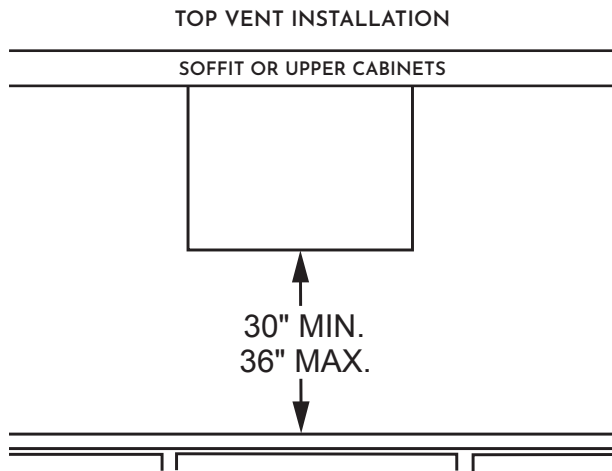

This hood is designed to be installed onto a wall. Install this hood 30" minimum to 36" maximum above the cooking surface.

NOTE: Clearances may vary due to type of cooking product and local codes. Check with local inspectors to be sure standard is applicable.

In this installation, the ductwork running from the top of the hood will be concealed in the soffit or upper cabinetry.