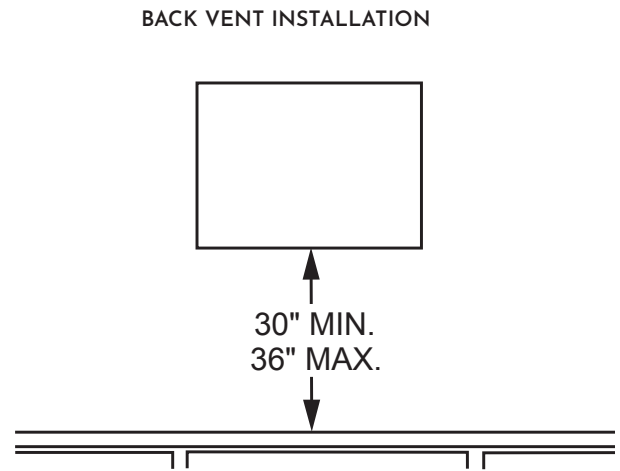

PROFESSIONAL OVERSIZED HOOD

Titanium Body

ZVC53DWTT

53" TITANIUM HOOD – ZVC53DWTT

Overall Width (inches)	53"
Overall Height (inches)	38"
Overall Depth (inches)	25 3/4"
Overall Weight (pounds)	73 lbs.
Full Warranty	2 Year
Monogram 42" Custom Hood Insert required for installation.	UVC9420SLSS

CONTACT [FIRSTBUILD.COM/INVENTIONS/MONOGRAM-HOOD-DUCT-COVER/](https://www.firstbuild.com/inventions/monogram-hood-duct-cover/)
TO PURCHASE A HOOD DUCT COVER TO PAIR WITH YOUR MONOGRAM HOOD.

This hood is designed to be installed onto a wall. Install this hood 30" minimum to 36" maximum above the cooking surface.

In this installation, the ductwork running from the back of the hood goes directly into the wall.