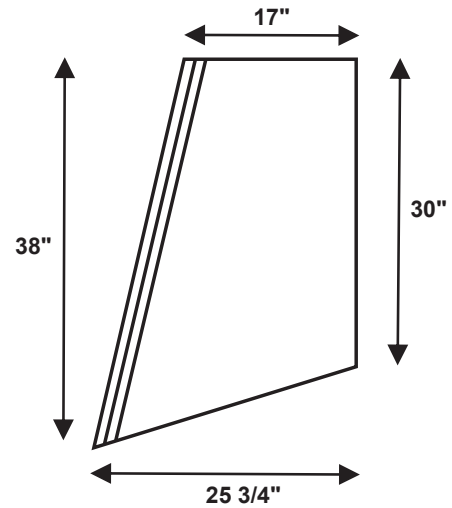

PROFESSIONAL OVERSIZED HOOD

Titanium Body

ZVC53DWTT

53" TITANIUM HOOD – ZVC53DWTT

Overall Width (inches)	53"
Overall Height (inches)	38"
Overall Depth (inches)	25 3/4"
Overall Weight (pounds)	73 lbs.
Full Warranty	2 Year
Monogram 42" Custom Hood Insert required for installation.	UVC9420SLSS