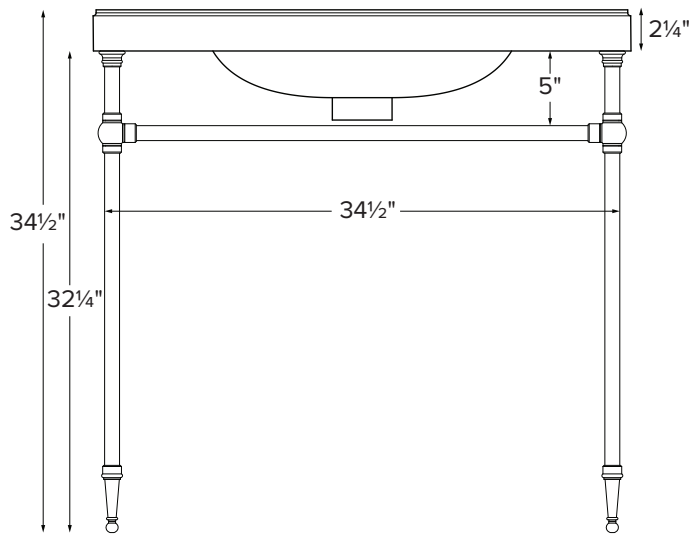

36" Traditional Vanity

Model # CP841-36

36" x 22" x 34.5"

Due to the nature of this product, it is not offered in custom sizes. Measurements are $\pm 1/2"$ and are subject to change without notice. Data herein supersedes all previous prior to publication date indicated below.

CONSTRUCTION AND STANDARD FEATURES

- 36" Traditional Top includes the Alissa bowl (5" depth).
- Single-bowl design; 1.5" drain opening.
- The top is one-piece construction using SculptureStone® material, which is solid through and through.
- This material is non-porous, stain, mold and mildew-resistant, making cleaning and maintenance easy.
- Same material and color all the way through, with minor variations due to use of natural minerals.
- Palmer legs systems are fabricated from solid brass tubing and components.
- All leg fittings are precision machined, not cast, from solid rod.
- Metal finishes are architectural grade, polished and plated to perfection.
- Five-Year Limited Residential Warranty for MTI tops and Palmer console leg system.

Size and Style	Details	Top Finish	Part #	List Price
36" Traditional without shelf	<u>Top:</u> Alissa bowl with Cove Edge Treatment <u>Legs:</u> Palmer Tapered Foot 1.0 Legs standard in chrome finish	Matte White	CP841-36MT	\$5,015
		Gloss White	CP841-36GL	\$5,575
36" Traditional with shelf	<u>Top:</u> Alissa bowl with Cove Edge Treatment <u>Legs:</u> Palmer Tapered Foot 1.0 Legs standard in chrome finish <u>Shelf:</u> Made of SculptureStone, measures 32" x 17½"	Matte White	CPS841-36MT	\$6,140
		Gloss White	CPS841-36GL	\$7,045