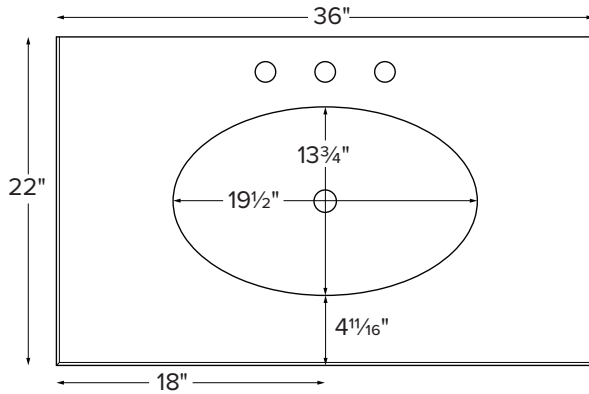

36" Traditional Vanity

Model # CP841-36

36" x 22" x 34.5"

Due to the nature of this product, it is not offered in custom sizes. Measurements are $\pm 1/2"$ and are subject to change without notice. Data herein supersedes all previous prior to publication date indicated below.

CONSTRUCTION AND STANDARD FEATURES

- 36" Traditional Top includes the Alissa bowl (5" depth).
- Single-bowl design; 1.5" drain opening.
- The top is one-piece construction using SculptureStone® material, which is solid through and through.
- This material is non-porous, stain, mold and mildew-resistant, making cleaning and maintenance easy.
- Same material and color all the way through, with minor variations due to use of natural minerals.
- Palmer legs systems are fabricated from solid brass tubing and components.
- All leg fittings are precision machined, not cast, from solid rod.
- Metal finishes are architectural grade, polished and plated to perfection.
- Five-Year Limited Residential Warranty for MTI tops and Palmer console leg system.

Size and Style	Details	Top Finish	Part #	List Price
36" Traditional without shelf	<u>Top:</u> Alissa bowl with Cove Edge Treatment <u>Legs:</u> Palmer Tapered Foot 1.0 Legs standard in chrome finish	Matte White	CP841-36MT	\$5,015
		Gloss White	CP841-36GL	\$5,575
36" Traditional with shelf	<u>Top:</u> Alissa bowl with Cove Edge Treatment <u>Legs:</u> Palmer Tapered Foot 1.0 Legs standard in chrome finish <u>Shelf:</u> Made of SculptureStone, measures 32" x 17½"	Matte White	CPS841-36MT	\$6,140
		Gloss White	CPS841-36GL	\$7,045