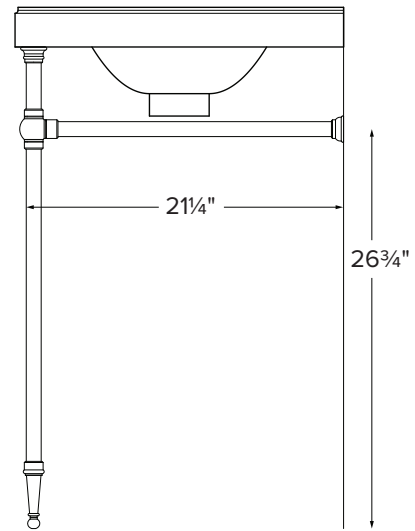

36" Traditional Vanity

Model # CP841-36

36" x 22" x 34.5"

Due to the nature of this product, it is not offered in custom sizes. Measurements are $\pm 1/2"$ and are subject to change without notice. Data herein supersedes all previous prior to publication date indicated below.

CONSTRUCTION AND STANDARD FEATURES

- 36" Traditional Top includes the Alissa bowl (5" depth).
- Single-bowl design; 1.5" drain opening.
- The top is one-piece construction using SculptureStone® material, which is solid through and through.
- This material is non-porous, stain, mold and mildew-resistant, making cleaning and maintenance easy.
- Same material and color all the way through, with minor variations due to use of natural minerals.
- Palmer legs systems are fabricated from solid brass tubing and components.
- All leg fittings are precision machined, not cast, from solid rod.
- Metal finishes are architectural grade, polished and plated to perfection.
- Five-Year Limited Residential Warranty for MTI tops and Palmer console leg system.

Size and Style	Details	Top Finish	Part #	List Price
36" Traditional without shelf	<u>Top:</u> Alissa bowl with Cove Edge Treatment <u>Legs:</u> Palmer Tapered Foot 1.0 Legs standard in chrome finish	Matte White	CP841-36MT	\$5,015
		Gloss White	CP841-36GL	\$5,575
36" Traditional with shelf	<u>Top:</u> Alissa bowl with Cove Edge Treatment <u>Legs:</u> Palmer Tapered Foot 1.0 Legs standard in chrome finish <u>Shelf:</u> Made of SculptureStone, measures 32" x 17½"	Matte White	CPS841-36MT	\$6,140
		Gloss White	CPS841-36GL	\$7,045