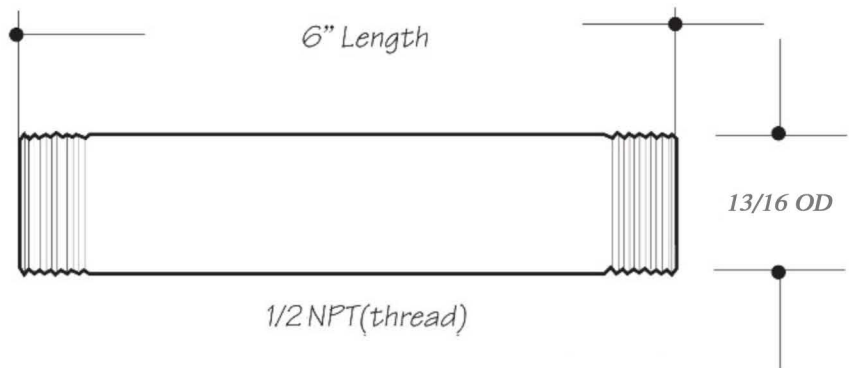

DIMENSIONS

This model offers you the following features & benefits:

- Plated Brass Nipple
- 1/2" IPS Pipe Nipple both ends threaded
- Available in 21 finishes
 - CPB - Polished Chrome
 - SC - Satin Chrome
 - PN - Polished Nickel
 - BRN - Brushed Nickel
 - PEW - Pewter
 - PRN - Pearl Nickel
 - AB - Antique Brass
 - SB - Satin Brass
 - PVD - Polished Brass
 - WB - Weathered Brass
 - WCP - Weathered Copper
 - ACP - Antique Copper
 - PCP - Polished Copper
 - ORB - Oil Rubbed Bronze
 - VB - Venetian Bronze*
 - PVDBB - Brushed Bronze
 - TB - Tuscan Brass
 - MB - Matte Black
 - FG - French Gold
 - GPB - Polished Gold
 - SG - Satin Gold