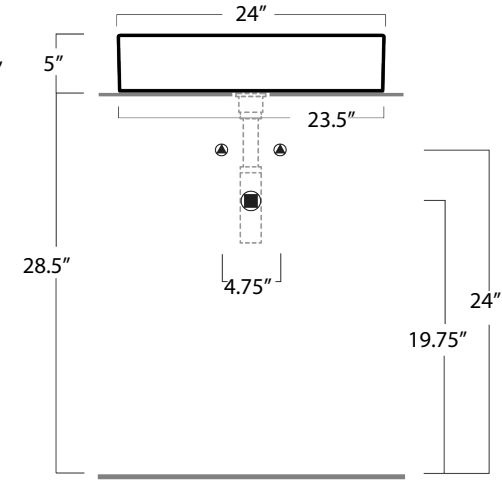

Regatta Collection

RECTANGULAR COUNTER TOP BASIN Model: RC6044MW "Garda"

Overall Dimensions	Interior Bowl	Exterior Base	Interior Depth	Drain Dimensions
24" x 15" x 5"	24" x 15"	23.5" x 15.75"	4"	1.75"

Features:

- Made in Italy
- Genuine Fireclay
- Nominal Dimensions Only - Actual may vary by 1/4"
- Topmount vessel installation, template not included
- Do Not Clean With Abrasive Cleansers Or Pads
- Limited Warranty for Manufacturer's Defects