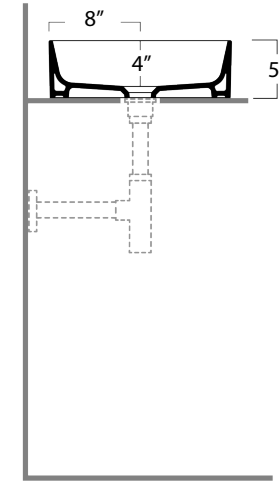

Regatta Collection

RECTANGULAR COUNTER TOP BASIN Model: RC6044MW "Garda"

Overall Dimensions	Interior Bowl	Exterior Base	Interior Depth	Drain Dimensions
24" x 15" x 5"	24" x 15"	23.5" x 15.75"	4"	1.75"

Features:

- Made in Italy
- Genuine Fireclay
- Nominal Dimensions Only - Actual may vary by 1/4"
- Topmount vessel installation, template not included
- Do Not Clean With Abrasive Cleansers Or Pads
- Limited Warranty for Manufacturer's Defects