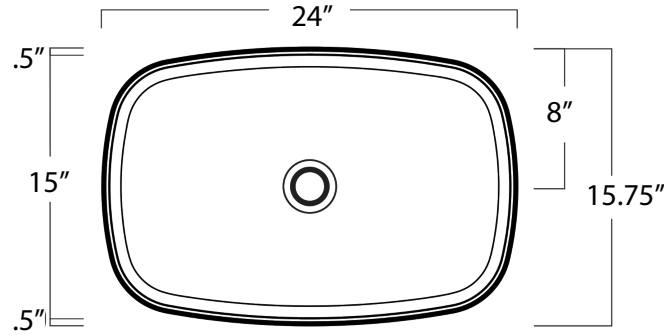

Regatta Collection

RECTANGULAR COUNTER TOP BASIN Model: RC6044MW "Garda"

Overall Dimensions	Interior Bowl	Exterior Base	Interior Depth	Drain Dimensions
24" x 15" x 5"	24" x 15"	23.5" x 15.75"	4"	1.75"

Features:

- Made in Italy
- Genuine Fireclay
- Nominal Dimensions Only - Actual may vary by 1/4"
- Topmount vessel installation, template not included
- Do Not Clean With Abrasive Cleansers Or Pads
- Limited Warranty for Manufacturer's Defects