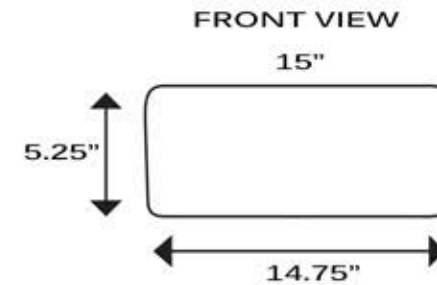

## Vitreous China Bath Vessel Sink

MODEL:  
**NSV107A**

Overall Dimensions	Large Bowl	Interior Depth	Exterior Depth	Drain Dimensions
15" x 15"	13.625" x 13.625"	4.75"	5.25"	1.75"
14.75" x 14.75"	11.25" x 11.25"			

### FEATURES

- Premium Vitreous China
- Nominal Dimensions - Actual may vary by 1/4"
- Template Not Inculded
- Easy Clean
- White Porcelain Enamel Finish
- No Overflow
- Limited Lifetime Warranty

PROJECT/ NAME: