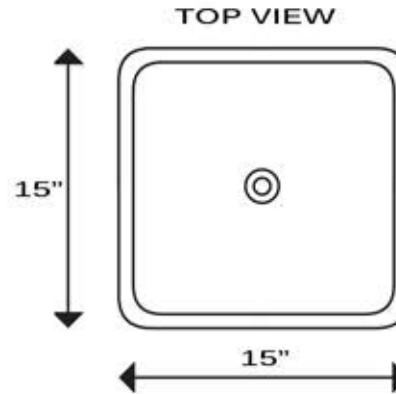

## Vitreous China Bath Vessel Sink

MODEL:  
**NSV107A**

Overall Dimensions	Large Bowl	Interior Depth	Exterior Depth	Drain Dimensions
15" x 15"	13.625" x 13.625"	4.75"	5.25"	1.75"
14.75" x 14.75"	11.25" x 11.25"			

### FEATURES

- Premium Vitreous China
- Nominal Dimensions - Actual may vary by 1/4"
- Template Not Inculded
- Easy Clean
- White Porcelain Enamel Finish
- No Overflow
- Limited Lifetime Warranty

PROJECT/ NAME: