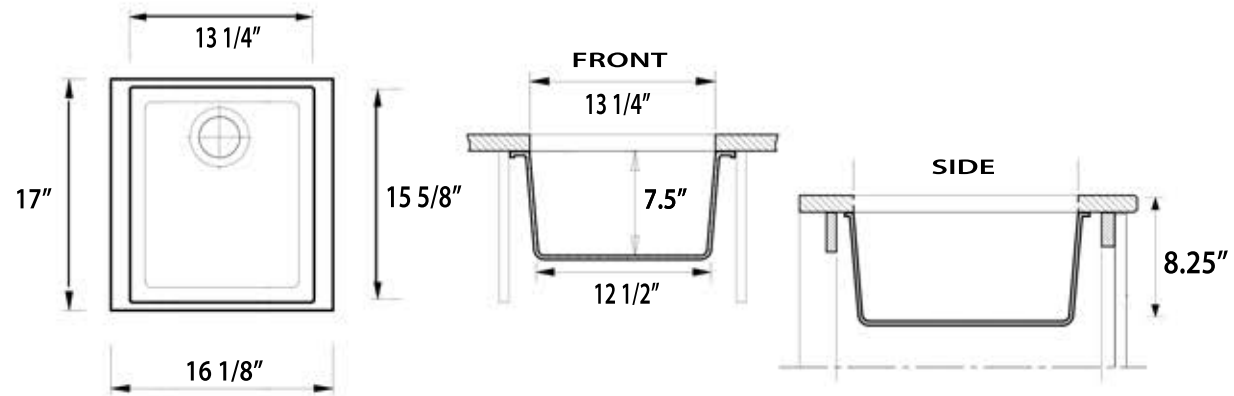

**Granite Composite**  
 Premium Granite Composite  
 Undermount Kitchen Sink

MODEL:  
**PR1716-BR**

Overall Dimensions	Interior Bowl	Bowl Depth	Height	Drain Dimension
16.125" x 17"	13.25" x 15.625"	7.5"	8.25"	3.5"