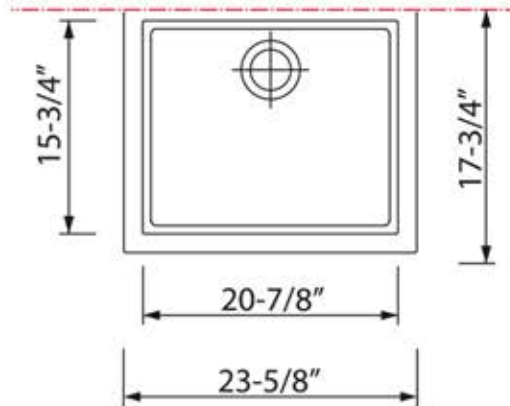

Granite Composite
Premium Granite Composite
Undermount Kitchen Sink

MODEL:
PR2418-BR

Overall Dimensions	Interior Bowl	Bowl Depth	Height	Drain Dimension
23.625" x 17.75"	20.875" x 15.75"	7.875"	8.25"	3.5"