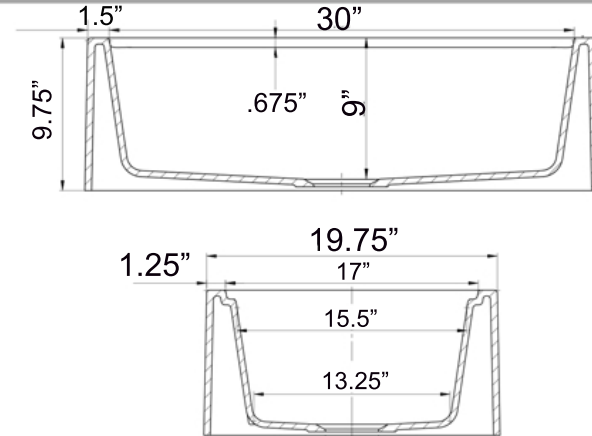

Plymouth Collection

Premium Granite Composite Farmhouse Apron Sink
Workstation with included Cutting Board

MODEL:

PR3320-APS-W

Overall Dimensions	Interior Bowl Opening	Apron Height	Bowl Depth	Drain Dimensions
32.75" x 19.75" x 9.75"	30" x 17" top edge 28" x 15.5" basin	9.75"	9"	3.5" - drain included

Features

- Apron or custom base cabinet required
- Reversible design - 2 corner radius options
- Stainless Steel Roll Up Mat (RUM165) included
- Wood Cutting board Included
- Due to sink thickness - may require an extended flange
- Material is sound absorbing and stain resistant
- Non-porous surface is hygienic and scratch resistant
- Inside basin is sloped for superior drainage
- included matching disposal flange and basket strainer.