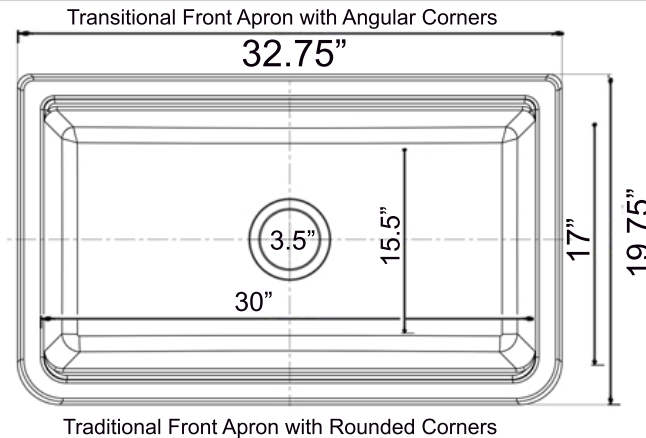

Plymouth Collection

Premium Granite Composite Farmhouse Apron Sink
Workstation with included Cutting Board

MODEL:

PR3320-APS-W

Overall Dimensions	Interior Bowl Opening	Apron Height	Bowl Depth	Drain Dimensions
32.75" x 19.75" x 9.75"	30" x 17" top edge 28" x 15.5" basin	9.75"	9"	3.5" - drain included

Features

- Apron or custom base cabinet required
- Reversible design - 2 corner radius options
- Stainless Steel Roll Up Mat (RUM165) included
- Wood Cutting board Included
- Due to sink thickness - may require an extended flange
- Material is sound absorbing and stain resistant
- Non-porous surface is hygienic and scratch resistant
- Inside basin is sloped for superior drainage
- included matching disposal flange and basket strainer.