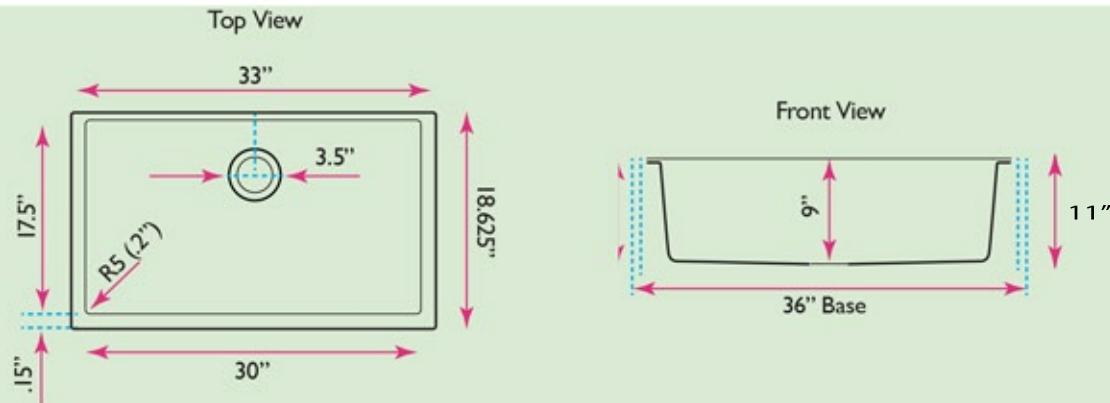

Plymouth Collection

33 Inch Single Bowl Undermount
Granite Composite Kitchen Sink

model:

PR3320-TI-UM

Nantucket

S I N K S

www.NantucketSinksUSA.com
info@nantucketsinksusa.com

SPECS

OVERALL DIMENSIONS	INTERIOR BOWL	INTERIOR BOWL DEPTH	DRAIN DIMENSIONS	BOTTOM GRID
33" x 18.625" x 11"	30" x 17.5"	9"	3.5" Drain Opening	BG-PR3320

FEATURES:

- High Quality 80% stone and 20% acrylic polymers composite in matte finish with metallic flecks
- Scratch/Heat Resistant to 560°F Degrees
- Material is sound absorbing and stain-resistant
- Non-porous surface is hygienic and scratch resistant
- Undermount Installation Clips Included
- Limited Lifetime Manufacturer's Warranty
- Professional Installation Recommended
- Drain and grid sold separately