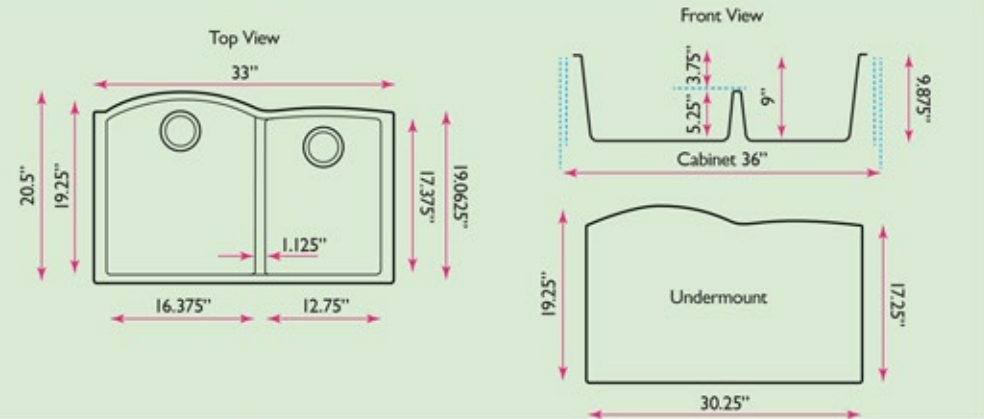

Plymouth Collection

33 Inch Single Bowl Undermount
Granite Composite Kitchen Sink

model:

PR6040-BL-UM

Nantucket

S I N K S

www.NantucketSinksUSA.com
info@nantucketsinksusa.com

SPECS

OVERALL DIMENSIONS	INTERIOR BOWLS	BOWL DEPTH	DRAIN DIMENSIONS	BOTTOM GRID
33" x 20.5" x 9.875"	19.25" x 16.375" Large 17.375" x 12.75" Small	9"	3.5" Standard Opening	Not Included

FEATURES:

- High Quality 80% stone and 20% acrylic polymers in matte finish with metallic flecks
- Scratch/Heat Resistant to 560°F Degrees
- Hygienic Non-Porous Surface
- Material is sound absorbing and stain-resistant
- Undermount Installation Clips Included
- Limited Lifetime Manufacturer's Warranty
- Professional Installation Recommended