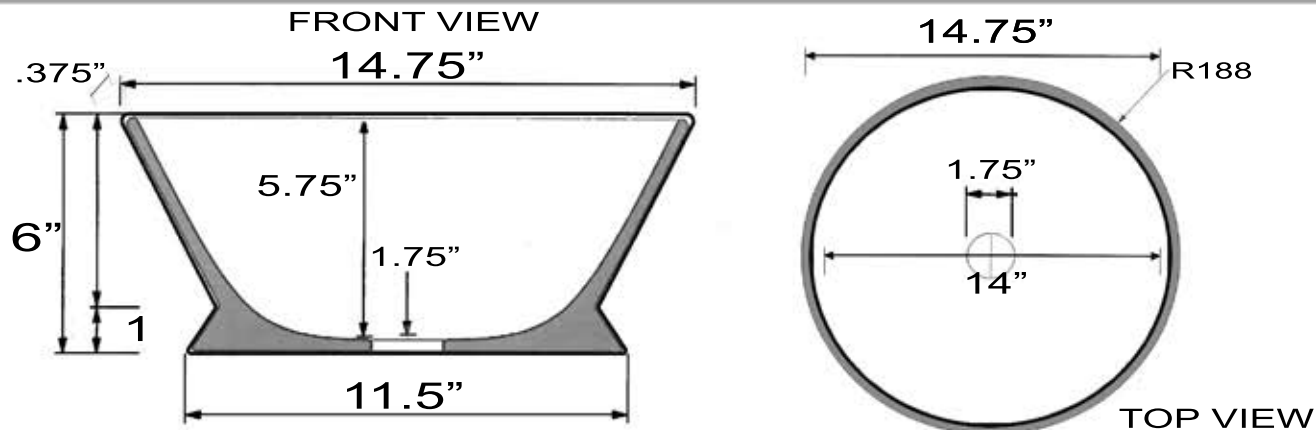

Regatta Collection
Fireclay Bathroom Vanity Sink

MODEL:
RC2000TFUFB “Marblehead”

Overall Dimensions	Interior Bowl	Exterior Base	Interior Depth	Drain Dimensions
14.75 Diameter" x 6" (top of basin)	14" Diameter x 5.75" (top of basin)	11.5" Diameter	5.75"	1.75"

FEATURES

- Genuine Fireclay
- Nominal Dimensions Only - Actual may vary by 1/4"
- Topmount vessel installation, template not included
- No overflow - drain not included with sink
- Made in Italy
- Do not clean with abrasive cleansers or pads
- Limited Warranty for manufacturer's defects