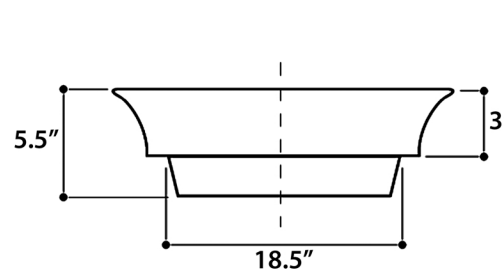

Regatta Collection

Fireclay Bathroom Vanity Sink

MODEL:
RC73040PR "PORTO CERVO"

TOP VIEW

FRONT VIEW

SIDE VIEW

Overall Dimensions	Interior Bowl	Interior Depth	Exterior Height	Drain Dimensions
24.25" x 16.5"	15" x 7"	5.25"	5.5" overall 3" from counter	1.75"

FEATURES

- Genuine Italian Fireclay
- Nominal Dimensions - Actual may vary by 1/4"
- Semi-recessed vessel mount; Template Not Included
- Hand-painted with genuine platinum
- Decorative pattern on the bowl interior
- No Overflow
- Made in Italy
- Do not clean with abrasive cleansers or pads
- Limited Warranty For Manufacturer Defects