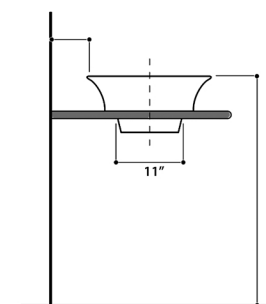

Regatta Collection

Fireclay Bathroom Vanity Sink

MODEL:
RC73040PR "PORTO CERVO"

TOP VIEW

FRONT VIEW

SIDE VIEW

Overall Dimensions	Interior Bowl	Interior Depth	Exterior Height	Drain Dimensions
24.25" x 16.5"	15" x 7"	5.25"	5.5" overall 3" from counter	1.75"

FEATURES

- Genuine Italian Fireclay
- Nominal Dimensions - Actual may vary by 1/4"
- Semi-recessed vessel mount; Template Not Included
- Hand-painted with genuine platinum
- Decorative pattern on the bowl interior
- No Overflow
- Made in Italy
- Do not clean with abrasive cleansers or pads
- Limited Warranty For Manufacturer Defects