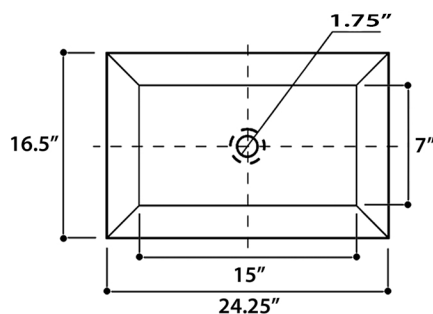

Regatta Collection

Fireclay Bathroom Vanity Sink

MODEL:
RC73040PR "PORTO CERVO"

TOP VIEW

FRONT VIEW

SIDE VIEW

Overall Dimensions	Interior Bowl	Interior Depth	Exterior Height	Drain Dimensions
24.25" x 16.5"	15" x 7"	5.25"	5.5" overall 3" from counter	1.75"

FEATURES

- Genuine Italian Fireclay
- Nominal Dimensions - Actual may vary by 1/4"
- Semi-recessed vessel mount; Template Not Included
- Hand-painted with genuine platinum
- Decorative pattern on the bowl interior
- No Overflow
- Made in Italy
- Do not clean with abrasive cleansers or pads
- Limited Warranty For Manufacturer Defects