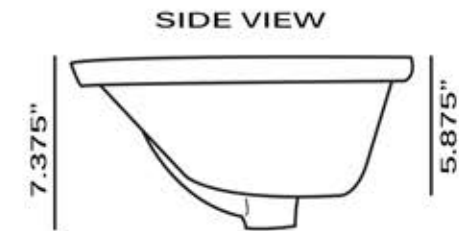

## Vitreous China Bath Undermount Sinks

MODEL:

**UM-16x11-W / UM-16x11-B**

Overall Dimensions	Large Bowl	Interior Depth	Exterior Depth	Reverse Model
18" x 12.875"	16" x 10.875"	5.875"	7.375"	NA

### FEATURES

- Nominal Dimensions - actual may vary by 1/4"
- Template not included - custom template required
- Vitreous China undermount with porcelain enamel glaze
- Limited Lifetime Manufacturers Warranty
- With Overflow