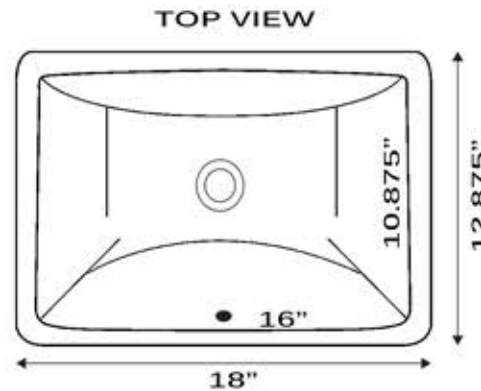

## Vitreous China Bath Undermount Sinks

MODEL:

**UM-16x11-W / UM-16x11-B**

Overall Dimensions	Large Bowl	Interior Depth	Exterior Depth	Reverse Model
18" x 12.875"	16" x 10.875"	5.875"	7.375"	NA

### FEATURES

- Nominal Dimensions - actual may vary by 1/4"
- Template not included - custom template required
- Vitreous China undermount with porcelain enamel glaze
- Limited Lifetime Manufacturers Warranty
- With Overflow