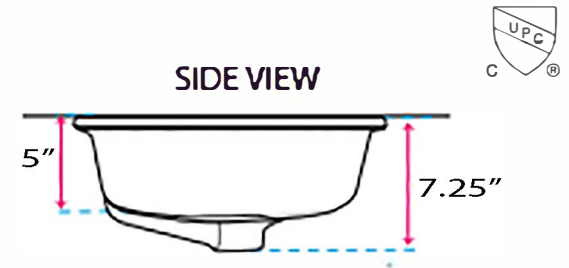

Great Point Collection
Vitreous China Bath Undermount Sinks

MODEL:
UM-17x13-W

Overall Dimensions	Interior Dimensions	Exterior Height	Depth	Drain Dimension
19.5 x 15.5"	17 x 13"	7.25"	5"	1.5"

FEATURES

- Template included
- Vitreous China undermount with porcelain enamel glaze
- Limited Manufacturers Warranty
- Built in Overflow

PROJECT/ NAME:

ARCHITECT/CONTRACTOR:

MODEL:

JOB NOTES:

* Nominal Dimensions - Actual may vary by 1/4"