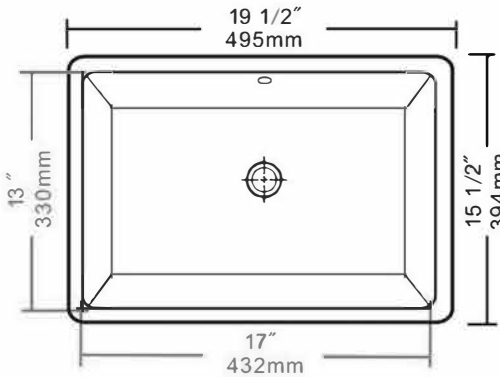

Great Point Collection
Vitreous China Bath Undermount Sinks

MODEL:
UM-17x13-W

Overall Dimensions	Interior Dimensions	Exterior Height	Depth	Drain Dimension
19.5 x 15.5"	17 x 13"	7.25"	5"	1.5"

FEATURES

- Template included
- Vitreous China undermount with porcelain enamel glaze
- Limited Manufacturers Warranty
- Built in Overflow

PROJECT/ NAME:

ARCHITECT/CONTRACTOR:

MODEL:

JOB NOTES:

* Nominal Dimensions - Actual may vary by 1/4"