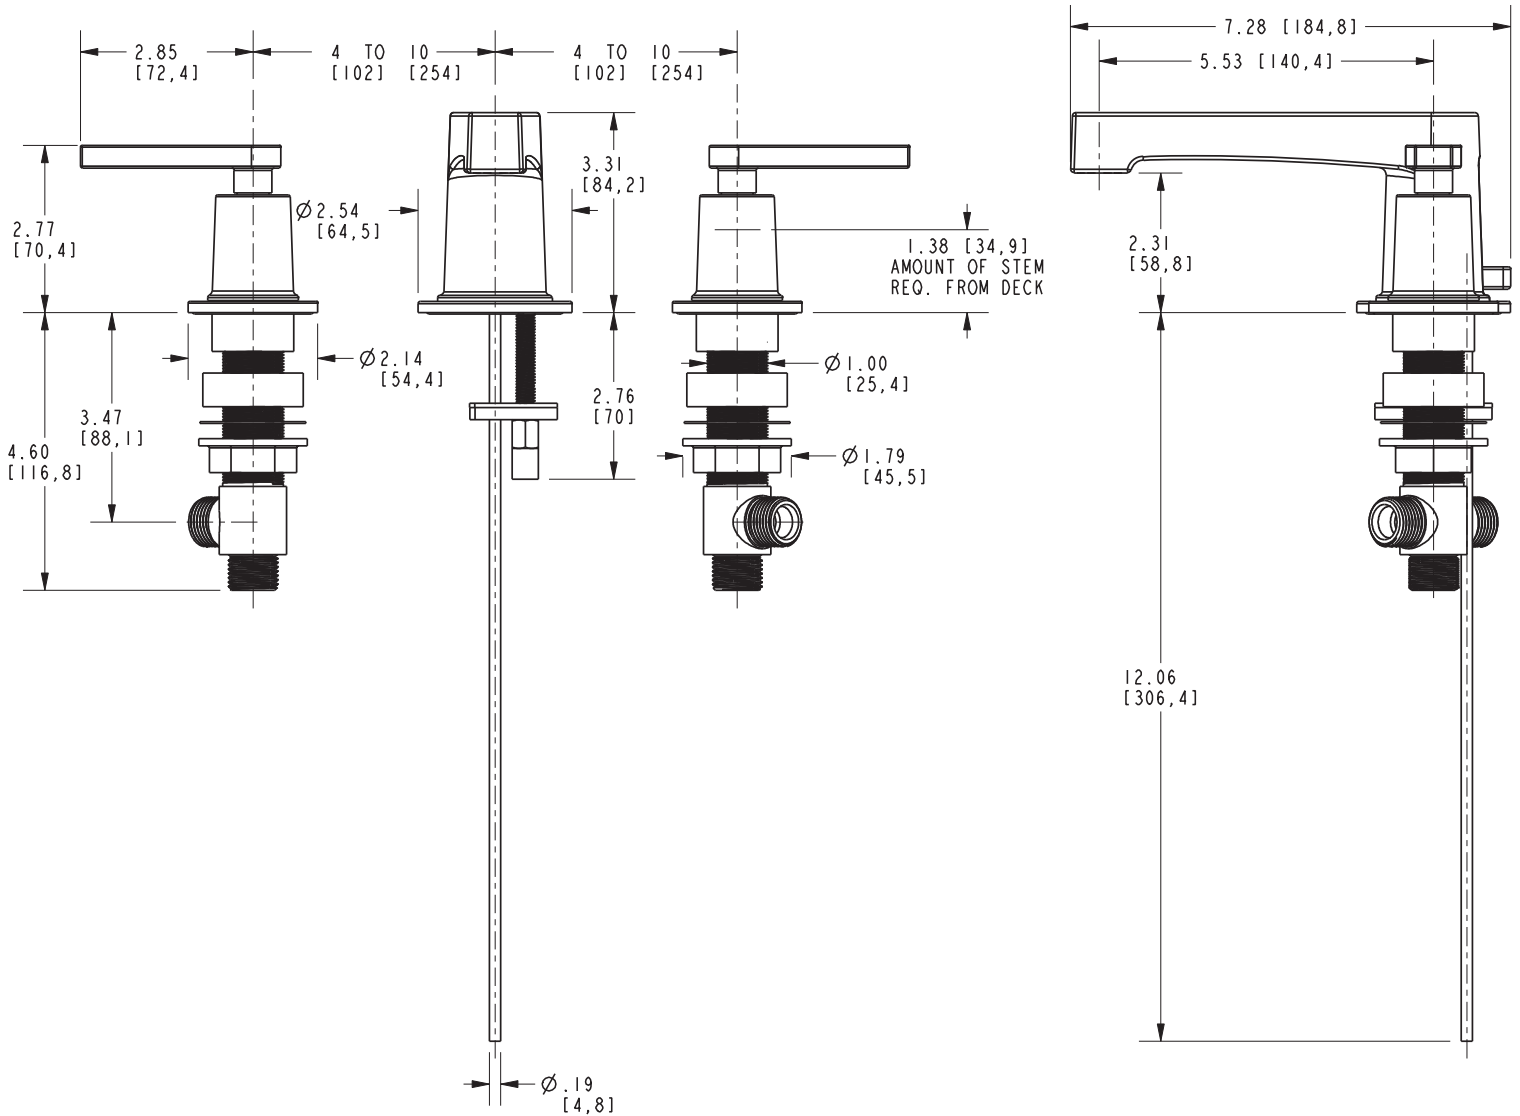

DORRANCE

Features

- Solid brass construction
- Brass valve bodies
- Quarter-turn washerless ceramic disc valve cartridges
- ADA compliant contemporary lever handles
- Spout assembly with integral supply hoses
- Pop-up drain with tailpiece
- 2-5/16" (5.9 cm) spout height at outlet
- 5-1/2" (14.0 cm) spout reach (c-c)
- For 8" (20.3 cm) centers - Maximum 20" (50.8 cm)
- 1.2 gallons (4.5 liters) per minute maximum flow rate

2970

Specified Model

| Model | Description | Colors Finishes |
|-------|----------------------------|--|
| 2970 | Widespread Lavatory Faucet | <input type="checkbox"/> 10B <input type="checkbox"/> 15 <input type="checkbox"/> 15S <input type="checkbox"/> 26 <input type="checkbox"/> Other |

Product Specification: Add "Color / Finish" suffix to Model number, below.

The two-handle Widespread Lavatory Faucet shall be made of solid brass construction. Faucet shall incorporate a spout assembly with integral supply hoses and feature brass valve bodies with quarter-turn washerless ceramic disc valve cartridges. Faucet shall have a 1.2 gallon (4.5 liter) per minute maximum flow rate. Product shall be for 8" (20.3 cm) centers - Maximum 20" (50.8 cm). Product shall incorporate a 2-5/16" (5.9 cm) spout height at outlet and a 5-1/2" (14.0 cm) spout reach (c-c). Faucet shall include a pop-up drain with tailpiece and incorporate ADA compliant contemporary lever handles. Widespread Lavatory Faucet shall be Newport Brass Model 2970/_____.

2970

PRODUCT DIMENSIONS *(Units are in inches)*

Dorrance Widespread Lavatory Faucet 2970