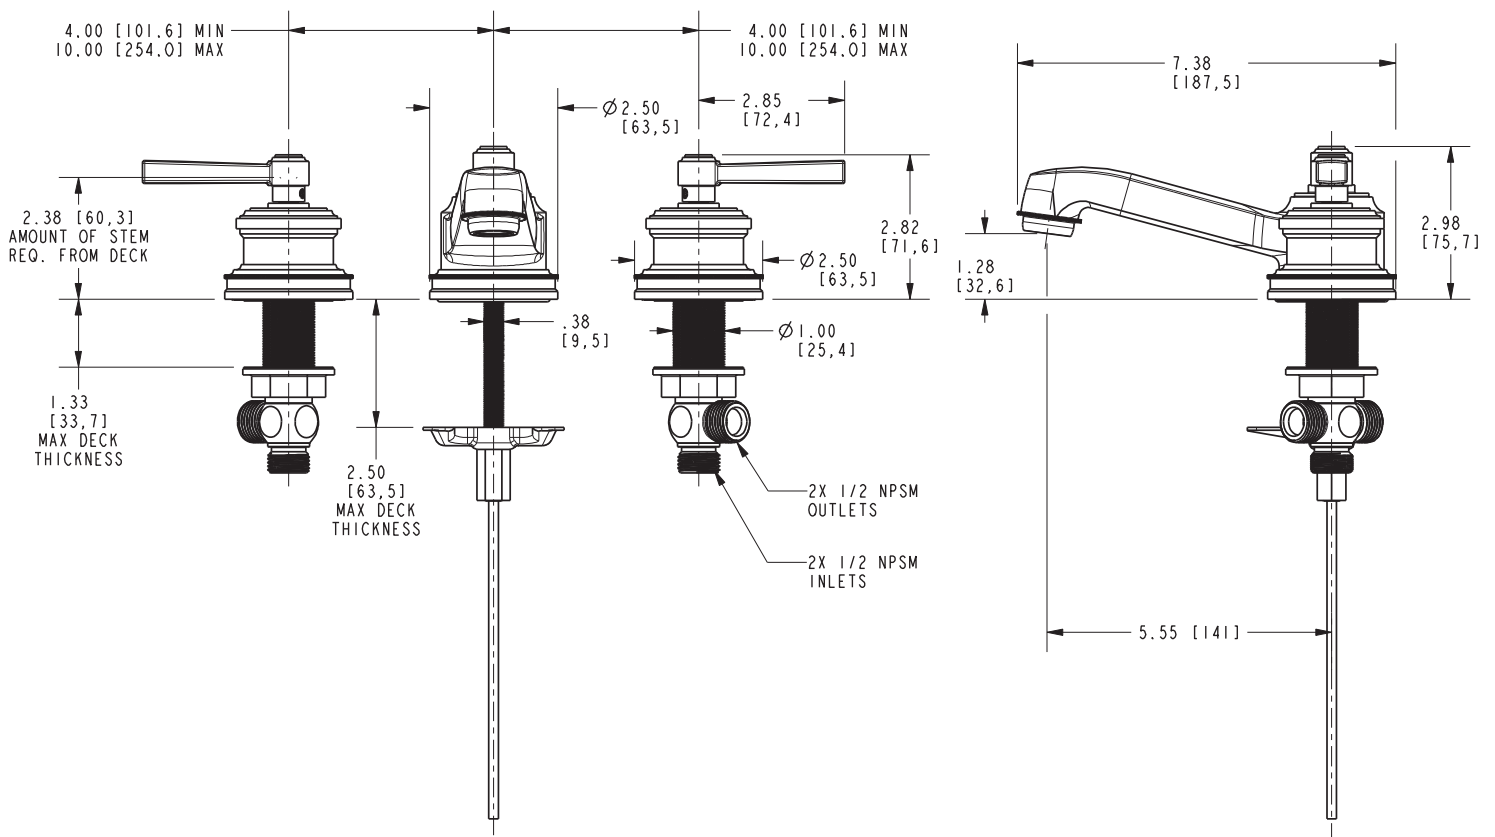

**Features**

- Solid brass construction
- Brass valve bodies
- Quarter-turn washerless ceramic disc valve cartridges
- Spout assembly with integral supply hoses
- Pop-up drain with tailpiece
- 1.28" (3.3 cm) spout height at outlet
- 5.55" (14.1 cm) spout reach (c-c)
- For 8" (20.3 cm) centers - Maximum 20" (50.8 cm)
- ADA Compliant
- 1.2 GPM (4.5 LPM) Max

**Product Specification** Add "Color / Finish" suffix to Model number, below.

The two-handle Widespread Lavatory Faucet shall be made of solid brass construction. Faucet shall incorporate a spout assembly with integral supply hoses and feature brass valve bodies with quarter-turn washerless ceramic disc valve cartridges. Faucet shall have a 1.2 gallon (4.5 liter) per minute maximum flow rate. Product shall be for 8" (20.3 cm) centers - Maximum 20" (50.8 cm). Product shall incorporate a 1.28" (3.3 cm) spout height at outlet and a 5.55" (14.1 cm) spout reach (c-c). Faucet shall include a pop-up drain with tailpiece and incorporate ADA compliant traditional lever handles. Widespread Lavatory Faucet shall be Newport Brass Model 1620/\_\_\_\_.

## PRODUCT DIMENSIONS *(Units are in inches)*

Product Dimensions are provided for reference only. For specific product installation guidelines, please reference the Installation Instructions of the product being installed.