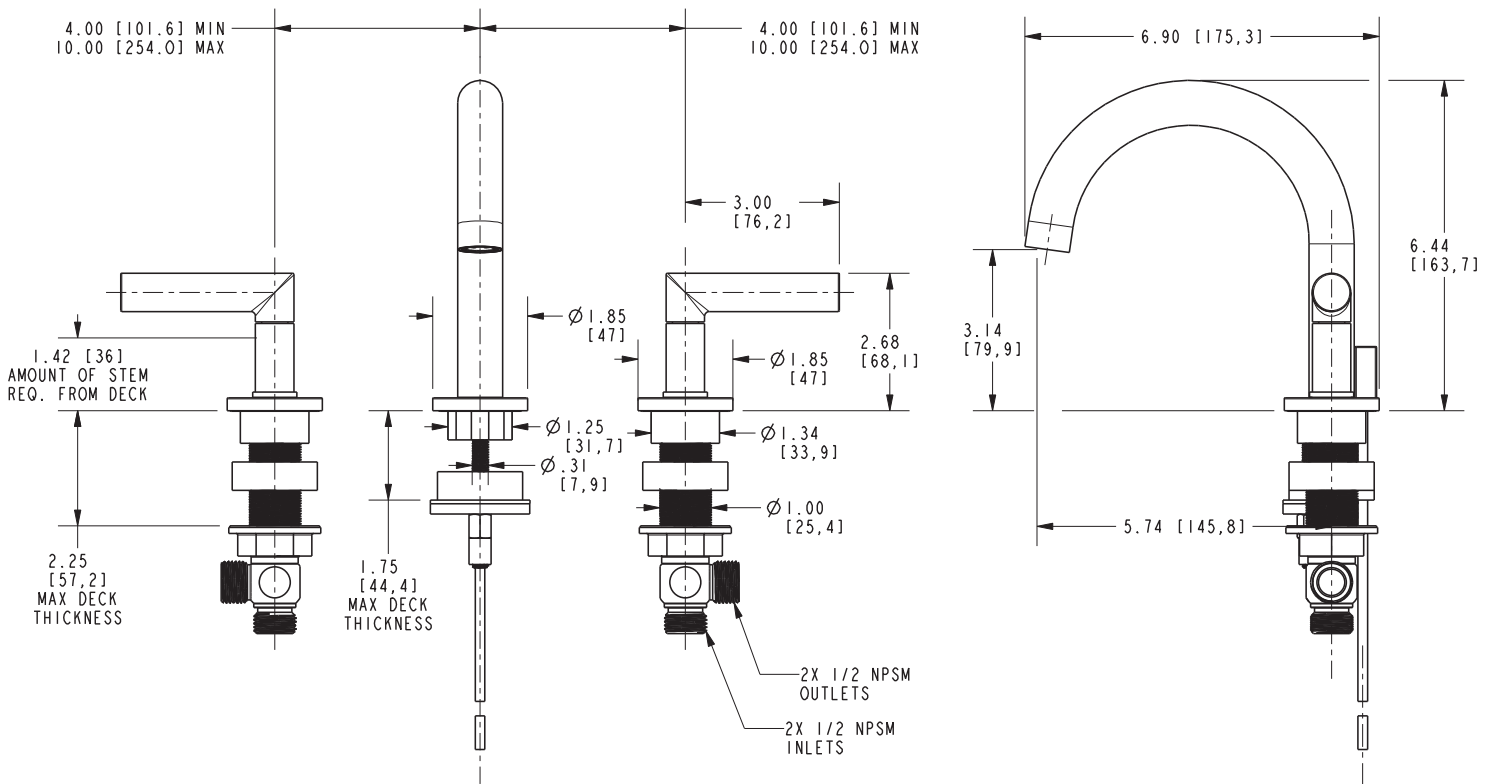

Features

- Solid brass construction
- Brass valve bodies
- Quarter-turn washerless ceramic disc valve cartridges
- Spout assembly with integral supply hoses
- Pop-up drain with tailpiece
- 3.14" (8.0 cm) spout height at outlet
- 5.74" (14.6 cm) spout reach (c-c)
- For 8" (20.3 cm) centers - Maximum 20" (50.8 cm)
- ADA Compliant
- 1.2 GPM (4.5 LPM) Max

| Model | Description | Colors Finishes |
|-------|----------------------------|--|
| 3110 | Widespread Lavatory Faucet | <input type="checkbox"/> 10B <input type="checkbox"/> 15 <input type="checkbox"/> 15S <input type="checkbox"/> 26 <input type="checkbox"/> Other |

Product Specification Add "Color / Finish" suffix to Model number, below.

The two-handle Widespread Lavatory Faucet shall be made of solid brass construction. Faucet shall incorporate a spout assembly with integral supply hoses and feature brass valve bodies with quarter-turn washerless ceramic disc valve cartridges. Faucet shall have a 1.2 gallon (4.5 liter) per minute maximum flow rate. Product shall be for 8" (20.3 cm) centers - Maximum 20" (50.8 cm). Product shall incorporate a 3.14" (8.0 cm) spout height at outlet and a 5.74" (14.6 cm) spout reach (c-c). Faucet shall include a pop-up drain with tailpiece and incorporate ADA compliant contemporary lever handles. Widespread Lavatory Faucet shall be Newport Brass Model 3110/____ .

3110

PRODUCT DIMENSIONS *(Units are in inches)*

Product Dimensions are provided for reference only. For specific product installation guidelines, please reference the Installation Instructions of the product being installed.