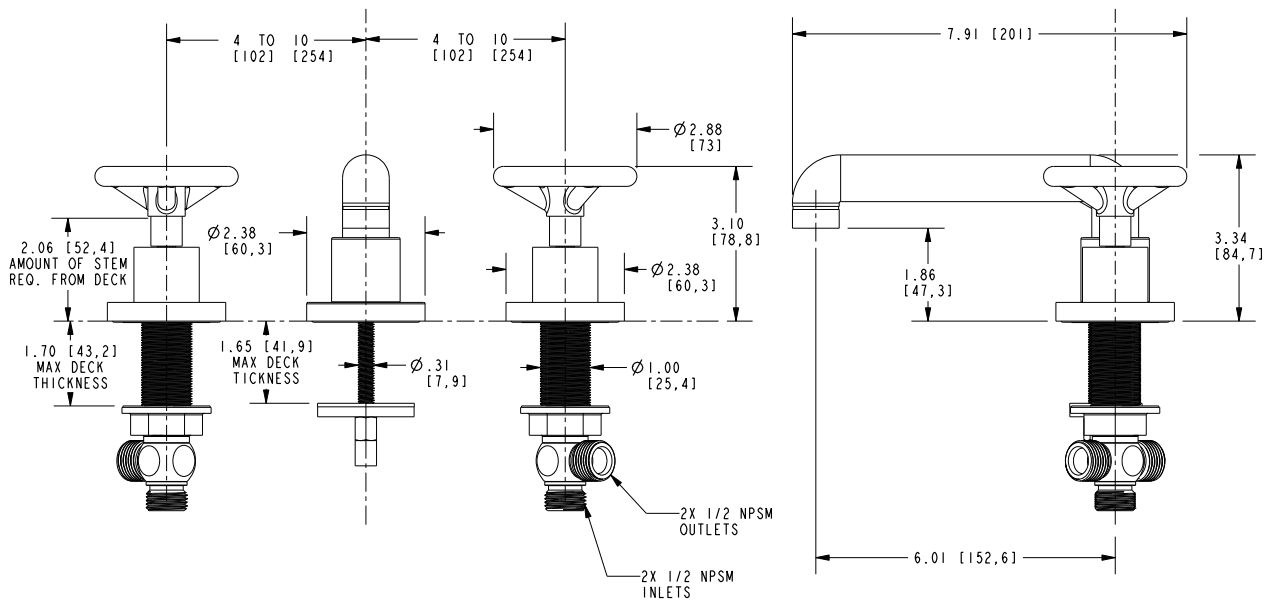

Features

- Solid brass construction
- Brass valve bodies
- Quarter-turn washerless ceramic disc valve cartridges
- Spout assembly with integral supply hoses
- Push Pop-Up drain with tailpiece
- 1.86" (4.7 cm) spout height at outlet
- 6.01" (15.3 cm) spout reach (c-c)
- For 8" (20.3 cm) centers - Maximum 20" (50.8 cm)
- 1.2 GPM (4.5 LPM) Max

Model	Description	Colors Finishes
2930	Widespread Lavatory Faucet	<input type="checkbox"/> 15 <input type="checkbox"/> 15S <input type="checkbox"/> 26 <input type="checkbox"/> Other

Product Specification Add "Color / Finish" suffix to Model number, below.

The two-handle Widespread Lavatory Faucet shall be made of solid brass construction. Faucet shall incorporate a spout assembly with integral supply hoses and feature brass valve bodies with quarter-turn washerless ceramic disc valve cartridges. Faucet shall have a 1.2 gallon (4.5 liter) per minute maximum flow rate. Product shall be for 8" (20.3 cm) centers - Maximum 20" (50.8 cm). Product shall incorporate a 1.86" (4.7 cm) spout height at outlet and a 6.01" (15.3 cm) spout reach (c-c). Faucet shall include a Push Pop-Up drain with tailpiece and incorporate 3-spoke circular handles. Widespread Lavatory Faucet shall be Newport Brass Model 2930/_____.

2930

PRODUCT DIMENSIONS *(Units are in inches)*

Product Dimensions are provided for reference only. For specific product installation guidelines, please reference the Installation Instructions of the product being installed.