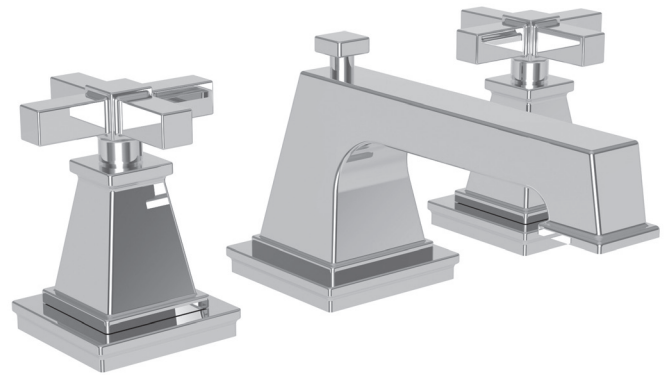

MALVINA

Features

- Solid brass construction
- Brass valve bodies
- Quarter-turn washerless ceramic disc valve cartridges
- Spout assembly with integral supply hoses
- Pop-up drain with tailpiece
- 1.97" (5.0 cm) spout height at outlet
- 5.37" (13.6 cm) spout reach (c-c)
- For 8" (20.3 cm) centers - Maximum 20" (50.8 cm)
- ADA Compliant
- 1.2 GPM (4.5 LPM) Max

Colors / Finishes

- 10B: Oil Rubbed Bronze
- 15: Polished Nickel
- 15S: Satin Nickel - PVD
- 26: Polished Chrome
- Other: Refer to the Newport Brass catalog for additional color/finish options.

Specified Model

Product Specification Add "Color / Finish" suffix to Model number, below.

The two-handle Widespread Lavatory Faucet shall be made of solid brass construction. Faucet shall incorporate a spout assembly with integral supply hoses and feature brass valve bodies with quarter-turn washerless ceramic disc valve cartridges. Faucet shall have a 1.2 gallon (4.5 liter) per minute maximum flow rate. Product shall be for 8" (20.3 cm) centers - Maximum 20" (50.8 cm). Product shall incorporate a 1.97" (5.0 cm) spout height at outlet and a 5.37" (13.6 cm) spout reach (c-c). Faucet shall include a pop-up drain with tailpiece and incorporate ADA compliant traditional cross handles. Widespread Lavatory Faucet shall be Newport Brass Model 3150/____ .

Malvina Widespread Lavatory Faucet 3150