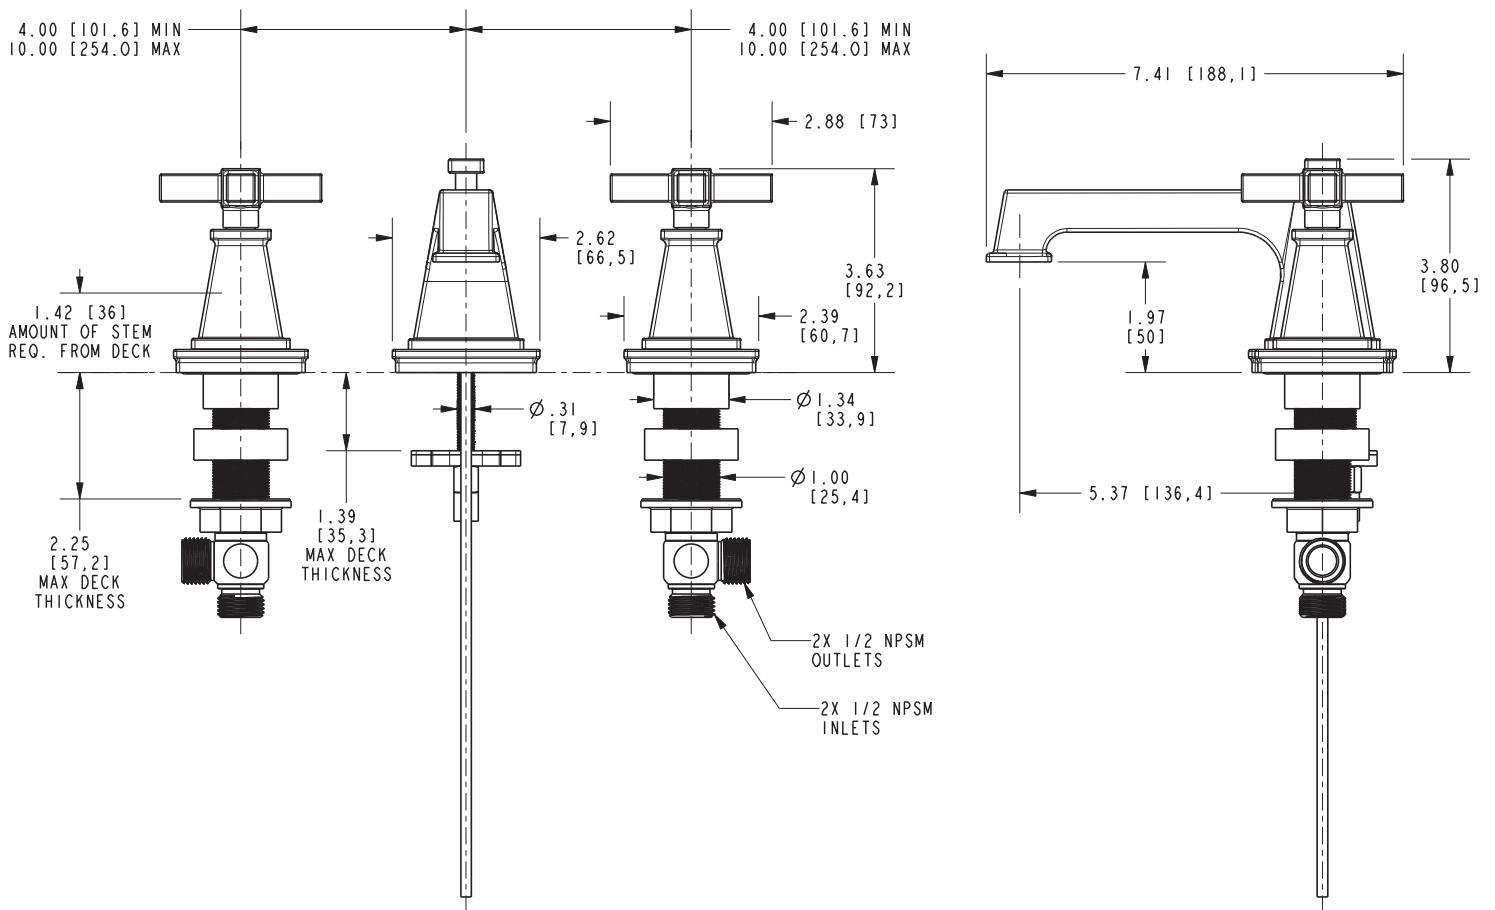

MALVINA

Features

- Solid brass construction
- Brass valve bodies
- Quarter-turn washerless ceramic disc valve cartridges
- Spout assembly with integral supply hoses
- Pop-up drain with tailpiece
- 1.97" (5.0 cm) spout height at outlet
- 5.37" (13.6 cm) spout reach (c-c)
- For 8" (20.3 cm) centers - Maximum 20" (50.8 cm)
- ADA Compliant
- 1.2 GPM (4.5 LPM) Max

Product Specification Add "Color / Finish" suffix to Model number, below.

The two-handle Widespread Lavatory Faucet shall be made of solid brass construction. Faucet shall incorporate a spout assembly with integral supply hoses and feature brass valve bodies with quarter-turn washerless ceramic disc valve cartridges. Faucet shall have a 1.2 gallon (4.5 liter) per minute maximum flow rate. Product shall be for 8" (20.3 cm) centers - Maximum 20" (50.8 cm). Product shall incorporate a 1.97" (5.0 cm) spout height at outlet and a 5.37" (13.6 cm) spout reach (c-c). Faucet shall include a pop-up drain with tailpiece and incorporate ADA compliant traditional cross handles. Widespread Lavatory Faucet shall be Newport Brass Model 3150/____ .

3150

PRODUCT DIMENSIONS *(Units are in inches)*

Product Dimensions are provided for reference only. For specific product installation guidelines, please reference the Installation Instructions of the product being installed.