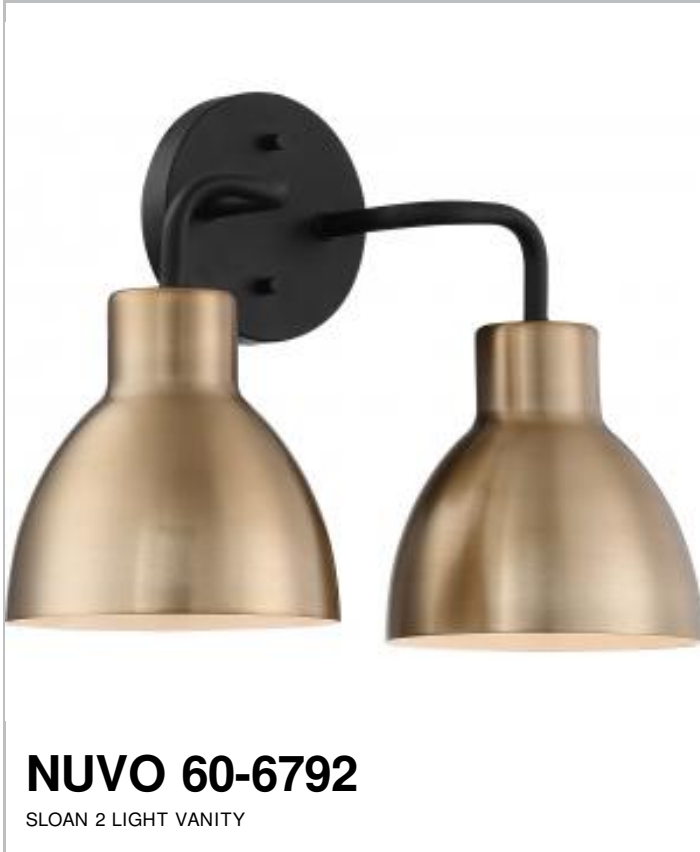

Project Name

Location

Prepared By

NUVO 60-6792

SLOAN 2 LIGHT VANITY

Notes

[www] 09-14-2020 01:39:46

General

Status	Active
Collection	Sloan
Finish	Matte Black / Burnished Brass
Number of Lamps	2
Height (in.)	10.38
Width (in.)	13.75
Extension (in.)	6.63

Specifications

Base	Medium
Bulb Type	Incandescent
Max Wattage	100
Bulb Included	No
Up/Down Installation	Up/Down
Fixture Type	Vanity
Fixture Material	Brass