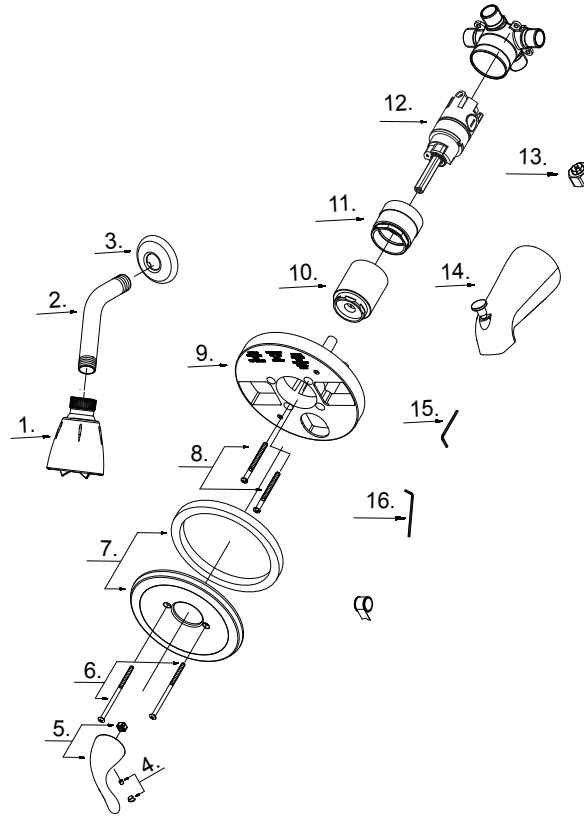

OPB-700BNJP
Trim Kit For Valve Only Faucet
Brushed Nickel Finish

OPB-700ORBJP
Trim Kit For Valve Only Faucet
Oil Rubbed Bronze Finish

* WaterSense Only On Models Containing Showerheads

TEL: 800-217-4603

FAX: 877-992-2846

Single Handle Tub & Shower Faucet

No.	Name	Part No.
1	Shower Head (For CP/BN)	S1213202
	Shower Head (For ORB)	S1213204
2	Shower Arm	A020002
3	Shower Arm Flange	A019001
4	Index Button-Cold/Hot	A66D568KP
5	Metal Handle Assembly	A66E659
6	Screw Set (For CP/BN)	A608563
	Screw Set (For ORB)	A608564
	(3/16" -24 * 4" L)	
7	Escutcheon Assembly	A667915
8	Screw Set	A608519
	(3/16" -24 * 2-3/16" L)	
9	Plaster Guard	A127007
10	Sleeve	A103322
11	Retainer Nut	A103310
12	Washerless Cartridge Assembly	A507975
13	Plug	A028452
14	Spout W/Diverter	A118011
15	Hex Wrench	A031000NI
	(H2.5 * 19 mm L * 53 mm L)	
16	Hex Wrench	A031017NI
	(H3.18 * 20 mm L * 90 mm L)	