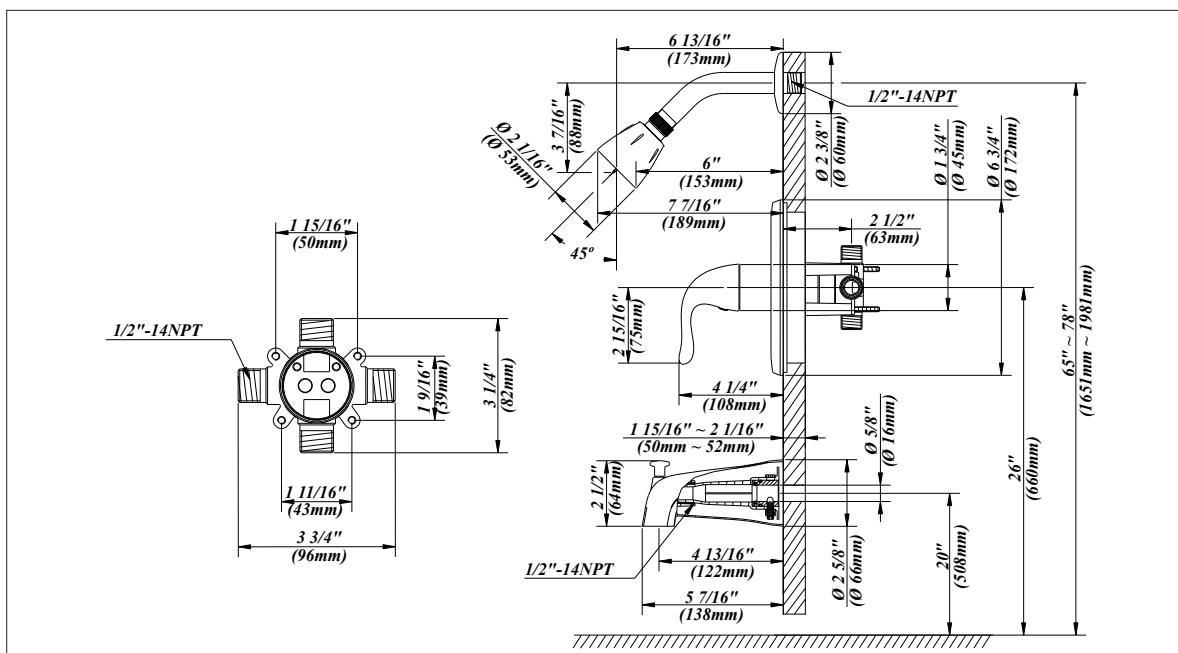

Single Handle Tub & Shower Faucet

No.	Name	Part No.
1	Shower Head (For CP/BN)	S1213202
	Shower Head (For ORB)	S1213204
2	Shower Arm	A020002
3	Shower Arm Flange	A019001
4	Index Button-Cold/Hot	A66D568KP
5	Metal Handle Assembly	A66E659
6	Screw Set (For CP/BN)	A608563
	Screw Set (For ORB)	A608564
	(3/16" -24 * 4" L)	
7	Escutcheon Assembly	A667915
8	Screw Set	A608519
	(3/16" -24 * 2-3/16" L)	
9	Plaster Guard	A127007
10	Sleeve	A103322
11	Retainer Nut	A103310
12	Washerless Cartridge Assembly	A507975
13	Plug	A028452
14	Spout W/Diverter	A118011
15	Hex Wrench	A031000NI
	(H2.5 * 19 mm L * 53 mm L)	
16	Hex Wrench	A031017NI
	(H3.18 * 20 mm L * 90 mm L)	