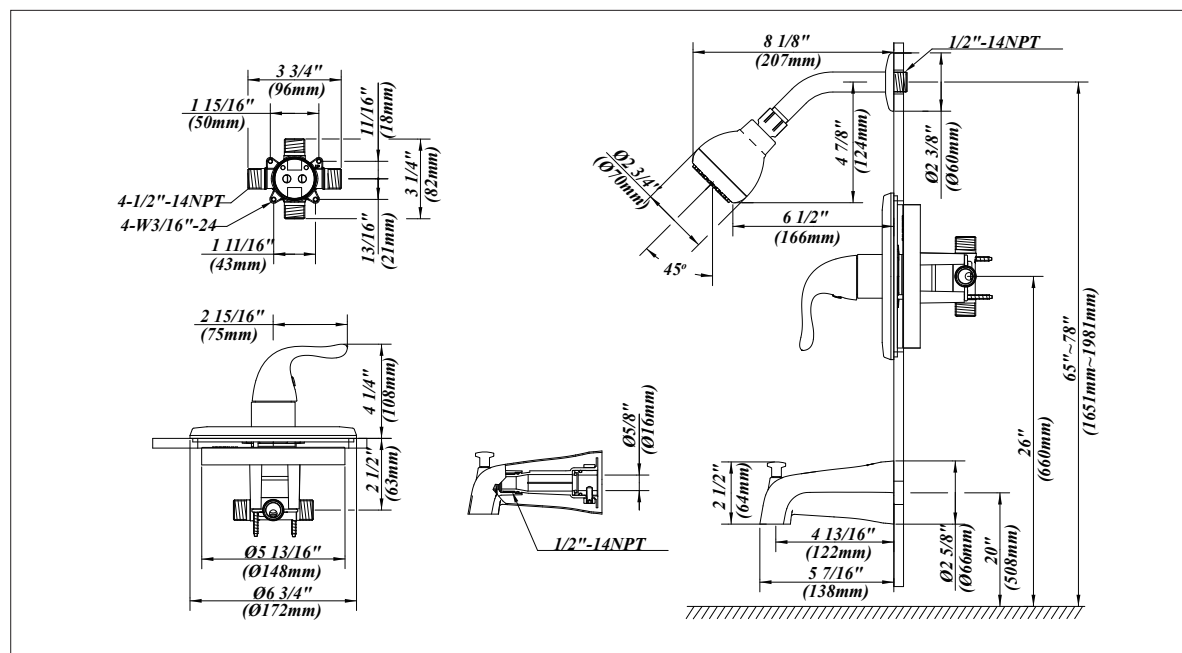

- **OPB-730CD**
- **OPB-730ORB**
- **OPB-720BND**

- **OPB-730BND**
- **OPB-720CD**
- **OPB-720ORB**

Omni**pro**

Single Handle Tub & Shower Faucet

Product Spec Sheet

FEATURES & BENEFITS

- Metal Lever Handle
- Washerless Pressure Balancing Valve
- Slip Fit Diverter Spout
- Max Flow Rate 1.75 gpm (6.6 L/min) at 80 psi
- Min Flow Rate 1.4 gpm (5.3 L/min) at 45 psi

- **OPB-730CD**
- **OPB-730ORB**
- **OPB-720BND**
- **OPB-730BND**
- **OPB-720CD**
- **OPB-720ORB**

Single Handle Tub & Shower Faucet

| No. | Name | Part No. |
|-----|-------------------------------|-----------|
| 1 | Index Button | A66D568 |
| 2 | Metal Handle Assembly | A66E659 |
| 3 | Screw Set(3/16" -24 * 4 " L) | A608563 |
| | Screw Set(ORB) | A608564 |
| 4 | Escutcheon Assembly | A667915 |
| 5 | Sleeve | A103322 |
| 6 | Retainer Nut | A103310-Z |
| 7 | Washerless Cartridge Assembly | A507975 |
| 8 | Shower Arm Flange | A019001-S |
| 9 | Shower Arm | A020002-S |
| 10 | Shower Head | S1213300 |
| 11 | Tub Spout with Diverter | A118011 |