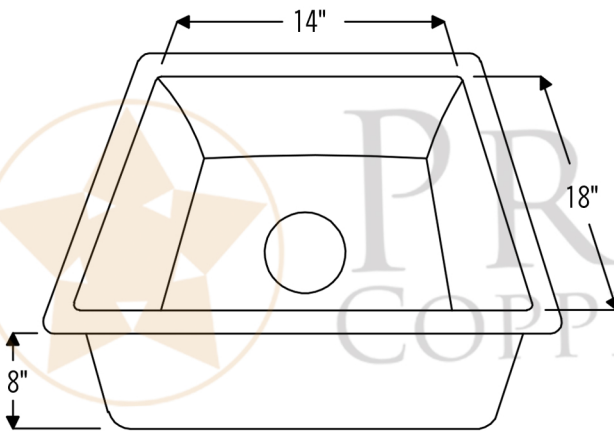

## MODEL NUMBER: BREC20EN

- \* Description: 20" Hammered Copper Kitchen/Bar/Prep Single Basin Sink in Nickel
- \* Outer Dimension: 20" x 16" x 8"
- \* Inner Dimension: 18" x 14" x 8"
- \* Rim: 1"
- \* Drain Opening: 3.5"
- \* Finish: Nickel