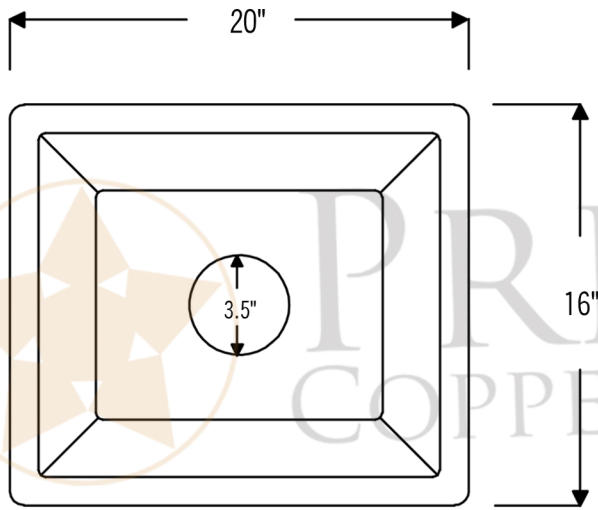

## MODEL NUMBER: BREC20EN

- \* Description: 20" Hammered Copper Kitchen/Bar/Prep Single Basin Sink in Nickel
- \* Outer Dimension: 20" x 16" x 8"
- \* Inner Dimension: 18" x 14" x 8"
- \* Rim: 1"
- \* Drain Opening: 3.5"
- \* Finish: Nickel