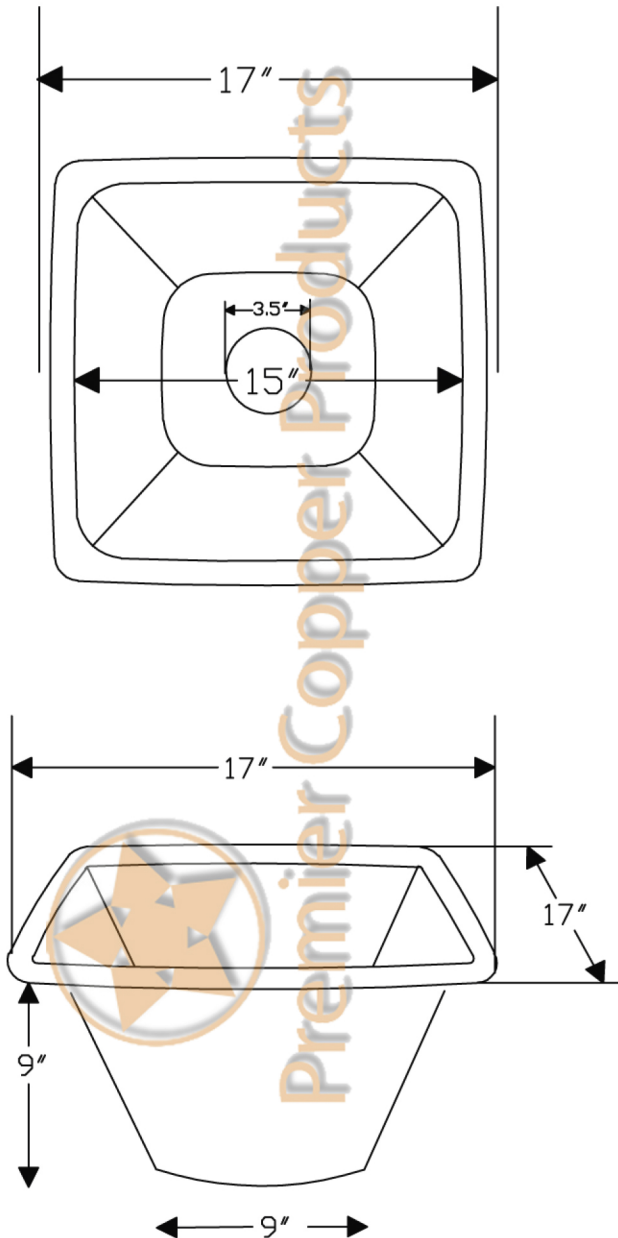

PREMIER
COPPER PRODUCTS

MODEL NUMBER: BS17EN

- * Description: 17" Square Hammered Copper Bar/Prep Sink in Electroless Nickel
- * Outer Dimensions: 17" x 17" x 9"
- * Inner Dimensions: 15" x 15" x 9"
- * Rim: 1"
- * Drain Opening: 3.5" Prep Standard
- * Finish: Electroless Nickel

This product is hand crafted, small variances in color and size may occur.
Dimensions may vary up to 1/4". Do not make any installation cuts until you receive your item(s).