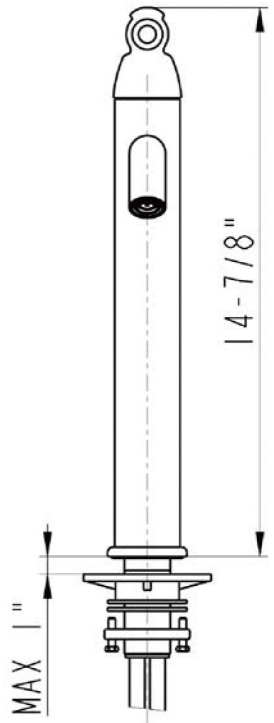

Premier Copper Products

ITEM # VBT20DB HAMMERED TUB VESSEL COPPER BATHROOM SINK

OUTER DIMENSIONS: 20"X13"X6"

INNER DIMENSIONS: 18"X11"X6"

DRAIN SIZE: 1.5"

FINISH: OIL RUBBED BRONZE

IMPORTANT: THIS PRODUCT IS HAND CRAFTED AND SMALL VARIANCES MAY OCCUR. DIMENSIONS MAY VARY UP TO 1/4". DO NOT MAKE ANY INSTALLATION CUTS UNTIL YOU RECEIVE YOUR SINK.

BY PREMIER COPPER PRODUCTS

B-VF01ORB

Traditional Vessel Filler Faucet

FEATURES:

- All Brass Material
- Ceramic Cartridges
- Max Flow Rate: 2.2GPM(8.3LPM) @ 60PSI
- 100% Factory Tested
- Brass Pop-up Available

BY PREMIER COPPER PRODUCTS

PRODUCT SPECIFICATIONS

B-VF01ORB

TRU[™] Faucets

BY PREMIER COPPER PRODUCTS

B-VF01ORB

EXPLODED PARTS VIEW

BY PREMIER COPPER PRODUCTS

B-VF01ORB

PARTS LISTING

15	2090165	HEXAGONAL MOUNTING SCREW
14	2120081	MOUNTING NUT
13	2180126	WASHER
12	2030022	CONNECTER
11	2050167	WASHER
10	2160081	BASE
9	2050093	O-RING
8	2160310	SEAL-RING
7	2700072	SPOUT
6	2860148	STAINLESS STEEL FLEXBLE HOSE
5	2130629	BODY ASSEMBLY
4	2710044	35 CARTRIDGE
3	2110810	RETAINER NUT
2	2110176	CANOPY
1	2750125	HANDLE
NO.	Part NO.	Part Name