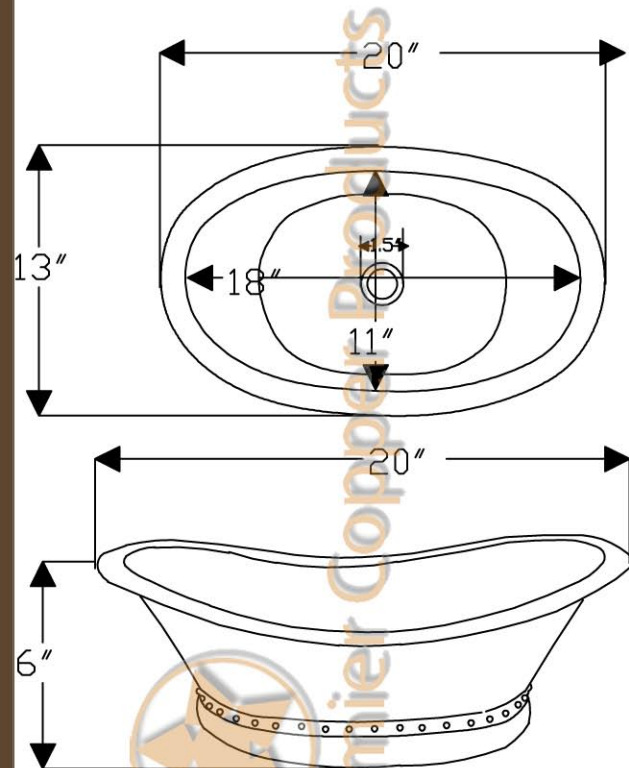

Premier Copper Products

ITEM # VBT20DB HAMMERED TUB VESSEL COPPER BATHROOM SINK

OUTER DIMENSIONS: 20"X13"X6"

INNER DIMENSIONS: 18"X11"X6"

DRAIN SIZE: 1.5"

FINISH: OIL RUBBED BRONZE

IMPORTANT: THIS PRODUCT IS HAND CRAFTED AND SMALL VARIANCES MAY OCCUR. DIMENSIONS MAY VARY UP TO 1/4". DO NOT MAKE ANY INSTALLATION CUTS UNTIL YOU RECEIVE YOUR SINK.

BY PREMIER COPPER PRODUCTS

B-VF01ORB

Traditional Vessel Filler Faucet

FEATURES:

- All Brass Material
- Ceramic Cartridges
- Max Flow Rate: 2.2GPM(8.3LPM) @ 60PSI
- 100% Factory Tested
- Brass Pop-up Available