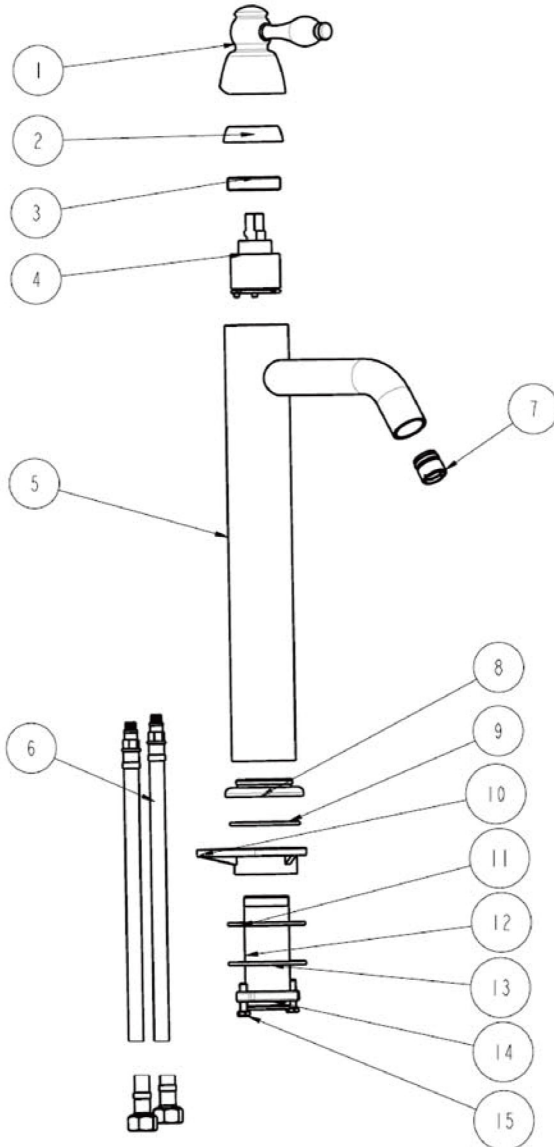

Premier Copper Products

ITEM # VBT20DB HAMMERED TUB VESSEL COPPER BATHROOM SINK

OUTER DIMENSIONS: 20"X13"X6"

INNER DIMENSIONS: 18"X11"X6"

DRAIN SIZE: 1.5"

FINISH: OIL RUBBED BRONZE

IMPORTANT: THIS PRODUCT IS HAND CRAFTED AND SMALL VARIANCES MAY OCCUR. DIMENSIONS MAY VARY UP TO 1/4". DO NOT MAKE ANY INSTALLATION CUTS UNTIL YOU RECEIVE YOUR SINK.

BY PREMIER COPPER PRODUCTS

B-VF01ORB

Traditional Vessel Filler Faucet

FEATURES:

- All Brass Material
- Ceramic Cartridges
- Max Flow Rate: 2.2GPM(8.3LPM) @ 60PSI
- 100% Factory Tested
- Brass Pop-up Available

BY PREMIER COPPER PRODUCTS

PRODUCT SPECIFICATIONS

B-VF01ORB

TRU[™] Faucets

BY PREMIER COPPER PRODUCTS

B-VF01ORB

EXPLODED PARTS VIEW

BY PREMIER COPPER PRODUCTS

B-VF01ORB

PARTS LISTING

15	2090165	HEXAGONAL MOUNTING SCREW
14	2120081	MOUNTING NUT
13	2180126	WASHER
12	2030022	CONNECTER
11	2050167	WASHER
10	2160081	BASE
9	2050093	O-RING
8	2160310	SEAL-RING
7	2700072	SPOUT
6	2860148	STAINLESS STEEL FLEXBLE HOSE
5	2130629	BODY ASSEMBLY
4	2710044	35 CARTRIDGE
3	2110810	RETAINER NUT
2	2110176	CANOPY
1	2750125	HANDLE
NO.	Part NO.	Part Name