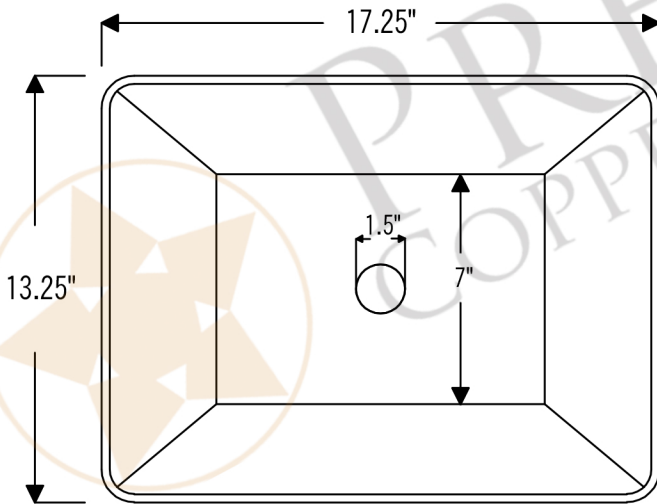

PACKAGE INCLUDES THE FOLLOWING ITEMS:

- * 17" Rectangle Wired Rim Vessel Hammered Copper Sink / ORB Finish (Model# VREC17WDB)
- * Single Handle Bathroom Vessel Faucet / ORB Finish (Model# B-VF01ORB)
- * 1.5" Non-Overflow Pop-up Bathroom Sink Drain / ORB Finish (Model# D-208ORB)
- * Neutral Cure Copper Sink Installation Silicone (Model# C900-ORB)
- * Copper Sink Wax (Model# W900-WAX)

* ORB: Oil Rubbed Bronze

SINK DETAILS (Model# VREC17WDB)

- * 17" Rectangle Wired Rim Vessel Hammered Copper Sink
- * Outer Dimension: 17.25" x 13.25" x 5.5"
- * Inner Dimension: 17" x 13" x 5.5"
- * Bottom Dimension: 10.5" x 7"
- * Rim: Wired
- * Drain Opening: 1.5" Non-Overflow
- * Color: Oil Rubbed Bronze

* ORB: Oil Rubbed Bronze

FAUCET DETAILS (Model# B-VF01ORB)

- * Single Handle Bathroom Vessel Faucet
- * Color: Oil Rubbed Bronze
- * Solid Brass Construction
- * Ceramic Disc Cartridges
- * Overall Height: 14.75"
- * ASME A112.18.1/CSA B125.1, NSF/ANSI 61, California Lead Plumbing Law, ADA and Prop 65 Compliant