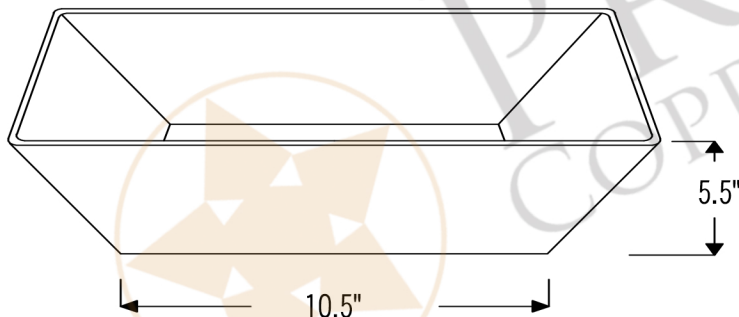

PACKAGE INCLUDES THE FOLLOWING ITEMS:

- * 17" Rectangle Wired Rim Vessel Hammered Copper Sink / ORB Finish (Model# VREC17WDB)
- * Single Handle Bathroom Vessel Faucet / ORB Finish (Model# B-VF01ORB)
- * 1.5" Non-Overflow Pop-up Bathroom Sink Drain / ORB Finish (Model# D-208ORB)
- * Neutral Cure Copper Sink Installation Silicone (Model# C900-ORB)
- * Copper Sink Wax (Model# W900-WAX)

* ORB: Oil Rubbed Bronze

SINK DETAILS (Model# VREC17WDB)

- * 17" Rectangle Wired Rim Vessel Hammered Copper Sink
- * Outer Dimension: 17.25" x 13.25" x 5.5"
- * Inner Dimension: 17" x 13" x 5.5"
- * Bottom Dimension: 10.5" x 7"
- * Rim: Wired
- * Drain Opening: 1.5" Non-Overflow
- * Color: Oil Rubbed Bronze

* ORB: Oil Rubbed Bronze

FAUCET DETAILS (Model# B-VF01ORB)

- * Single Handle Bathroom Vessel Faucet
- * Color: Oil Rubbed Bronze
- * Solid Brass Construction
- * Ceramic Disc Cartridges
- * Overall Height: 14.75"
- * ASME A112.18.1/CSA B125.1, NSF/ANSI 61, California Lead Plumbing Law, ADA and Prop 65 Compliant