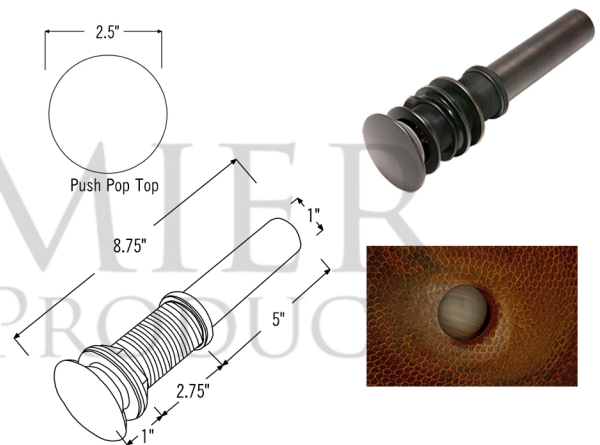

DRAIN DETAILS (Model# D-208ORB)

- 1.5" Non-Overflow Pop-up Bathroom Sink Drain
- Design: Push Pop Top
- Upper Flange Dimension: 2"
- Material: Solid Brass
- Prop 65 Compliant