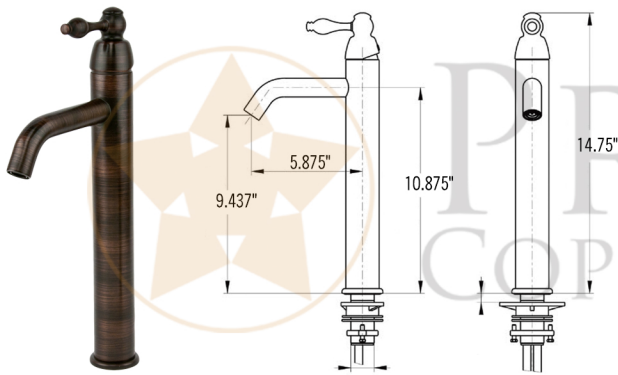

PACKAGE INCLUDES THE FOLLOWING ITEMS:

- * 17" Rectangle Wired Rim Vessel Hammered Copper Sink / ORB Finish (Model# VREC17WDB)
- * Single Handle Bathroom Vessel Faucet / ORB Finish (Model# B-VF01ORB)
- * 1.5" Non-Overflow Pop-up Bathroom Sink Drain / ORB Finish (Model# D-208ORB)
- * Neutral Cure Copper Sink Installation Silicone (Model# C900-ORB)
- * Copper Sink Wax (Model# W900-WAX)

* ORB: Oil Rubbed Bronze

SINK DETAILS (Model# VREC17WDB)

- * 17" Rectangle Wired Rim Vessel Hammered Copper Sink
- * Outer Dimension: 17.25" x 13.25" x 5.5"
- * Inner Dimension: 17" x 13" x 5.5"
- * Bottom Dimension: 10.5" x 7"
- * Rim: Wired
- * Drain Opening: 1.5" Non-Overflow
- * Color: Oil Rubbed Bronze

* ORB: Oil Rubbed Bronze

FAUCET DETAILS (Model# B-VF01ORB)

- * Single Handle Bathroom Vessel Faucet
- * Color: Oil Rubbed Bronze
- * Solid Brass Construction
- * Ceramic Disc Cartridges
- * Overall Height: 14.75"
- * ASME A112.18.1/CSA B125.1, NSF/ANSI 61, California Lead Plumbing Law, ADA and Prop 65 Compliant