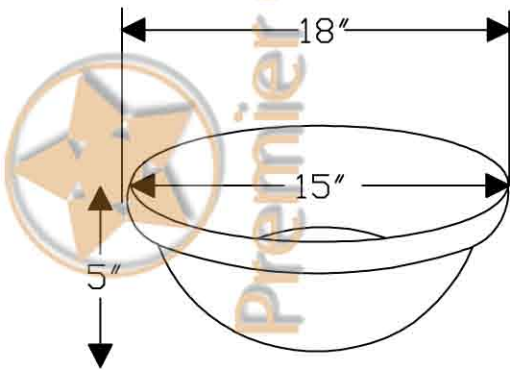

Premier Copper Products

ITEM # LO18RDB

18" OVAL ROLLED RIM BATHROOM SINK

CODE/STANDARD COMPLIANCE

* IAPMO/cUPC LISTED

OUTER DIMENSIONS: 18"X15"X5"

INNER DIMENSIONS: 15"X12"X5"

DRAIN SIZE: 1.5" W/O OVERFLOW

MATERIAL GAUGE: 17

IMPORTANT: THIS PRODUCT IS HAND CRAFTED AND SMALL VARIANCES MAY OCCUR. DIMENSIONS MAY VARY UP TO 1/4". DO NOT MAKE ANY INSTALLATION CUTS UNTIL YOU RECEIVE YOUR SINK.

BY PREMIER COPPER PRODUCTS

B-WS01ORB

8" WIDESPREAD BATHROOM FAUCET

FEATURES:

- All Brass Material
- Ceramic Cartridges
- Max Flow Rate: 2.2GPM(8.3LPM) @ 60PSI
- 100% Factory Tested
- Brass Pop-up Available

APPLICABLE STANDARDS/CODES: