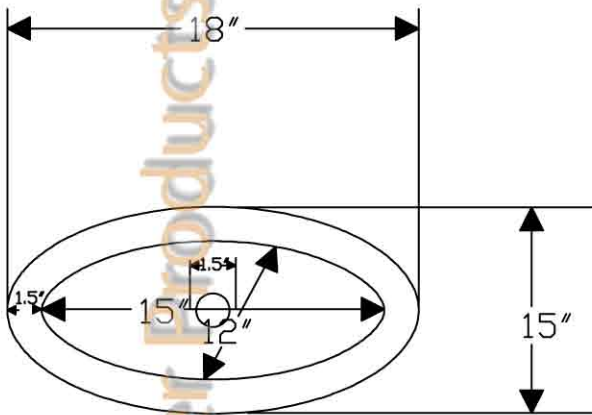

Premier Copper Products

ITEM # LO18RDB

18" OVAL ROLLED RIM BATHROOM SINK

CODE/STANDARD COMPLIANCE

* IAPMO/cUPC LISTED

OUTER DIMENSIONS: 18"X15"X5"

INNER DIMENSIONS: 15"X12"X5"

DRAIN SIZE: 1.5" W/O OVERFLOW

MATERIAL GAUGE: 17

IMPORTANT: THIS PRODUCT IS HAND CRAFTED AND SMALL VARIANCES MAY OCCUR. DIMENSIONS MAY VARY UP TO 1/4". DO NOT MAKE ANY INSTALLATION CUTS UNTIL YOU RECEIVE YOUR SINK.

BY PREMIER COPPER PRODUCTS

B-WS01ORB

8" WIDESPREAD BATHROOM FAUCET

FEATURES:

- All Brass Material
- Ceramic Cartridges
- Max Flow Rate: 2.2GPM(8.3LPM) @ 60PSI
- 100% Factory Tested
- Brass Pop-up Available

APPLICABLE STANDARDS/CODES: