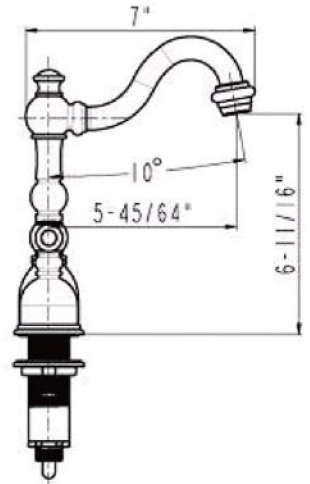

Premier Copper Products

ITEM # LO18RDB

18" OVAL ROLLED RIM BATHROOM SINK

CODE/STANDARD COMPLIANCE

* IAPMO/cUPC LISTED

OUTER DIMENSIONS: 18"X15"X5"

INNER DIMENSIONS: 15"X12"X5"

DRAIN SIZE: 1.5" W/O OVERFLOW

B-WS01ORB

8" WIDESPREAD BATHROOM FAUCET

FEATURES:

- All Brass Material
- Ceramic Cartridges
- Max Flow Rate: 2.2GPM(8.3LPM) @ 60PSI
- 100% Factory Tested
- Brass Pop-up Available

APPLICABLE STANDARDS/CODES:

- ASME A112.18.1
- CSA B125.1-2005
- NSF/ANSI 61-2007a
- California Lead Plumbing Law
- ADA

FINISHES:

- Oil Rubbed Bronze (ORB)
- Brushed Nickel (BN)

SPECIFIED MODEL:

Model	Description	Finish
B-WS01ORB-N	8" Widespread Bathroom Faucet W/ Non-Overflow Drain	ORB
B-WS01ORB-O	8" Widespread Bathroom Faucet W/ Overflow Style Drain	ORB

BY PREMIER COPPER PRODUCTS

B-WS010RB

PRODUCT SPECIFICATIONS

TRUTM Faucets

BY PREMIER COPPER PRODUCTS

B-WS01ORB

EXPLODED PARTS VIEW

BY PREMIER COPPER PRODUCTS