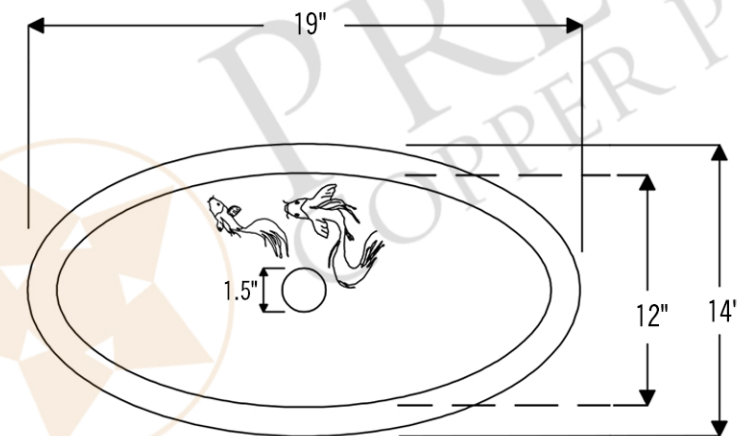

### **PACKAGE INCLUDES THE FOLLOWING ITEMS:**

- \* Oval Under Counter Hammered Bathroom Copper Sink w/ Two Small Koi Fish Design / ORB Finish (Model# LO19FKOIDB)
- \* Widespread Bathroom Faucet / ORB Finish (Model# B-WS01ORB)
- \* 1.5" Non-Overflow Pop-up Bathroom Sink Drain / ORB Finish (Model# D-208ORB)
- \* Neutral Cure Copper Sink Installation Silicone (Model# C900-ORB)
- \* Copper Sink Wax (Model# W900-WAX)

### **SINK DETAILS (Model# LO19FKOIDB)**

- \* Oval Under Counter Hammered Copper Sink w/ Two Small Koi Fish Design
- \* Color: Oil Rubbed Bronze
- \* Outer Dimension: 19" x 14" x 6"
- \* Inner Dimension: 17" x 12" x 6"
- \* Rim: 1"
- \* Drain Opening: 1.5" Non-Overflow
- \* Material Gauge: (17 Gauge or .0450")

### **FAUCET DETAILS (Model# B-WS01ORB)**

- \* Solid Brass Widespread Bathroom Faucet
- \* Overall Height: 9" / Overall Width: 13.625"
- \* Spout Reach: 6"
- \* Valve Type: Drip Free Ceramic Disc
- \* ASME A112.18.1/CSA B125.1, NSF/ANSI 61, California Lead Plumbing Law, ADA Compliant

### **SILICONE DETAILS (Model# C900-ORB)**

- \* Neutral Cure Installation Silicone
- \* Size: 4.7 OZ
- \* Matches a Variety of Different Styled Sinks and Drains