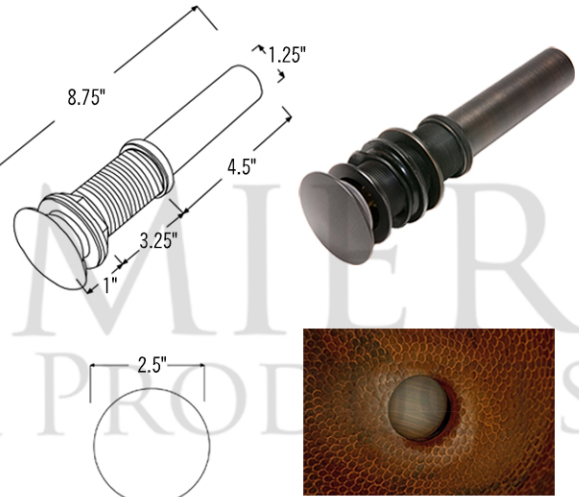

### **SINK DETAILS (Model# LO19FKOIDB)**

- \* Oval Under Counter Hammered Copper Sink w/ Two Small Koi Fish Design
- \* Color: Oil Rubbed Bronze
- \* Outer Dimension: 19" x 14" x 6"
- \* Inner Dimension: 17" x 12" x 6"
- \* Rim: 1"
- \* Drain Opening: 1.5" Non-Overflow
- \* Material Gauge: (17 Gauge or .0450")

### **PACKAGE INCLUDES THE FOLLOWING ITEMS:**

- \* Oval Under Counter Hammered Bathroom Copper Sink w/ Two Small Koi Fish Design / ORB Finish (Model# LO19FKOIDB)
- \* Widespread Bathroom Faucet / ORB Finish (Model# B-WS01ORB)
- \* 1.5" Non-Overflow Pop-up Bathroom Sink Drain / ORB Finish (Model# D-208ORB)
- \* Neutral Cure Copper Sink Installation Silicone (Model# C900-ORB)
- \* Copper Sink Wax (Model# W900-WAX)

### **FAUCET DETAILS (Model# B-WS01ORB)**

- \* Solid Brass Widespread Bathroom Faucet
- \* Overall Height: 9" / Overall Width: 13.625"
- \* Spout Reach: 6"
- \* Valve Type: Drip Free Ceramic Disc
- \* ASME A112.18.1/CSA B125.1, NSF/ANSI 61, California Lead Plumbing Law, ADA Compliant

### **DRAIN DETAILS (Model# D-208ORB)**

- \* 1.5" Non-Overflow Pop-up Bathroom Sink Drain
- \* Design: Push Pop Top
- \* Upper Flange Dimension: 2"
- \* Material: Solid Brass