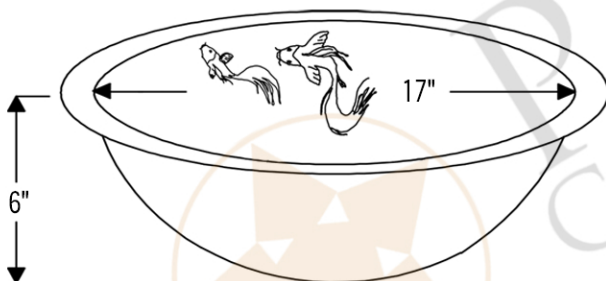

### **PACKAGE INCLUDES THE FOLLOWING ITEMS:**

- \* Oval Under Counter Hammered Bathroom Copper Sink w/ Two Small Koi Fish Design / ORB Finish (Model# LO19FKOIDB)
- \* Widespread Bathroom Faucet / ORB Finish (Model# B-WS01ORB)
- \* 1.5" Non-Overflow Pop-up Bathroom Sink Drain / ORB Finish (Model# D-208ORB)
- \* Neutral Cure Copper Sink Installation Silicone (Model# C900-ORB)
- \* Copper Sink Wax (Model# W900-WAX)

### **SINK DETAILS (Model# LO19FKOIDB)**

- \* Oval Under Counter Hammered Copper Sink w/ Two Small Koi Fish Design
- \* Color: Oil Rubbed Bronze
- \* Outer Dimension: 19" x 14" x 6"
- \* Inner Dimension: 17" x 12" x 6"
- \* Rim: 1"
- \* Drain Opening: 1.5" Non-Overflow
- \* Material Gauge: (17 Gauge or .0450")

### **FAUCET DETAILS (Model# B-WS01ORB)**

- \* Solid Brass Widespread Bathroom Faucet
- \* Overall Height: 9" / Overall Width: 13.625"
- \* Spout Reach: 6"
- \* Valve Type: Drip Free Ceramic Disc
- \* ASME A112.18.1/CSA B125.1, NSF/ANSI 61, California Lead Plumbing Law, ADA Compliant