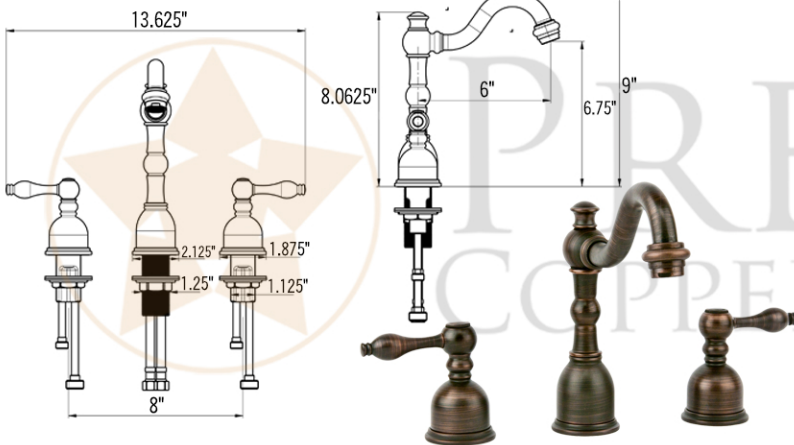

### **SINK DETAILS (Model# LO19FKOIDB)**

- \* Oval Under Counter Hammered Copper Sink w/ Two Small Koi Fish Design
- \* Color: Oil Rubbed Bronze
- \* Outer Dimension: 19" x 14" x 6"
- \* Inner Dimension: 17" x 12" x 6"
- \* Rim: 1"
- \* Drain Opening: 1.5" Non-Overflow
- \* Material Gauge: (17 Gauge or .0450")

### **PACKAGE INCLUDES THE FOLLOWING ITEMS:**

- \* Oval Under Counter Hammered Bathroom Copper Sink w/ Two Small Koi Fish Design / ORB Finish (Model# LO19FKOIDB)
- \* Widespread Bathroom Faucet / ORB Finish (Model# B-WS01ORB)
- \* 1.5" Non-Overflow Pop-up Bathroom Sink Drain / ORB Finish (Model# D-208ORB)
- \* Neutral Cure Copper Sink Installation Silicone (Model# C900-ORB)
- \* Copper Sink Wax (Model# W900-WAX)

### **FAUCET DETAILS (Model# B-WS01ORB)**

- \* Solid Brass Widespread Bathroom Faucet
- \* Overall Height: 9" / Overall Width: 13.625"
- \* Spout Reach: 6"
- \* Valve Type: Drip Free Ceramic Disc
- \* ASME A112.18.1/CSA B125.1, NSF/ANSI 61, California Lead Plumbing Law, ADA Compliant

### **SILICONE DETAILS (Model# C900-ORB)**

- \* Neutral Cure Installation Silicone
- \* Size: 4.7 OZ
- \* Matches a Variety of Different Styled Sinks and Drains