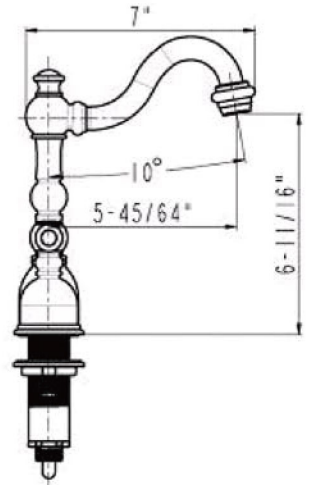

Premier Copper Products

CODE/STANDARD COMPLIANCE

* IAPMO/cUPC LISTED

ITEM # LO20FDB MASTER BATH OVAL FLAT RIM

OUTER DIMENSIONS: 20"X16"X7"

INNER DIMENSIONS: 18"X14"X7"

DRAIN SIZE: 1.5" W/O OVERFLOW

MATERIAL GAUGE: 17

8" WIDESPREAD BATHROOM FAUCET

FEATURES:

- All Brass Material
- Ceramic Cartridges
- Max Flow Rate: 2.2GPM(8.3LPM) @ 60PSI
- 100% Factory Tested
- Brass Pop-up Available

APPLICABLE STANDARDS/CODES:

- ASME A112.18.1
- CSA B125.1-2005
- NSF/ANSI 61-2007a
- California Lead Plumbing Law
- ADA

FINISHES:

- Oil Rubbed Bronze (ORB)
- Brushed Nickel (BN)

SPECIFIED MODEL:

Model	Description	Finish
B-WS01ORB-N	8" Widespread Bathroom Faucet W/ Non-Overflow Drain	ORB
B-WS01ORB-O	8" Widespread Bathroom Faucet W/ Overflow Style Drain	ORB

TRU™ Faucets

BY PREMIER COPPER PRODUCTS

B-WS010RB

PRODUCT SPECIFICATIONS

BY PREMIER COPPER PRODUCTS

B-WS01ORB

PARTS LISTING

26	2090165	HEXAGONAL MOUNTING SCREW
25	2860356	STAINLESS STEEL FLEXIBLE HOSE
24	2030022	CONTROL BODY
23	2120081	MOUNTING NUT
22	2180126	WASHER
21	2050167	WASHER
20	2010312	BASE SET
19	2110501	BODY CANOPY
18	2133083	CONTROL BODY
17	2050093	O-RING
16	2710101	FAST OPEN CARTRIDGE
15	2750409	HANDLE
14	2030032	CONNECT PIPE
13	2050068	O-RING
12	2050071	O-RING
11	2040232	CONNECTER
10	2180082	FRICTION WASHER
9	2050184	FRICTION WASHER
8	2040230	CONNECTER
7	2090273	SCREW
6	2110735	CAP
5	2040231	BODY CONNECTER
4	2050149	WASHER
3	2140186	SPOUT PIPE
2	2040233	CONNECTER
1	2700025	24 AERATOR