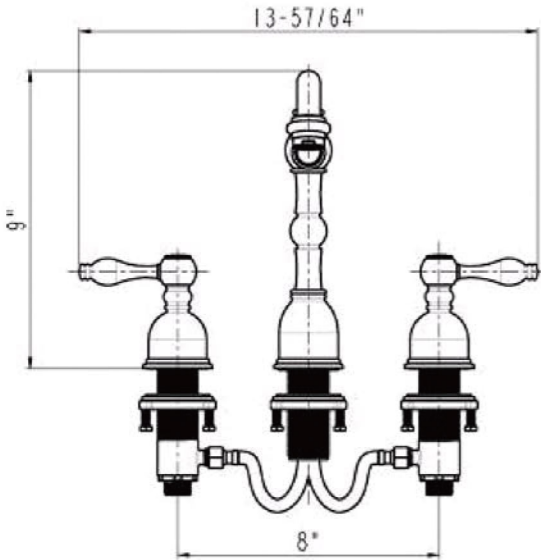

Premier Copper Products

CODE/STANDARD COMPLIANCE

* IAPMO/cUPC LISTED

ITEM # LO20FDB MASTER BATH OVAL FLAT RIM

OUTER DIMENSIONS: 20"X16"X7"

INNER DIMENSIONS: 18"X14"X7"

DRAIN SIZE: 1.5" W/O OVERFLOW

MATERIAL GAUGE: 17

8" WIDESPREAD BATHROOM FAUCET

FEATURES:

- All Brass Material
- Ceramic Cartridges
- Max Flow Rate: 2.2GPM(8.3LPM) @ 60PSI
- 100% Factory Tested
- Brass Pop-up Available

APPLICABLE STANDARDS/CODES:

- ASME A112.18.1
- CSA B125.1-2005
- NSF/ANSI 61-2007a
- California Lead Plumbing Law
- ADA

TRU™ Faucets

BY PREMIER COPPER PRODUCTS

B-WS010RB

PRODUCT SPECIFICATIONS

BY PREMIER COPPER PRODUCTS

B-WS01ORB

PARTS LISTING

26	2090165	HEXAGONAL MOUNTING SCREW
25	2860356	STAINLESS STEEL FLEXIBLE HOSE
24	2030022	CONTROL BODY
23	2120081	MOUNTING NUT
22	2180126	WASHER
21	2050167	WASHER
20	2010312	BASE SET
19	2110501	BODY CANOPY
18	2133083	CONTROL BODY
17	2050093	O-RING
16	2710101	FAST OPEN CARTRIDGE
15	2750409	HANDLE
14	2030032	CONNECT PIPE
13	2050068	O-RING
12	2050071	O-RING
11	2040232	CONNECTER
10	2180082	FRICTION WASHER
9	2050184	FRICTION WASHER
8	2040230	CONNECTER
7	2090273	SCREW
6	2110735	CAP
5	2040231	BODY CONNECTER
4	2050149	WASHER
3	2140186	SPOUT PIPE
2	2040233	CONNECTER
1	2700025	24 AERATOR