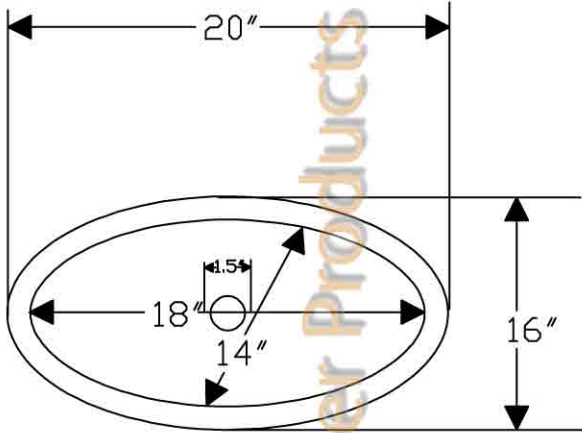

Premier Copper Products

CODE/STANDARD COMPLIANCE

* IAPMO/cUPC LISTED

ITEM # LO20FDB MASTER BATH OVAL FLAT RIM

OUTER DIMENSIONS: 20"X16"X7"

INNER DIMENSIONS: 18"X14"X7"

DRAIN SIZE: 1.5" W/O OVERFLOW

MATERIAL GAUGE: 17

IMPORTANT: THIS PRODUCT IS HAND CRAFTED AND SMALL VARIANCES MAY OCCUR. DIMENSIONS MAY VARY UP TO 1/4". DO NOT MAKE ANY INSTALLATION CUTS UNTIL YOU RECEIVE YOUR SINK.

BY PREMIER COPPER PRODUCTS

B-WS01ORB

8" WIDESPREAD BATHROOM FAUCET

FEATURES:

- All Brass Material
- Ceramic Cartridges
- Max Flow Rate: 2.2GPM(8.3LPM) @ 60PSI
- 100% Factory Tested
- Brass Pop-up Available

APPLICABLE STANDARDS/CODES:

- ASME A112.18.1
- CSA B125.1-2005
- NSF/ANSI 61-2007a
- California Lead Plumbing Law
- ADA