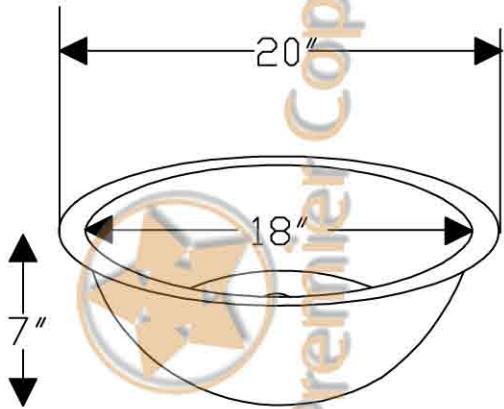

Premier Copper Products

CODE/STANDARD COMPLIANCE

* IAPMO/cUPC LISTED

ITEM # LO20FDB MASTER BATH OVAL FLAT RIM

OUTER DIMENSIONS: 20"X16"X7"

INNER DIMENSIONS: 18"X14"X7"

DRAIN SIZE: 1.5" W/O OVERFLOW

MATERIAL GAUGE: 17

IMPORTANT: THIS PRODUCT IS HAND CRAFTED AND SMALL VARIANCES MAY OCCUR. DIMENSIONS MAY VARY UP TO 1/4". DO NOT MAKE ANY INSTALLATION CUTS UNTIL YOU RECEIVE YOUR SINK.

BY PREMIER COPPER PRODUCTS

B-WS01ORB

8" WIDESPREAD BATHROOM FAUCET

FEATURES:

- All Brass Material
- Ceramic Cartridges
- Max Flow Rate: 2.2GPM(8.3LPM) @ 60PSI
- 100% Factory Tested
- Brass Pop-up Available

APPLICABLE STANDARDS/CODES:

- ASME A112.18.1
- CSA B125.1-2005
- NSF/ANSI 61-2007a
- California Lead Plumbing Law
- ADA