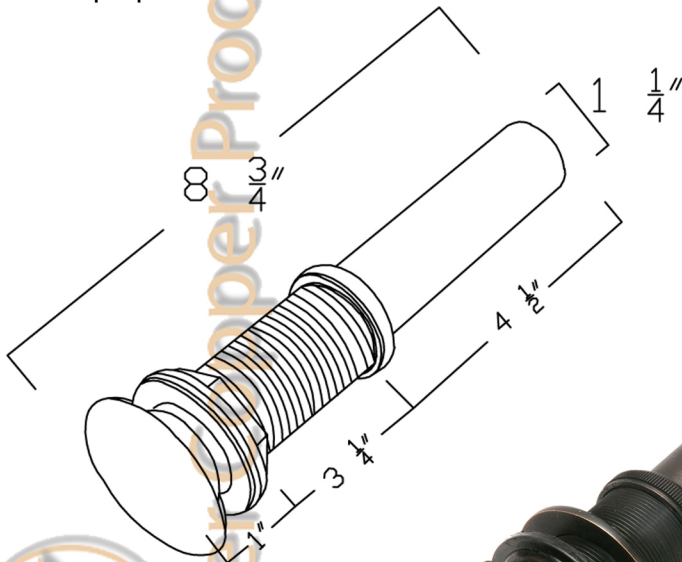

**PREMIER**  
COPPER PRODUCTS

**MODEL NUMBER: D-208ORB**

- \* Description: 1.5" Non-Overflow Pop-up Bathroom Sink Drain
- \* Dimensions: 8 3/4" x 1 1/4"
- \* Thread Length: 3 1/4"
- \* Finish: Oil Rubbed Bronze

Pop-up Cover

Premier Copper Products