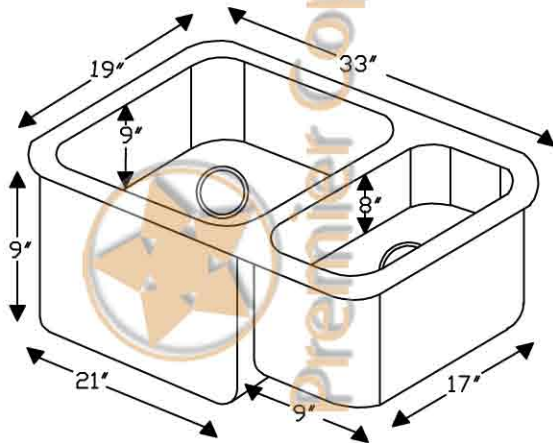

ITEM # K75DB33199 33" KITCHEN 75/25 DOUBLE BOWL SINK

CODE/STANDARD COMPLIANCE

* IAPMO/cUPC LISTED

OUTER DIMENSIONS: 33"X19"X9"
INNER DIMENSIONS: L:21"X17"X9" R:9"X17"X8"

DRAIN SIZE: 3.5" STANDARD
MATERIAL GAUGE: 14

IMPORTANT: THIS PRODUCT IS HAND CRAFTED AND SMALL VARIANCES MAY OCCUR. DIMENSIONS MAY VARY UP TO 1/4". DO NOT MAKE ANY INSTALLATION CUTS UNTIL YOU RECEIVE YOUR SINK.