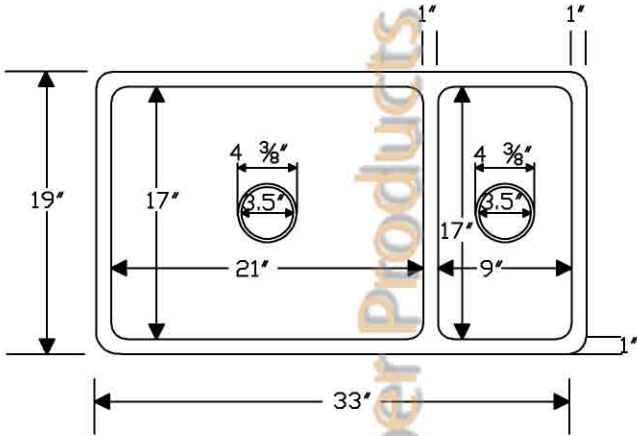

ITEM # K75DB33199 33" KITCHEN 75/25 DOUBLE BOWL SINK

CODE/STANDARD COMPLIANCE

* IAPMO/cUPC LISTED

OUTER DIMENSIONS: 33"X19"X9"
INNER DIMENSIONS: L:21"X17"X9" R:9"X17"X8"

DRAIN SIZE: 3.5" STANDARD
MATERIAL GAUGE: 14

IMPORTANT: THIS PRODUCT IS HAND CRAFTED AND SMALL VARIANCES MAY OCCUR. DIMENSIONS MAY VARY UP TO 1/4". DO NOT MAKE ANY INSTALLATION CUTS UNTIL YOU RECEIVE YOUR SINK.