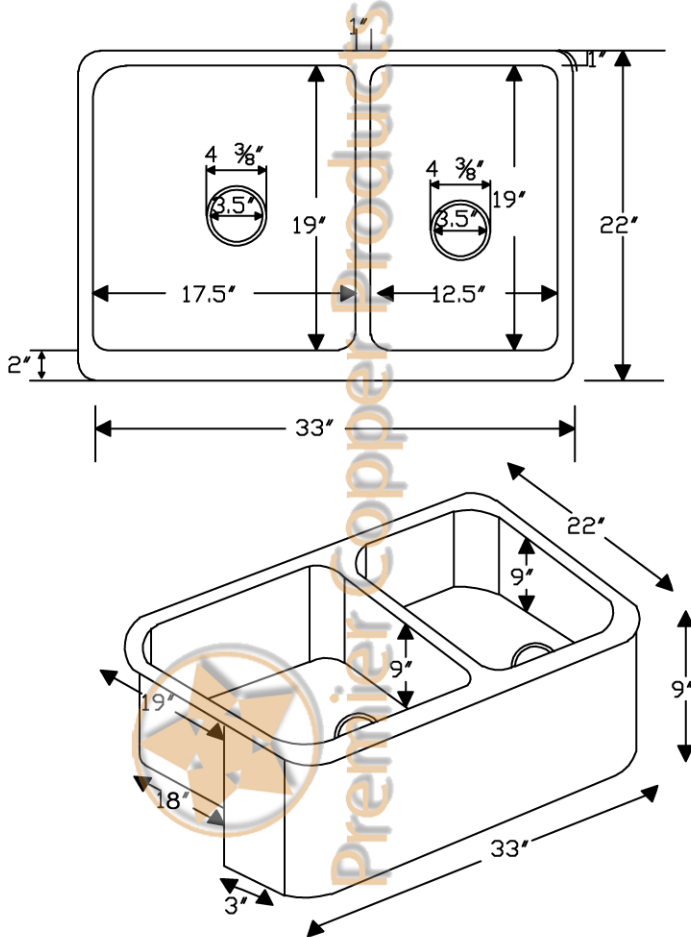

Premier Copper Products

ITEM # KA60DB33229 33" KITCHEN APRON 60/40 DOUBLE BOWL SINK

CODE/STANDARD COMPLIANCE

* IAPMO/cUPC LISTED

OUTER DIMENSIONS: 33"X22"X9"
INNER DIMENSIONS: L:17.5"X19"X9" R:12.5"X19"X9"

DRAIN SIZE: 3.5" STANDARD
MATERIAL GAUGE: 14

IMPORTANT: THIS PRODUCT IS HAND CRAFTED AND SMALL VARIANCES MAY OCCUR. DIMENSIONS MAY VARY UP TO 1/4". DO NOT MAKE ANY INSTALLATION CUTS UNTIL YOU RECEIVE YOUR SINK.