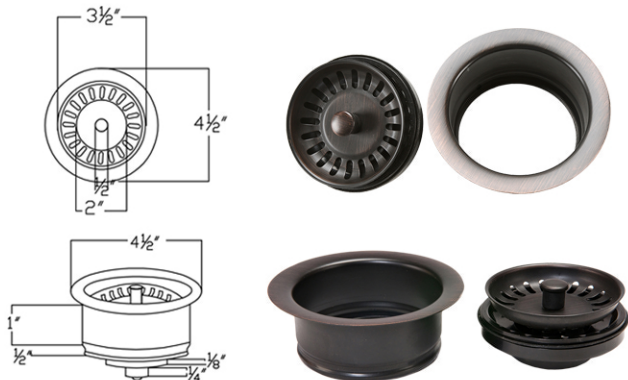

PACKAGE INCLUDES THE FOLLOWING ITEMS:

- * 33" Hammered Copper Kitchen Apron 25/75 Double Basin Sink / ORB Finish (Model# KA25DB33229)
- * 3.5" Garbage Disposal Drain w/ Basket / ORB Finish (Model# D-130ORB)
- * 3.5" Kitchen Basket Strainer Drain / ORB Finish (Model# D-132ORB)
- * Oil Rubbed Bronze Installation Silicone (Model# C900-ORB)
- * Copper Sink Wax (Model# W900-WAX)

* ORB: Oil Rubbed Bronze

SINK DETAILS (Model# KA25DB33229)

- * 33" Hammered Copper Kitchen Apron 25/75 Double Basin Sink
- * Color: Oil Rubbed Bronze
- * Outer Dimension: 33" x 22" x 9"
- * Inner Dimension: L: 9" x 19" x 8" R: 21" x 19" x 9"
- * Drain Size: 3.5" Standard
- * Material Gauge: 14

PACKAGE INCLUDES THE FOLLOWING ITEMS:

- * 33" Hammered Copper Kitchen Apron 25/75 Double Basin Sink / ORB Finish (Model# KA25DB33229)
- * 3.5" Garbage Disposal Drain w/ Basket / ORB Finish (Model# D-130ORB)
- * 3.5" Kitchen, Prep, Bar Basket Strainer Drain / ORB Finish (Model# D-132ORB)
- * Oil Rubbed Bronze Installation Silicone (Model# C900-ORB)
- * Copper Sink Wax (Model# W900-WAX)

* ORB: Oil Rubbed Bronze

DRAIN #1 DETAILS (Model# D-130ORB)

- * 3.5" Deluxe Garbage Disposal Drain w/ Basket
- * Color: Oil Rubbed Bronze
- * Inner Dimension: 3.5"
- * Outer Dimension: 4.5" x 2"
- * Installation Type: Insinkerator Brand Compatible
- * Material: Brass