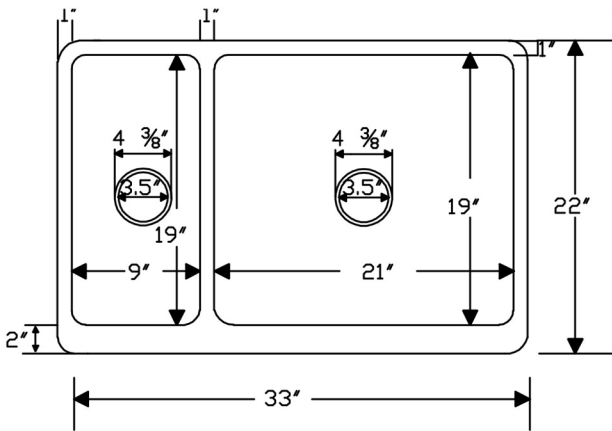

PACKAGE INCLUDES THE FOLLOWING ITEMS:

- * 33" Hammered Copper Kitchen Apron 25/75 Double Basin Sink / ORB Finish (Model# KA25DB33229)
- * 3.5" Garbage Disposal Drain w/ Basket / ORB Finish (Model# D-130ORB)
- * 3.5" Kitchen Basket Strainer Drain / ORB Finish (Model# D-132ORB)
- * Oil Rubbed Bronze Installation Silicone (Model# C900-ORB)
- * Copper Sink Wax (Model# W900-WAX)

* ORB: Oil Rubbed Bronze

SINK DETAILS (Model# KA25DB33229)

- * 33" Hammered Copper Kitchen Apron 25/75 Double Basin Sink
- * Color: Oil Rubbed Bronze
- * Outer Dimension: 33" x 22" x 9"
- * Inner Dimension: L: 9" x 19" x 8" R: 21" x 19" x 9"
- * Drain Size: 3.5" Standard
- * Material Gauge: 14

* ORB: Oil Rubbed Bronze

DRAIN #1 DETAILS (Model# D-130ORB)

- * 3.5" Deluxe Garbage Disposal Drain w/ Basket
- * Color: Oil Rubbed Bronze
- * Inner Dimension: 3.5"
- * Outer Dimension: 4.5" x 2"
- * Installation Type: Insinkerator Brand Compatible
- * Material: Brass

DRAIN #2 DETAILS (Model# D-132ORB)

- * 3.5" Kitchen, Prep, Bar Basket Strainer Drain
- * Color: Oil Rubbed Bronze
- * Inner Dimension: 3.5"
- * Outer Dimension: 4.5" x 3"
- * Installation Type: Compression
- * Material: Brass/PVC