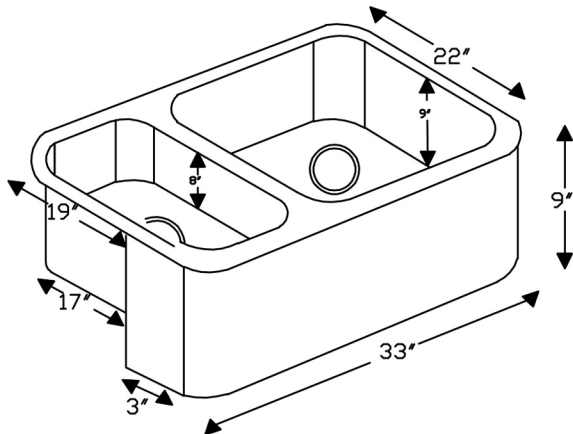

PACKAGE INCLUDES THE FOLLOWING ITEMS:

- * 33" Hammered Copper Kitchen Apron 25/75 Double Basin Sink / ORB Finish (Model# KA25DB33229)
- * 3.5" Garbage Disposal Drain w/ Basket / ORB Finish (Model# D-130ORB)
- * 3.5" Kitchen Basket Strainer Drain / ORB Finish (Model# D-132ORB)
- * Oil Rubbed Bronze Installation Silicone (Model# C900-ORB)
- * Copper Sink Wax (Model# W900-WAX)

* ORB: Oil Rubbed Bronze

SINK DETAILS (Model# KA25DB33229)

- * 33" Hammered Copper Kitchen Apron 25/75 Double Basin Sink
- * Color: Oil Rubbed Bronze
- * Outer Dimension: 33" x 22" x 9"
- * Inner Dimension: L: 9" x 19" x 8" R: 21" x 19" x 9"
- * Drain Size: 3.5" Standard
- * Material Gauge: 14

PACKAGE INCLUDES THE FOLLOWING ITEMS:

- * 33" Hammered Copper Kitchen Apron 25/75 Double Basin Sink / ORB Finish (Model# KA25DB33229)
- * 3.5" Garbage Disposal Drain w/ Basket / ORB Finish (Model# D-130ORB)
- * 3.5" Kitchen, Prep, Bar Basket Strainer Drain / ORB Finish (Model# D-132ORB)
- * Oil Rubbed Bronze Installation Silicone (Model# C900-ORB)
- * Copper Sink Wax (Model# W900-WAX)

* ORB: Oil Rubbed Bronze

DRAIN #1 DETAILS (Model# D-130ORB)

- * 3.5" Deluxe Garbage Disposal Drain w/ Basket
- * Color: Oil Rubbed Bronze
- * Inner Dimension: 3.5"
- * Outer Dimension: 4.5" x 2"
- * Installation Type: Insinkerator Brand Compatible
- * Material: Brass