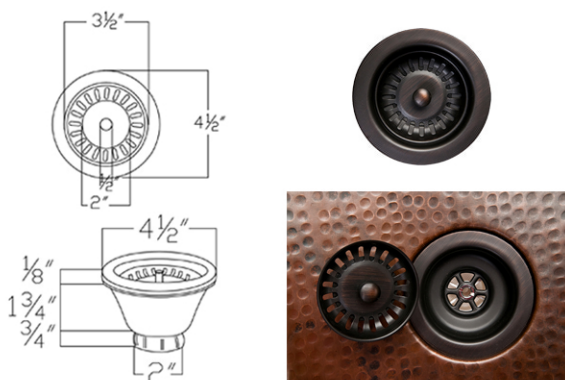

* ORB: Oil Rubbed Bronze

SINK DETAILS (Model# KA25DB33229)

- * 33" Hammered Copper Kitchen Apron 25/75 Double Basin Sink
- * Color: Oil Rubbed Bronze
- * Outer Dimension: 33" x 22" x 9"
- * Inner Dimension: L: 9" x 19" x 8" R: 21" x 19" x 9"
- * Drain Size: 3.5" Standard
- * Material Gauge: 14

* ORB: Oil Rubbed Bronze

DRAIN #1 DETAILS (Model# D-130ORB)

- * 3.5" Deluxe Garbage Disposal Drain w/ Basket
- * Color: Oil Rubbed Bronze
- * Inner Dimension: 3.5"
- * Outer Dimension: 4.5" x 2"
- * Installation Type: Insinkerator Brand Compatible
- * Material: Brass

DRAIN #2 DETAILS (Model# D-132ORB)

- * 3.5" Kitchen, Prep, Bar Basket Strainer Drain
- * Color: Oil Rubbed Bronze
- * Inner Dimension: 3.5"
- * Outer Dimension: 4.5" x 3"
- * Installation Type: Compression
- * Material: Brass/PVC

SILICONE DETAILS (Model# C900-ORB)

- * Neutral Cure Installation Silicone
- * Size: 4.5 OZ
- * Matches a Variety of Different Styled Sinks and Drains

COPPER SINK WAX DETAILS (Model# W900-WAX)

- * Copper Sink Wax & Cleaner
- * Made from Natural Bee's Wax
- * No Wax Build Up Ever!
- * Hard Water Protection
- * Works great on a variety of different surfaces: