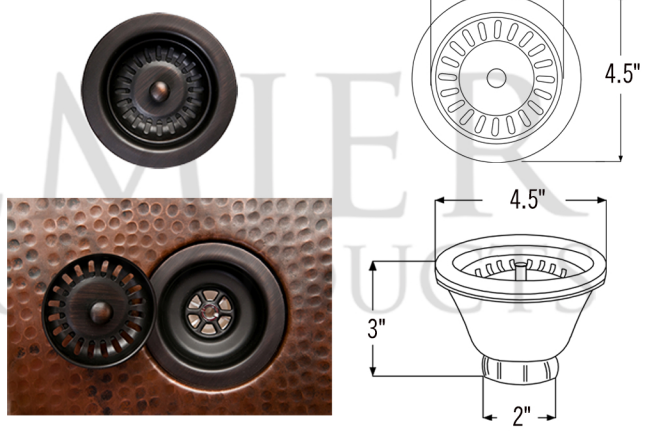

* ORB: Oil Rubbed Bronze

SINK DETAILS (Model# KA50RDB33249)

- * 33" Hammered Copper Kitchen Rounded Apron 50/50 Double Basin Sink
- * Color: Oil Rubbed Bronze
- * Outer Dimension: 33" x 24" x 9"
- * Inner Dimension: Left: 15" x 21" x 9" | Right: 15" x 21" x 9"
- * Rim: Left, Right & Back - 1" | Apron Front - 2"
- * Drain Opening: 3.5" Standard
- * Material Gauge: 14
- * CODE / STANDARD COMPLIANCE: IAPMO / cUPC LISTED

THIS PRODUCT IS HAND CRAFTED, SMALL VARIANCES IN COLOR AND SIZE MAY OCCUR.
DO NOT MAKE ANY INSTALLATION CUTS UNTIL YOU RECEIVE YOUR ITEM(S).

PACKAGE INCLUDES THE FOLLOWING ITEMS:

- * 33" Hammered Copper Kitchen Rounded Apron 50/50 Double Basin Sink (Model# KA50RDB33249)
- * 3.5" Garbage Disposal Drain w/ Basket / ORB Finish (Model# D-130ORB)
- * 3.5" Kitchen Basket Strainer Drain / ORB Finish (Model# D-132ORB)
- * Oil Rubbed Bronze Installation Silicone (Model# C900-ORB)
- * Copper Sink Wax (Model# W900-WAX)

* ORB: Oil Rubbed Bronze

DRAIN #1 DETAILS (Model# D-130ORB)

- * 3.5" Deluxe Garbage Disposal Drain w/ Basket
- * Color: Oil Rubbed Bronze
- * Outer Dimension: 4.5" x 2.25"
- * Inner Dimension: 3.5"
- * Installation Type: Insinkerator Brand Compatible
- * Material: Brass
- * Prop 65 Compliant

SILICONE DETAILS (Model# C900-ORB)

- * Neutral Cure Installation Silicone
- * Size: 4.7 OZ
- * Matches a Variety of Different Styled Sinks and Drains

COPPER SINK WAX DETAILS (Model# W900-WAX)

- * Copper Sink Wax Protectant
- * Made from Natural Bee's Wax
- * No Wax Build Up Ever!
- * Hard Water Protection
- * Works great on a variety of different surfaces: