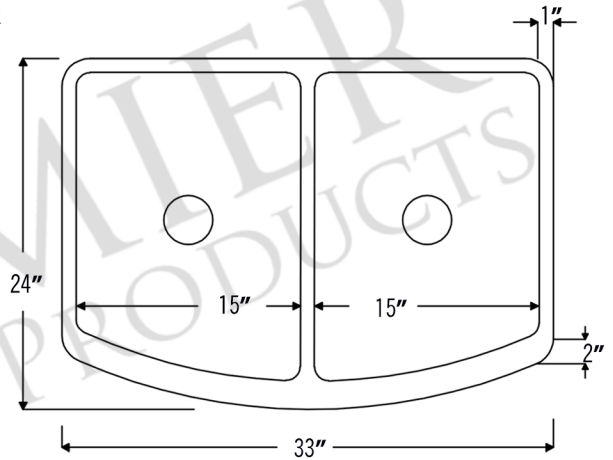

PACKAGE INCLUDES THE FOLLOWING ITEMS:

- * 33" Hammered Copper Kitchen Rounded Apron 50/50 Double Basin Sink (Model# KA50RDB33249)
- * 3.5" Garbage Disposal Drain w/ Basket / ORB Finish (Model# D-130ORB)
- * 3.5" Kitchen Basket Strainer Drain / ORB Finish (Model# D-132ORB)
- * Oil Rubbed Bronze Installation Silicone (Model# C900-ORB)
- * Copper Sink Wax (Model# W900-WAX)

* ORB: Oil Rubbed Bronze

SINK DETAILS (Model# KA50RDB33249)

- * 33" Hammered Copper Kitchen Rounded Apron 50/50 Double Basin Sink
- * Color: Oil Rubbed Bronze
- * Outer Dimension: 33" x 24" x 9"
- * Inner Dimension: Left: 15" x 21" x 9" | Right: 15" x 21" x 9"
- * Rim: Left, Right & Back - 1" | Apron Front - 2"
- * Drain Opening: 3.5" Standard
- * Material Gauge: 14
- * CODE / STANDARD COMPLIANCE: IAPMO / cUPC LISTED

* ORB: Oil Rubbed Bronze

DRAIN #1 DETAILS (Model# D-130ORB)

- * 3.5" Deluxe Garbage Disposal Drain w/ Basket
- * Color: Oil Rubbed Bronze
- * Outer Dimension: 4.5" x 2.25"
- * Inner Dimension: 3.5"
- * Installation Type: Insinkerator Brand Compatible
- * Material: Brass
- * Prop 65 Compliant

DRAIN #2 DETAILS (Model# D-132ORB)

- * 3.5" Kitchen, Prep, Bar Basket Strainer Drain
- * Color: Oil Rubbed Bronze
- * Outer Dimension: 4.5" x 3"
- * Inner Dimension: 3.5"
- * Installation Type: Compression
- * Material: Brass/PVC
- * Prop 65 Compliant