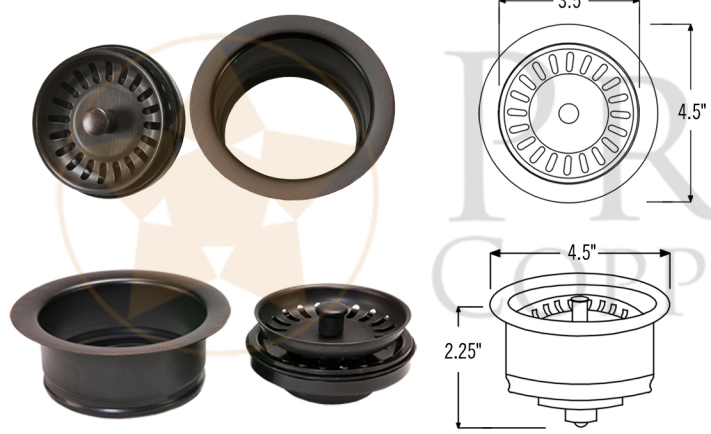

PACKAGE INCLUDES THE FOLLOWING ITEMS:

- * 33" Hammered Copper Kitchen Rounded Apron 50/50 Double Basin Sink (Model# KA50RDB33249)
- * 3.5" Garbage Disposal Drain w/ Basket / ORB Finish (Model# D-130ORB)
- * 3.5" Kitchen Basket Strainer Drain / ORB Finish (Model# D-132ORB)
- * Oil Rubbed Bronze Installation Silicone (Model# C900-ORB)
- * Copper Sink Wax (Model# W900-WAX)

* ORB: Oil Rubbed Bronze

SINK DETAILS (Model# KA50RDB33249)

- * 33" Hammered Copper Kitchen Rounded Apron 50/50 Double Basin Sink
- * Color: Oil Rubbed Bronze
- * Outer Dimension: 33" x 24" x 9"
- * Inner Dimension: Left: 15" x 21" x 9" | Right: 15" x 21" x 9"
- * Rim: Left, Right & Back - 1" | Apron Front - 2"
- * Drain Opening: 3.5" Standard
- * Material Gauge: 14
- * CODE / STANDARD COMPLIANCE: IAPMO / cUPC LISTED

THIS PRODUCT IS HAND CRAFTED, SMALL VARIANCES IN COLOR AND SIZE MAY OCCUR.
DO NOT MAKE ANY INSTALLATION CUTS UNTIL YOU RECEIVE YOUR ITEM(S).

PACKAGE INCLUDES THE FOLLOWING ITEMS:

- * 33" Hammered Copper Kitchen Rounded Apron 50/50 Double Basin Sink (Model# KA50RDB33249)
- * 3.5" Garbage Disposal Drain w/ Basket / ORB Finish (Model# D-130ORB)
- * 3.5" Kitchen Basket Strainer Drain / ORB Finish (Model# D-132ORB)
- * Oil Rubbed Bronze Installation Silicone (Model# C900-ORB)
- * Copper Sink Wax (Model# W900-WAX)

* ORB: Oil Rubbed Bronze

DRAIN #1 DETAILS (Model# D-130ORB)

- * 3.5" Deluxe Garbage Disposal Drain w/ Basket
- * Color: Oil Rubbed Bronze
- * Outer Dimension: 4.5" x 2.25"
- * Inner Dimension: 3.5"
- * Installation Type: Insinkerator Brand Compatible
- * Material: Brass
- * Prop 65 Compliant