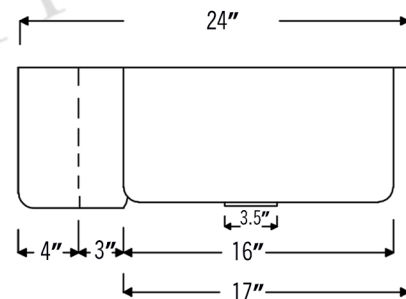

PACKAGE INCLUDES THE FOLLOWING ITEMS:

- * 33" Hammered Copper Kitchen Rounded Apron 50/50 Double Basin Sink (Model# KA50RDB33249)
- * 3.5" Garbage Disposal Drain w/ Basket / ORB Finish (Model# D-130ORB)
- * 3.5" Kitchen Basket Strainer Drain / ORB Finish (Model# D-132ORB)
- * Oil Rubbed Bronze Installation Silicone (Model# C900-ORB)
- * Copper Sink Wax (Model# W900-WAX)

* ORB: Oil Rubbed Bronze

SINK DETAILS (Model# KA50RDB33249)

- * 33" Hammered Copper Kitchen Rounded Apron 50/50 Double Basin Sink
- * Color: Oil Rubbed Bronze
- * Outer Dimension: 33" x 24" x 9"
- * Inner Dimension: Left: 15" x 21" x 9" | Right: 15" x 21" x 9"
- * Rim: Left, Right & Back - 1" | Apron Front - 2"
- * Drain Opening: 3.5" Standard
- * Material Gauge: 14
- * CODE / STANDARD COMPLIANCE: IAPMO / cUPC LISTED

* ORB: Oil Rubbed Bronze

DRAIN #1 DETAILS (Model# D-130ORB)

- * 3.5" Deluxe Garbage Disposal Drain w/ Basket
- * Color: Oil Rubbed Bronze
- * Outer Dimension: 4.5" x 2.25"
- * Inner Dimension: 3.5"
- * Installation Type: Insinkerator Brand Compatible
- * Material: Brass
- * Prop 65 Compliant

DRAIN #2 DETAILS (Model# D-132ORB)

- * 3.5" Kitchen, Prep, Bar Basket Strainer Drain
- * Color: Oil Rubbed Bronze
- * Outer Dimension: 4.5" x 3"
- * Inner Dimension: 3.5"
- * Installation Type: Compression
- * Material: Brass/PVC
- * Prop 65 Compliant