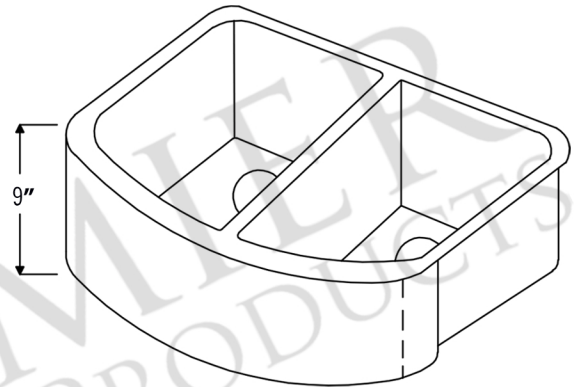

PACKAGE INCLUDES THE FOLLOWING ITEMS:

- * 33" Hammered Copper Kitchen Rounded Apron 50/50 Double Basin Sink (Model# KA50RDB33249)
- * 3.5" Garbage Disposal Drain w/ Basket / ORB Finish (Model# D-130ORB)
- * 3.5" Kitchen Basket Strainer Drain / ORB Finish (Model# D-132ORB)
- * Oil Rubbed Bronze Installation Silicone (Model# C900-ORB)
- * Copper Sink Wax (Model# W900-WAX)

* ORB: Oil Rubbed Bronze

SINK DETAILS (Model# KA50RDB33249)

- * 33" Hammered Copper Kitchen Rounded Apron 50/50 Double Basin Sink
- * Color: Oil Rubbed Bronze
- * Outer Dimension: 33" x 24" x 9"
- * Inner Dimension: Left: 15" x 21" x 9" | Right: 15" x 21" x 9"
- * Rim: Left, Right & Back - 1" | Apron Front - 2"
- * Drain Opening: 3.5" Standard
- * Material Gauge: 14
- * CODE / STANDARD COMPLIANCE: IAPMO / cUPC LISTED

THIS PRODUCT IS HAND CRAFTED, SMALL VARIANCES IN COLOR AND SIZE MAY OCCUR.
DO NOT MAKE ANY INSTALLATION CUTS UNTIL YOU RECEIVE YOUR ITEM(S).

PACKAGE INCLUDES THE FOLLOWING ITEMS:

- * 33" Hammered Copper Kitchen Rounded Apron 50/50 Double Basin Sink (Model# KA50RDB33249)
- * 3.5" Garbage Disposal Drain w/ Basket / ORB Finish (Model# D-130ORB)
- * 3.5" Kitchen Basket Strainer Drain / ORB Finish (Model# D-132ORB)
- * Oil Rubbed Bronze Installation Silicone (Model# C900-ORB)
- * Copper Sink Wax (Model# W900-WAX)

* ORB: Oil Rubbed Bronze

DRAIN #1 DETAILS (Model# D-130ORB)

- * 3.5" Deluxe Garbage Disposal Drain w/ Basket
- * Color: Oil Rubbed Bronze
- * Outer Dimension: 4.5" x 2.25"
- * Inner Dimension: 3.5"
- * Installation Type: Insinkerator Brand Compatible
- * Material: Brass
- * Prop 65 Compliant