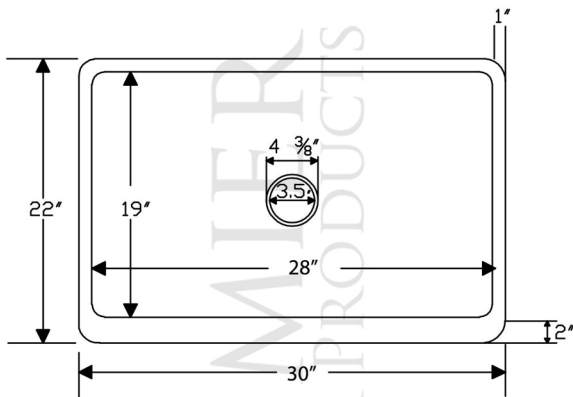

PACKAGE INCLUDES THE FOLLOWING ITEMS:

- * 30" Hammered Copper Kitchen Apron Single Basin Sink w/ Barrel Strap Design / ORB Finish (Model# KASDB30229BS)
- * 3.5" Garbage Disposal Drain w/ Basket / ORB Finish (Model# D-130ORB)
- * Oil Rubbed Bronze Installation Silicone (Model# C900-ORB)
- * Copper Sink Wax (Model# W900-WAX)

* ORB: Oil Rubbed Bronze

SINK DETAILS (Model# KASDB30229BS)

- * 30" Hammered Copper Kitchen Apron Single Basin Sink w/ Barrel Strap Design
- * Color: Oil Rubbed Bronze
- * Outer Dimension: 30" x 22" x 9"
- * Inner Dimension: 28" x 19" x 9"
- * Drain Size: 3.5" Standard
- * Material Gauge: 14

* ORB: Oil Rubbed Bronze

DRAIN #1 DETAILS (Model# D-130ORB)

- * 3.5" Deluxe Garbage Disposal Drain w/ Basket
- * Color: Oil Rubbed Bronze
- * Inner Dimension: 3.5"
- * Outer Dimension: 4.5" x 2"
- * Installation Type: Insinkerator Brand Compatible
- * Material: Brass

SILICONE DETAILS (Model# C900-ORB)

- * Neutral Cure Installation Silicone
- * Size: 4.5 OZ
- * Matches a Variety of Different Styled Sinks and Drains

COPPER SINK WAX DETAILS (Model# W900-WAX)

- * Copper Sink Wax & Cleaner
- * Made from Natural Bee's Wax
- * No Wax Build Up Ever!
- * Hard Water Protection
- * Works great on a variety of different surfaces: