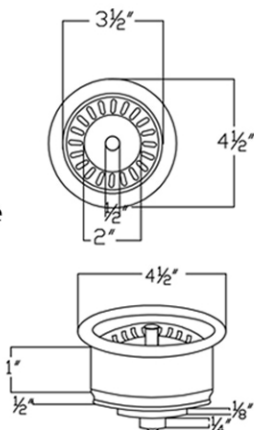

* ORB: Oil Rubbed Bronze

SINK DETAILS (Model# KASDB30229BS)

- * 30" Hammered Copper Kitchen Apron Single Basin Sink w/ Barrel Strap Design
- * Color: Oil Rubbed Bronze
- * Outer Dimension: 30" x 22" x 9"
- * Inner Dimension: 28" x 19" x 9"
- * Drain Size: 3.5" Standard
- * Material Gauge: 14

* ORB: Oil Rubbed Bronze

DRAIN #1 DETAILS (Model# D-130ORB)

- * 3.5" Deluxe Garbage Disposal Drain w/ Basket
- * Color: Oil Rubbed Bronze
- * Inner Dimension: 3.5"
- * Outer Dimension: 4.5" x 2"
- * Installation Type: Insinkerator Brand Compatible
- * Material: Brass

SILICONE DETAILS (Model# C900-ORB)

- * Neutral Cure Installation Silicone
- * Size: 4.5 OZ
- * Matches a Variety of Different Styled Sinks and Drains

COPPER SINK WAX DETAILS (Model# W900-WAX)

- * Copper Sink Wax & Cleaner
- * Made from Natural Bee's Wax
- * No Wax Build Up Ever!
- * Hard Water Protection
- * Works great on a variety of different surfaces: