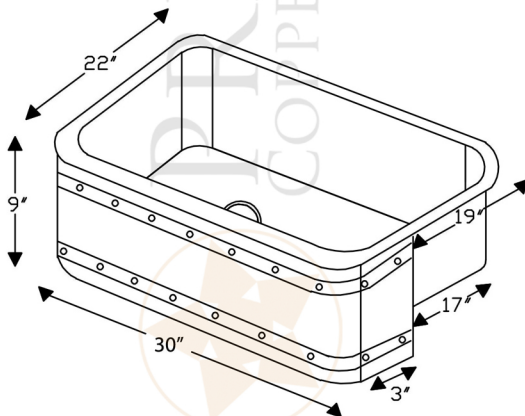

PACKAGE INCLUDES THE FOLLOWING ITEMS:

- * 30" Hammered Copper Kitchen Apron Single Basin Sink w/ Barrel Strap Design / ORB Finish (Model# KASDB30229BS)
- * 3.5" Garbage Disposal Drain w/ Basket / ORB Finish (Model# D-130ORB)
- * Oil Rubbed Bronze Installation Silicone (Model# C900-ORB)
- * Copper Sink Wax (Model# W900-WAX)

* ORB: Oil Rubbed Bronze

SINK DETAILS (Model# KASDB30229BS)

- * 30" Hammered Copper Kitchen Apron Single Basin Sink w/ Barrel Strap Design
- * Color: Oil Rubbed Bronze
- * Outer Dimension: 30" x 22" x 9"
- * Inner Dimension: 28" x 19" x 9"
- * Drain Size: 3.5" Standard
- * Material Gauge: 14

* ORB: Oil Rubbed Bronze

DRAIN #1 DETAILS (Model# D-130ORB)

- * 3.5" Deluxe Garbage Disposal Drain w/ Basket
- * Color: Oil Rubbed Bronze
- * Inner Dimension: 3.5"
- * Outer Dimension: 4.5" x 2"
- * Installation Type: Insinkerator Brand Compatible
- * Material: Brass