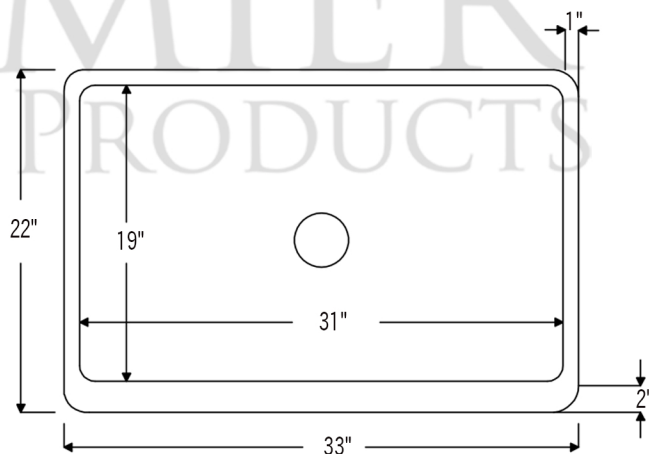

PACKAGE INCLUDES THE FOLLOWING ITEMS:

- * 33" Hammered Copper Kitchen Apron Single Basin Sink w/ Fleur De Lis Design and Apron Front Nickel Background (Model# KASDB33229F-NB)
- * 3.5" Garbage Disposal Drain w/ Basket / ORB Finish (Model# D-130ORB)
- * Oil Rubbed Bronze Installation Silicone (Model# C900-ORB)
- * Copper Sink Wax (Model# W900-WAX)

* ORB: Oil Rubbed Bronze

SINK DETAILS (Model# KASDB33229F-NB)

- * 33" Hammered Copper Kitchen Apron Single Basin Sink w/ Fleur De Lis Design and Apron Front Nickel Background
- * Color: Oil Rubbed Bronze
- * Outer Dimension: 33" x 22" x 9"
- * Inner Dimension: 31" x 19" x 9"
- * Rim: Left, Back, Right - 1" / Front - 2"
- * Drain Opening: 3.5" Standard
- * Material Gauge: 14
- * CODE / STANDARD COMPLIANCE: IAPMO / cUPC LISTED

* ORB: Oil Rubbed Bronze

DRAIN DETAILS (Model# D-130ORB)

- * 3.5" Deluxe Garbage Disposal Drain w/ Basket
- * Color: Oil Rubbed Bronze
- * Outer Dimension: 4.5" x 2.25"
- * Inner Dimension: 3.5"
- * Installation Type: Insinkerator Brand Compatible
- * Material: Brass
- * Prop 65 Compliant

SILICONE DETAILS (Model# C900-ORB)

- * Neutral Cure Installation Silicone
- * Size: 4.7 OZ
- * Matches a Variety of Different Styled Sinks and Drains

COPPER SINK WAX DETAILS (Model# W900-WAX)

- * Copper Sink Wax Protectant
- * Made from Natural Bee's Wax
- * No Wax Build Up Ever!
- * Hard Water Protection
- * Works great on a variety of different surfaces: