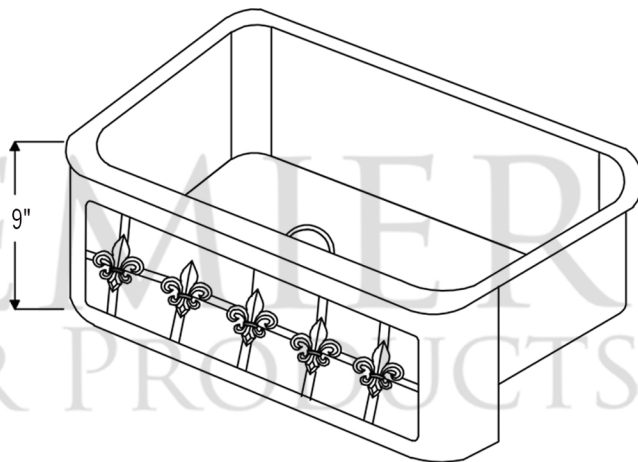

PACKAGE INCLUDES THE FOLLOWING ITEMS:

- * 33" Hammered Copper Kitchen Apron Single Basin Sink w/ Fleur De Lis Design and Apron Front Nickel Background (Model# KASDB33229F-NB)
- * 3.5" Garbage Disposal Drain w/ Basket / ORB Finish (Model# D-130ORB)
- * Oil Rubbed Bronze Installation Silicone (Model# C900-ORB)
- * Copper Sink Wax (Model# W900-WAX)

* ORB: Oil Rubbed Bronze

SINK DETAILS (Model# KASDB33229F-NB)

- * 33" Hammered Copper Kitchen Apron Single Basin Sink w/ Fleur De Lis Design and Apron Front Nickel Background
- * Color: Oil Rubbed Bronze
- * Outer Dimension: 33" x 22" x 9"
- * Inner Dimension: 31" x 19" x 9"
- * Rim: Left, Back, Right - 1" / Front - 2"
- * Drain Opening: 3.5" Standard
- * Material Gauge: 14
- * CODE / STANDARD COMPLIANCE: IAPMO / cUPC LISTED

* ORB: Oil Rubbed Bronze

DRAIN DETAILS (Model# D-130ORB)

- * 3.5" Deluxe Garbage Disposal Drain w/ Basket
- * Color: Oil Rubbed Bronze
- * Outer Dimension: 4.5" x 2.25"
- * Inner Dimension: 3.5"
- * Installation Type: Insinkerator Brand Compatible
- * Material: Brass
- * Prop 65 Compliant