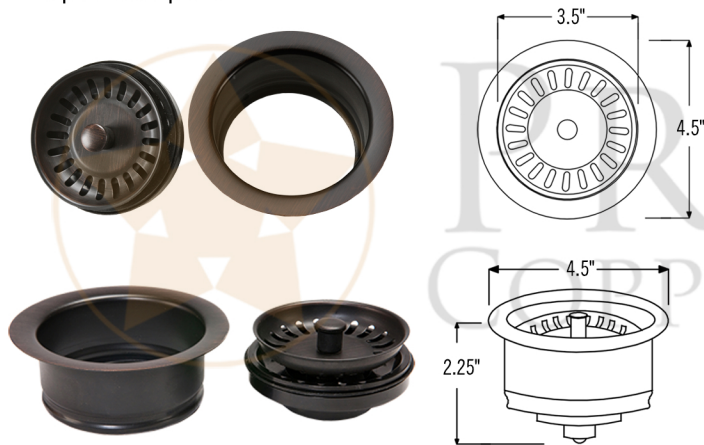

PACKAGE INCLUDES THE FOLLOWING ITEMS:

- * 33" Hammered Copper Kitchen Apron Single Basin Sink w/ Fleur De Lis Design and Apron Front Nickel Background (Model# KASDB33229F-NB)
- * 3.5" Garbage Disposal Drain w/ Basket / ORB Finish (Model# D-130ORB)
- * Oil Rubbed Bronze Installation Silicone (Model# C900-ORB)
- * Copper Sink Wax (Model# W900-WAX)

* ORB: Oil Rubbed Bronze

SINK DETAILS (Model# KASDB33229F-NB)

- * 33" Hammered Copper Kitchen Apron Single Basin Sink w/ Fleur De Lis Design and Apron Front Nickel Background
- * Color: Oil Rubbed Bronze
- * Outer Dimension: 33" x 22" x 9"
- * Inner Dimension: 31" x 19" x 9"
- * Rim: Left, Back, Right - 1" / Front - 2"
- * Drain Opening: 3.5" Standard
- * Material Gauge: 14
- * CODE / STANDARD COMPLIANCE: IAPMO / cUPC LISTED

* ORB: Oil Rubbed Bronze

DRAIN DETAILS (Model# D-130ORB)

- * 3.5" Deluxe Garbage Disposal Drain w/ Basket
- * Color: Oil Rubbed Bronze
- * Outer Dimension: 4.5" x 2.25"
- * Inner Dimension: 3.5"
- * Installation Type: Insinkerator Brand Compatible
- * Material: Brass
- * Prop 65 Compliant