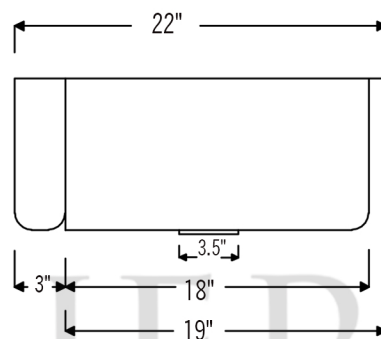

PACKAGE INCLUDES THE FOLLOWING ITEMS:

- * 33" Hammered Copper Kitchen Apron Single Basin Sink w/ Fleur De Lis Design and Apron Front Nickel Background (Model# KASDB33229F-NB)
- * 3.5" Garbage Disposal Drain w/ Basket / ORB Finish (Model# D-130ORB)
- * Oil Rubbed Bronze Installation Silicone (Model# C900-ORB)
- * Copper Sink Wax (Model# W900-WAX)

* ORB: Oil Rubbed Bronze

SINK DETAILS (Model# KASDB33229F-NB)

- * 33" Hammered Copper Kitchen Apron Single Basin Sink w/ Fleur De Lis Design and Apron Front Nickel Background
- * Color: Oil Rubbed Bronze
- * Outer Dimension: 33" x 22" x 9"
- * Inner Dimension: 31" x 19" x 9"
- * Rim: Left, Back, Right - 1" / Front - 2"
- * Drain Opening: 3.5" Standard
- * Material Gauge: 14
- * CODE / STANDARD COMPLIANCE: IAPMO / cUPC LISTED

* ORB: Oil Rubbed Bronze

DRAIN DETAILS (Model# D-130ORB)

- * 3.5" Deluxe Garbage Disposal Drain w/ Basket
- * Color: Oil Rubbed Bronze
- * Outer Dimension: 4.5" x 2.25"
- * Inner Dimension: 3.5"
- * Installation Type: Insinkerator Brand Compatible
- * Material: Brass
- * Prop 65 Compliant