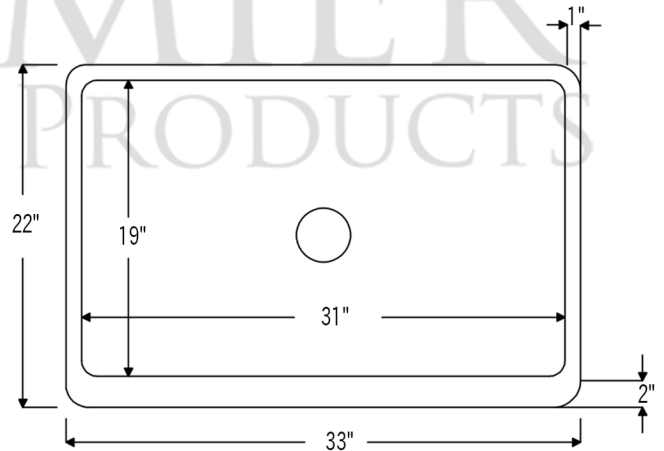

PACKAGE INCLUDES THE FOLLOWING ITEMS:

- * 33" Hammered Copper Kitchen Apron Single Basin Sink w/ Vineyard Design and Apron Front Nickel Background (Model# KASDB33229G-NB)
- * 3.5" Garbage Disposal Drain w/ Basket / ORB Finish (Model# D-130ORB)
- * Oil Rubbed Bronze Installation Silicone (Model# C900-ORB)
- * Copper Sink Wax (Model# W900-WAX)

* ORB: Oil Rubbed Bronze

SINK DETAILS (Model# KASDB33229G-NB)

- * 33" Hammered Copper Kitchen Apron Single Basin Sink w/ Vineyard Design and Apron Front Nickel Background
- * Color: Oil Rubbed Bronze
- * Outer Dimension: 33" x 22" x 9"
- * Inner Dimension: 31" x 19" x 9"
- * Rim: Left, Back, Right - 1" / Front - 2"
- * Drain Opening: 3.5" Standard
- * Material Gauge: 14
- * CODE / STANDARD COMPLIANCE: IAPMO / cUPC LISTED

* ORB: Oil Rubbed Bronze

DRAIN DETAILS (Model# D-130ORB)

- * 3.5" Deluxe Garbage Disposal Drain w/ Basket
- * Color: Oil Rubbed Bronze
- * Outer Dimension: 4.5" x 2.25"
- * Inner Dimension: 3.5"
- * Installation Type: Insinkerator Brand Compatible
- * Material: Brass
- * Prop 65 Compliant

SILICONE DETAILS (Model# C900-ORB)

- * Neutral Cure Installation Silicone
- * Size: 4.7 OZ
- * Matches a Variety of Different Styled Sinks and Drains

COPPER SINK WAX DETAILS (Model# W900-WAX)

- * Copper Sink Wax Protectant
- * Made from Natural Bee's Wax
- * No Wax Build Up Ever!
- * Hard Water Protection
- * Works great on a variety of different surfaces: