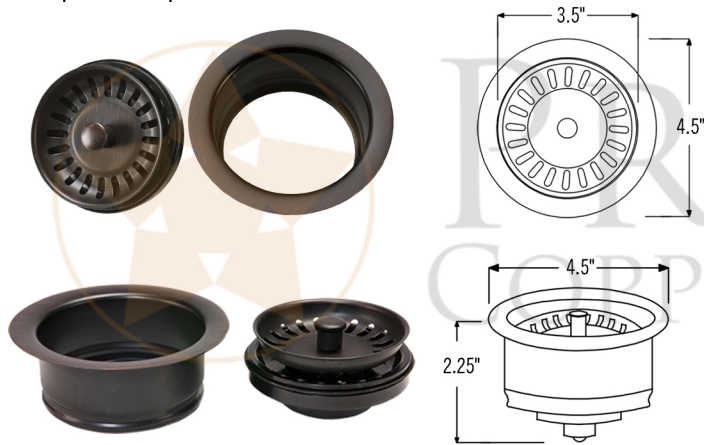

PACKAGE INCLUDES THE FOLLOWING ITEMS:

- * 33" Hammered Copper Kitchen Apron Single Basin Sink w/ Vineyard Design and Apron Front Nickel Background (Model# KASDB33229G-NB)
- * 3.5" Garbage Disposal Drain w/ Basket / ORB Finish (Model# D-130ORB)
- * Oil Rubbed Bronze Installation Silicone (Model# C900-ORB)
- * Copper Sink Wax (Model# W900-WAX)

* ORB: Oil Rubbed Bronze

SINK DETAILS (Model# KASDB33229G-NB)

- * 33" Hammered Copper Kitchen Apron Single Basin Sink w/ Vineyard Design and Apron Front Nickel Background
- * Color: Oil Rubbed Bronze
- * Outer Dimension: 33" x 22" x 9"
- * Inner Dimension: 31" x 19" x 9"
- * Rim: Left, Back, Right - 1" / Front - 2"
- * Drain Opening: 3.5" Standard
- * Material Gauge: 14
- * CODE / STANDARD COMPLIANCE: IAPMO / cUPC LISTED

* ORB: Oil Rubbed Bronze

DRAIN DETAILS (Model# D-130ORB)

- * 3.5" Deluxe Garbage Disposal Drain w/ Basket
- * Color: Oil Rubbed Bronze
- * Outer Dimension: 4.5" x 2.25"
- * Inner Dimension: 3.5"
- * Installation Type: Insinkerator Brand Compatible
- * Material: Brass
- * Prop 65 Compliant