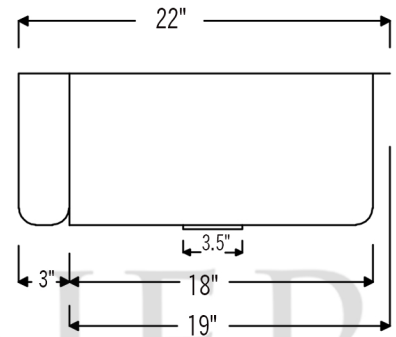

* ORB: Oil Rubbed Bronze

SINK DETAILS (Model# KASDB33229G-NB)

- * 33" Hammered Copper Kitchen Apron Single Basin Sink w/ Vineyard Design and Apron Front Nickel Background
- * Color: Oil Rubbed Bronze
- * Outer Dimension: 33" x 22" x 9"
- * Inner Dimension: 31" x 19" x 9"
- * Rim: Left, Back, Right - 1" / Front - 2"
- * Drain Opening: 3.5" Standard
- * Material Gauge: 14
- * CODE / STANDARD COMPLIANCE: IAPMO / cUPC LISTED

* ORB: Oil Rubbed Bronze

DRAIN DETAILS (Model# D-130ORB)

- * 3.5" Deluxe Garbage Disposal Drain w/ Basket
- * Color: Oil Rubbed Bronze
- * Outer Dimension: 4.5" x 2.25"
- * Inner Dimension: 3.5"
- * Installation Type: Insinkerator Brand Compatible
- * Material: Brass
- * Prop 65 Compliant