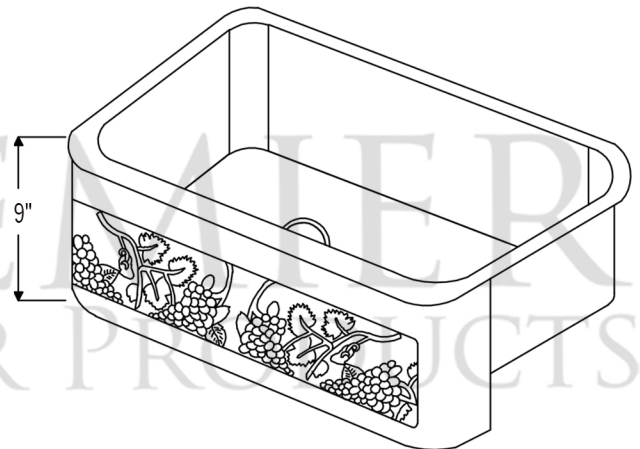

PACKAGE INCLUDES THE FOLLOWING ITEMS:

- * 33" Hammered Copper Kitchen Apron Single Basin Sink w/ Vineyard Design and Apron Front Nickel Background (Model# KASDB33229G-NB)
- * 3.5" Garbage Disposal Drain w/ Basket / ORB Finish (Model# D-130ORB)
- * Oil Rubbed Bronze Installation Silicone (Model# C900-ORB)
- * Copper Sink Wax (Model# W900-WAX)

* ORB: Oil Rubbed Bronze

SINK DETAILS (Model# KASDB33229G-NB)

- * 33" Hammered Copper Kitchen Apron Single Basin Sink w/ Vineyard Design and Apron Front Nickel Background
- * Color: Oil Rubbed Bronze
- * Outer Dimension: 33" x 22" x 9"
- * Inner Dimension: 31" x 19" x 9"
- * Rim: Left, Back, Right - 1" / Front - 2"
- * Drain Opening: 3.5" Standard
- * Material Gauge: 14
- * CODE / STANDARD COMPLIANCE: IAPMO / cUPC LISTED

* ORB: Oil Rubbed Bronze

DRAIN DETAILS (Model# D-130ORB)

- * 3.5" Deluxe Garbage Disposal Drain w/ Basket
- * Color: Oil Rubbed Bronze
- * Outer Dimension: 4.5" x 2.25"
- * Inner Dimension: 3.5"
- * Installation Type: Insinkerator Brand Compatible
- * Material: Brass
- * Prop 65 Compliant