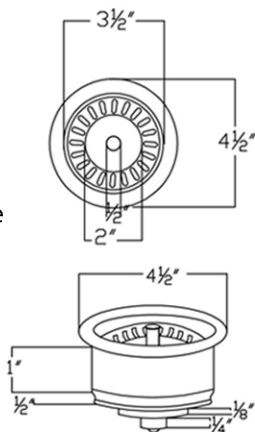

* ORB: Oil Rubbed Bronze

SINK DETAILS (Model# KASDB35229)

- * 35" Hammered Copper Kitchen Apron Single Basin Sink
- * Color: Oil Rubbed Bronze
- * Outer Dimension: 35" x 22" x 9"
- * Inner Dimension: 33" x 19" x 9"
- * Drain Size: 3.5" Standard
- * Material Gauge: 14

* ORB: Oil Rubbed Bronze

DRAIN #1 DETAILS (Model# D-130ORB)

- * 3.5" Deluxe Garbage Disposal Drain w/ Basket
- * Color: Oil Rubbed Bronze
- * Inner Dimension: 3.5"
- * Outer Dimension: 4.5" x 2"
- * Installation Type: Insinkerator Brand Compatible
- * Material: Brass

SILICONE DETAILS (Model# C900-ORB)

- * Neutral Cure Installation Silicone
- * Size: 4.5 OZ
- * Matches a Variety of Different Styled Sinks and Drains

COPPER SINK WAX DETAILS (Model# W900-WAX)

- * Copper Sink Wax & Cleaner
- * Made from Natural Bee's Wax
- * No Wax Build Up Ever!
- * Hard Water Protection
- * Works great on a variety of different surfaces: