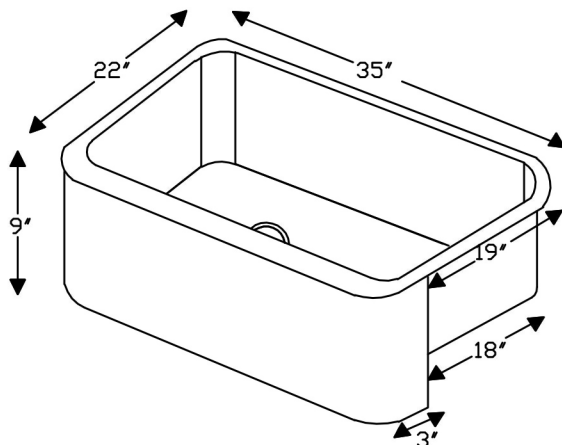

PACKAGE INCLUDES THE FOLLOWING ITEMS:

- * 35" Hammered Copper Kitchen Apron Single Basin Sink / ORB Finish (Model# KASDB35229)
- * 3.5" Garbage Disposal Drain w/ Basket / ORB Finish (Model# D-130ORB)
- * Oil Rubbed Bronze Installation Silicone (Model# C900-ORB)
- * Copper Sink Wax (Model# W900-WAX)

* ORB: Oil Rubbed Bronze

SINK DETAILS (Model# KASDB35229)

- * 35" Hammered Copper Kitchen Apron Single Basin Sink
- * Color: Oil Rubbed Bronze
- * Outer Dimension: 35" x 22" x 9"
- * Inner Dimension: 33" x 19" x 9"
- * Drain Size: 3.5" Standard
- * Material Gauge: 14

* ORB: Oil Rubbed Bronze

DRAIN #1 DETAILS (Model# D-130ORB)

- * 3.5" Deluxe Garbage Disposal Drain w/ Basket
- * Color: Oil Rubbed Bronze
- * Inner Dimension: 3.5"
- * Outer Dimension: 4.5" x 2"
- * Installation Type: Insinkerator Brand Compatible
- * Material: Brass