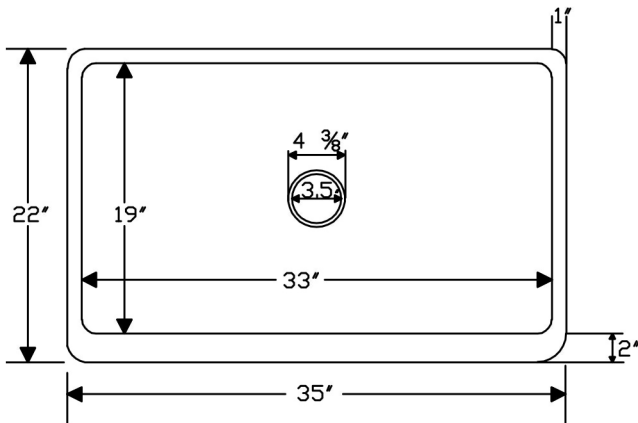

PACKAGE INCLUDES THE FOLLOWING ITEMS:

- * 35" Hammered Copper Kitchen Apron Single Basin Sink / ORB Finish (Model# KASDB35229)
- * 3.5" Garbage Disposal Drain w/ Basket / ORB Finish (Model# D-130ORB)
- * Oil Rubbed Bronze Installation Silicone (Model# C900-ORB)
- * Copper Sink Wax (Model# W900-WAX)

* ORB: Oil Rubbed Bronze

SINK DETAILS (Model# KASDB35229)

- * 35" Hammered Copper Kitchen Apron Single Basin Sink
- * Color: Oil Rubbed Bronze
- * Outer Dimension: 35" x 22" x 9"
- * Inner Dimension: 33" x 19" x 9"
- * Drain Size: 3.5" Standard
- * Material Gauge: 14

* ORB: Oil Rubbed Bronze

DRAIN #1 DETAILS (Model# D-130ORB)

- * 3.5" Deluxe Garbage Disposal Drain w/ Basket
- * Color: Oil Rubbed Bronze
- * Inner Dimension: 3.5"
- * Outer Dimension: 4.5" x 2"
- * Installation Type: Insinkerator Brand Compatible
- * Material: Brass

SILICONE DETAILS (Model# C900-ORB)

- * Neutral Cure Installation Silicone
- * Size: 4.5 OZ
- * Matches a Variety of Different Styled Sinks and Drains

COPPER SINK WAX DETAILS (Model# W900-WAX)

- * Copper Sink Wax & Cleaner
- * Made from Natural Bee's Wax
- * No Wax Build Up Ever!
- * Hard Water Protection
- * Works great on a variety of different surfaces: