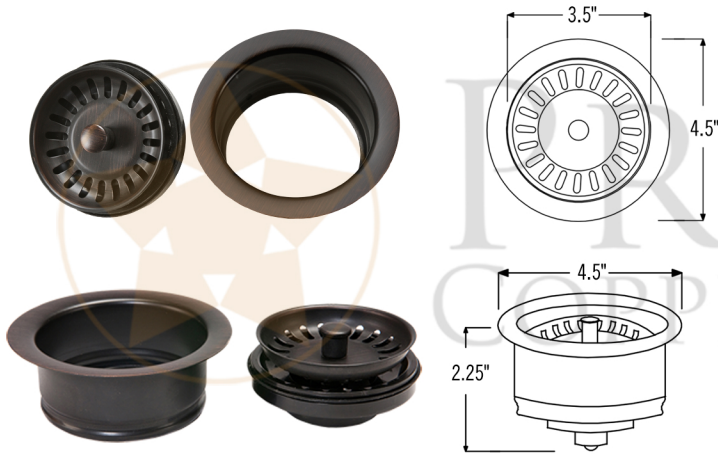

**PACKAGE INCLUDES THE FOLLOWING ITEMS:**

- \* 30" Hammered Copper Kitchen Rounded Apron Single Basin Sink with Barrel Strap Design (Model# KASRDB30249BS)
- \* 3.5" Garbage Disposal Drain w/ Basket / ORB Finish (Model# D-130ORB)
- \* Oil Rubbed Bronze Installation Silicone (Model# C900-ORB)
- \* Copper Sink Wax (Model# W900-WAX)

\* ORB: Oil Rubbed Bronze

**SINK DETAILS (Model# KASRDB30249BS)**

- \* 30" Hammered Copper Kitchen Rounded Apron Single Basin Sink with Barrel Strap Design
- \* Color: Oil Rubbed Bronze
- \* Outer Dimension: 30" x 24" x 9"
- \* Inner Dimension: 28" x 21" x 9"
- \* Rim: Left, Back, Right - 1" / Front - 2"
- \* Drain Opening: 3.5" Standard
- \* Material Gauge: 14

\* ORB: Oil Rubbed Bronze

**DRAIN DETAILS (Model# D-130ORB)**

- \* 3.5" Deluxe Garbage Disposal Drain w/ Basket
- \* Color: Oil Rubbed Bronze
- \* Outer Dimension: 4.5" x 2.25"
- \* Inner Dimension: 3.5"
- \* Installation Type: Insinkerator Brand Compatible
- \* Material: Brass