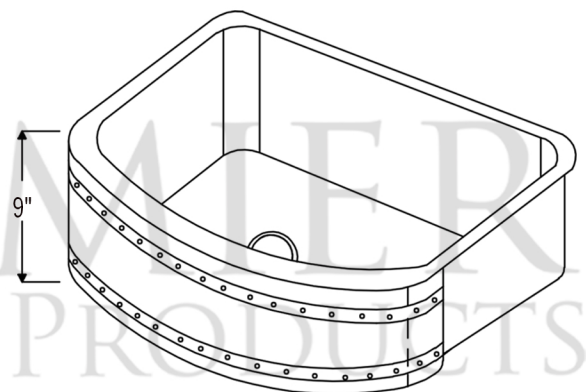

**PACKAGE INCLUDES THE FOLLOWING ITEMS:**

- \* 30" Hammered Copper Kitchen Rounded Apron Single Basin Sink with Barrel Strap Design (Model# KASRDB30249BS)
- \* 3.5" Garbage Disposal Drain w/ Basket / ORB Finish (Model# D-130ORB)
- \* Oil Rubbed Bronze Installation Silicone (Model# C900-ORB)
- \* Copper Sink Wax (Model# W900-WAX)

\* ORB: Oil Rubbed Bronze

**SINK DETAILS (Model# KASRDB30249BS)**

- \* 30" Hammered Copper Kitchen Rounded Apron Single Basin Sink with Barrel Strap Design
- \* Color: Oil Rubbed Bronze
- \* Outer Dimension: 30" x 24" x 9"
- \* Inner Dimension: 28" x 21" x 9"
- \* Rim: Left, Back, Right - 1" / Front - 2"
- \* Drain Opening: 3.5" Standard
- \* Material Gauge: 14

\* ORB: Oil Rubbed Bronze

**DRAIN DETAILS (Model# D-130ORB)**

- \* 3.5" Deluxe Garbage Disposal Drain w/ Basket
- \* Color: Oil Rubbed Bronze
- \* Outer Dimension: 4.5" x 2.25"
- \* Inner Dimension: 3.5"
- \* Installation Type: Insinkerator Brand Compatible
- \* Material: Brass