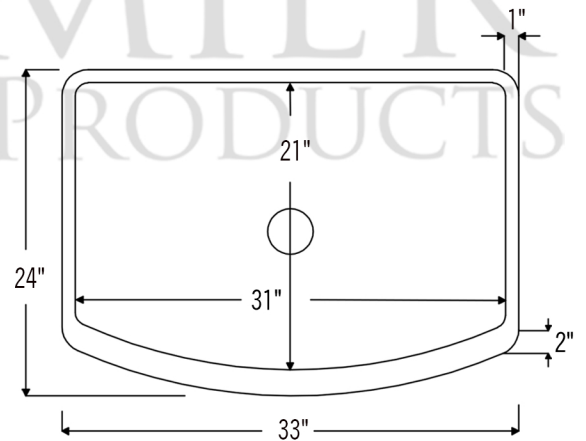

**PACKAGE INCLUDES THE FOLLOWING ITEMS:**

- \* 30" Hammered Copper Kitchen Rounded Apron Single Basin Sink with Barrel Strap Design (Model# KASRDB30249BS)
- \* 3.5" Garbage Disposal Drain w/ Basket / ORB Finish (Model# D-130ORB)
- \* Oil Rubbed Bronze Installation Silicone (Model# C900-ORB)
- \* Copper Sink Wax (Model# W900-WAX)

\* ORB: Oil Rubbed Bronze

**SINK DETAILS (Model# KASRDB30249BS)**

- \* 30" Hammered Copper Kitchen Rounded Apron Single Basin Sink with Barrel Strap Design
- \* Color: Oil Rubbed Bronze
- \* Outer Dimension: 30" x 24" x 9"
- \* Inner Dimension: 28" x 21" x 9"
- \* Rim: Left, Back, Right - 1" / Front - 2"
- \* Drain Opening: 3.5" Standard
- \* Material Gauge: 14

\* ORB: Oil Rubbed Bronze

**DRAIN DETAILS (Model# D-130ORB)**

- \* 3.5" Deluxe Garbage Disposal Drain w/ Basket
- \* Color: Oil Rubbed Bronze
- \* Outer Dimension: 4.5" x 2.25"
- \* Inner Dimension: 3.5"
- \* Installation Type: Insinkerator Brand Compatible
- \* Material: Brass

**SILICONE DETAILS (Model# C900-ORB)**

- \* Neutral Cure Installation Silicone
- \* Size: 4.7 OZ
- \* Matches a Variety of Different Styled Sinks and Drains

**COPPER SINK WAX DETAILS (Model# W900-WAX)**