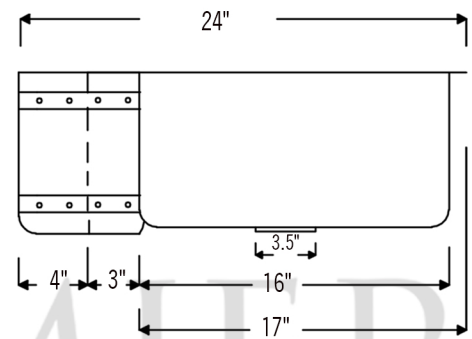

**PACKAGE INCLUDES THE FOLLOWING ITEMS:**

- \* 30" Hammered Copper Kitchen Rounded Apron Single Basin Sink with Barrel Strap Design (Model# KASRDB30249BS)
- \* 3.5" Garbage Disposal Drain w/ Basket / ORB Finish (Model# D-130ORB)
- \* Oil Rubbed Bronze Installation Silicone (Model# C900-ORB)
- \* Copper Sink Wax (Model# W900-WAX)

\* ORB: Oil Rubbed Bronze

**SINK DETAILS (Model# KASRDB30249BS)**

- \* 30" Hammered Copper Kitchen Rounded Apron Single Basin Sink with Barrel Strap Design
- \* Color: Oil Rubbed Bronze
- \* Outer Dimension: 30" x 24" x 9"
- \* Inner Dimension: 28" x 21" x 9"
- \* Rim: Left, Back, Right - 1" / Front - 2"
- \* Drain Opening: 3.5" Standard
- \* Material Gauge: 14

\* ORB: Oil Rubbed Bronze

**DRAIN DETAILS (Model# D-130ORB)**

- \* 3.5" Deluxe Garbage Disposal Drain w/ Basket
- \* Color: Oil Rubbed Bronze
- \* Outer Dimension: 4.5" x 2.25"
- \* Inner Dimension: 3.5"
- \* Installation Type: Insinkerator Brand Compatible
- \* Material: Brass

**SILICONE DETAILS (Model# C900-ORB)**

- \* Neutral Cure Installation Silicone
- \* Size: 4.7 OZ
- \* Matches a Variety of Different Styled Sinks and Drains

**COPPER SINK WAX DETAILS (Model# W900-WAX)**