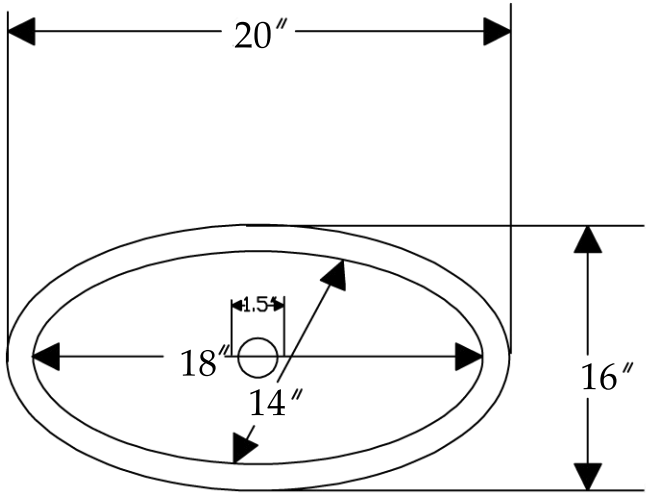

ITEM # LO20RDB OVAL ROLLED RIM

OUTER DIMENSIONS: 20" x 16" x 7"

INNER DIMENSIONS: 18" x 14" x 7"

DRAIN SIZE: 1.5" W/O OVERFLOW

MATERIAL GAUGE: 17

CODE/STANDARD COMPLIANCE

* IAPMO/cUPC LISTED

IMPORTANT: THIS PRODUCT IS HAND CRAFTED AND SMALL VARIANCES MAY OCCUR. DIMENSIONS MAY VARY UP TO 1/4". DO NOT MAKE ANY INSTALLATION CUTS UNTIL YOU RECEIVE YOUR SINK.