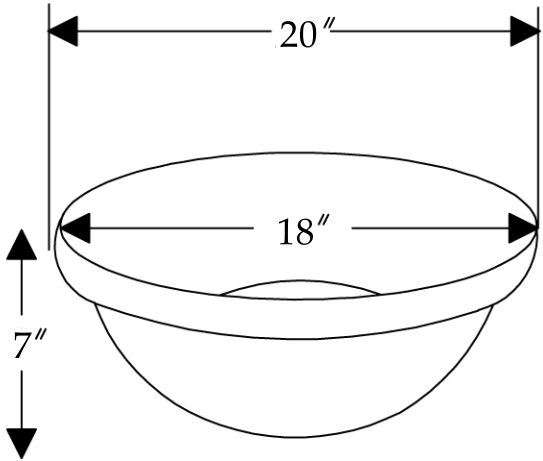

ITEM # LO20RDB OVAL ROLLED RIM

OUTER DIMENSIONS: 20" x 16" x 7"

INNER DIMENSIONS: 18" x 14" x 7"

DRAIN SIZE: 1.5" W/O OVERFLOW

MATERIAL GAUGE: 17

CODE/STANDARD COMPLIANCE

* IAPMO/cUPC LISTED

IMPORTANT: THIS PRODUCT IS HAND CRAFTED AND SMALL VARIANCES MAY OCCUR. DIMENSIONS MAY VARY UP TO 1/4". DO NOT MAKE ANY INSTALLATION CUTS UNTIL YOU RECEIVE YOUR SINK.