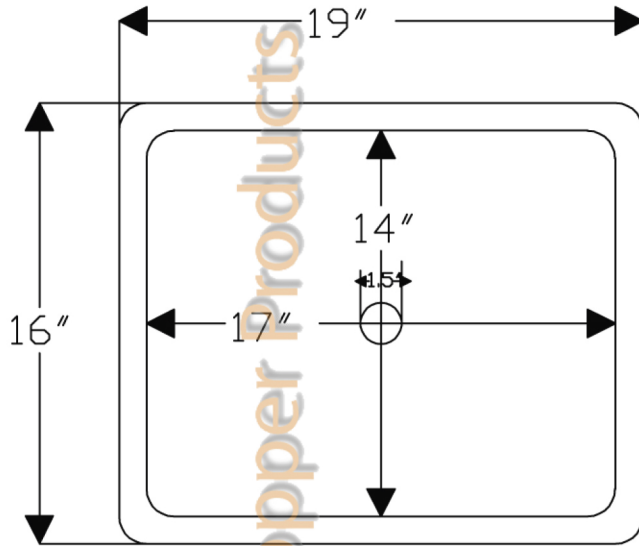

PREMIER
COPPER PRODUCTS

MODEL NUMBER: LREC19EN

- * Description: Rectangle Hammered Copper Bathroom Sink in Electroless Nickel
- * Outer Dimensions: 19" x 16" x 5"
- * Inner Dimensions: 17" x 14" x 5"
- * Rim: 1"
- * Drain Opening: 1.5" w/o Overflow
- * Finish: Electroless Nickel

This product is hand crafted, small variances in color and size may occur. Dimensions may vary up to 1/4". Do not make any installation cuts until you receive your item(s).