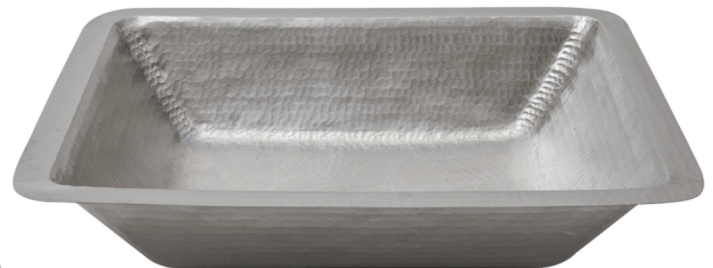

PREMIER
COPPER PRODUCTS

MODEL NUMBER: LREC19EN

- * Description: Rectangle Hammered Copper Bathroom Sink in Electroless Nickel
- * Outer Dimensions: 19" x 16" x 5"
- * Inner Dimensions: 17" x 14" x 5"
- * Rim: 1"
- * Drain Opening: 1.5" w/o Overflow
- * Finish: Electroless Nickel

This product is hand crafted, small variances in color and size may occur. Dimensions may vary up to 1/4". Do not make any installation cuts until you receive your item(s).