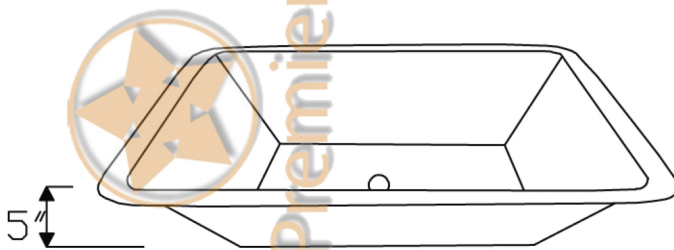

PREMIER
COPPER PRODUCTS

MODEL NUMBER: LREC19EN

- * Description: Rectangle Hammered Copper Bathroom Sink in Electroless Nickel
- * Outer Dimensions: 19" x 16" x 5"
- * Inner Dimensions: 17" x 14" x 5"
- * Rim: 1"
- * Drain Opening: 1.5" w/o Overflow
- * Finish: Electroless Nickel

This product is hand crafted, small variances in color and size may occur. Dimensions may vary up to 1/4". Do not make any installation cuts until you receive your item(s).