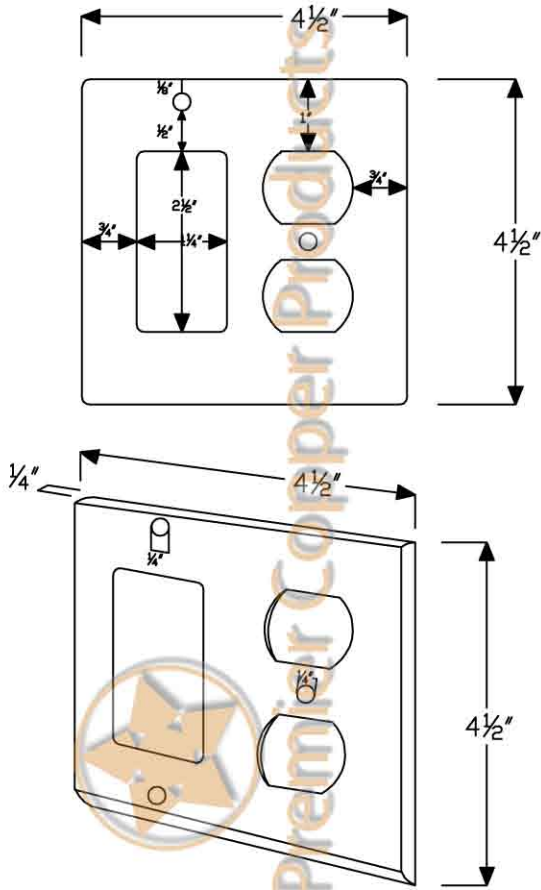

ITEM#SCOR COMBO SWITCH PLATE

DIMENSIONS: 4½" X 4½"
MATERIAL GAUGE: 18

IMPORTANT: THIS PRODUCT IS HAND CRAFTED AND SMALL VARIANCES MAY OCCUR. DIMENSIONS MAY VARY UP TO 1/4". DO NOT MAKE ANY INSTALLATION CUTS UNTIL YOU RECEIVE YOUR SINK.