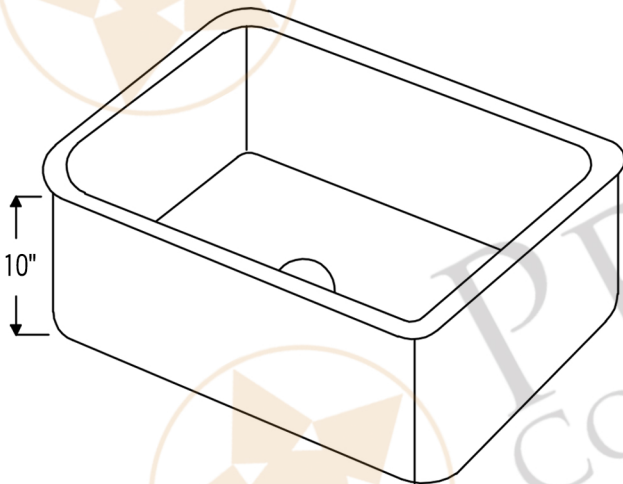

PREMIER
COPPER PRODUCTS

MODEL NUMBER: TFKSEN331910

DESCRIPTION: Terra Firma 33" Traditional Kitchen Sink

OUTER DIMENSION: 33" x 19" x 10"

INNER DIMENSION: 31" x 17" x 10"

RIM: 1"

TEXTURE: Terra Firma

FINISH: Nickel

DRAIN OPENING: 3.5"

THIS PRODUCT IS HAND CRAFTED, SMALL VARIANCES IN COLOR AND SIZE MAY OCCUR.
DO NOT MAKE ANY INSTALLATION CUTS UNTIL YOU RECEIVE YOUR ITEM(S).