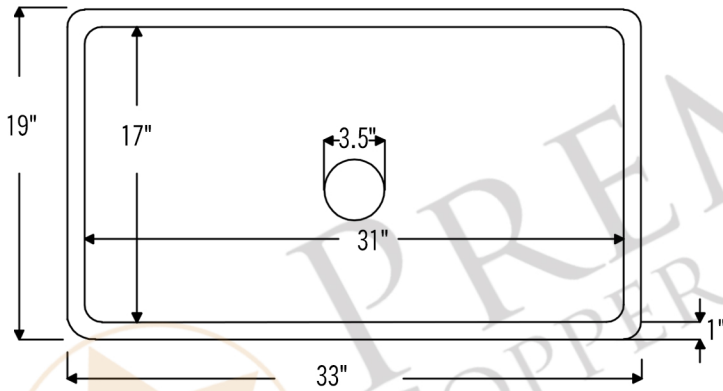

PREMIER
COPPER PRODUCTS

MODEL NUMBER: TFKSEN331910

DESCRIPTION: Terra Firma 33" Traditional Kitchen Sink

OUTER DIMENSION: 33" x 19" x 10"

INNER DIMENSION: 31" x 17" x 10"

RIM: 1"

TEXTURE: Terra Firma

FINISH: Nickel

DRAIN OPENING: 3.5"

THIS PRODUCT IS HAND CRAFTED, SMALL VARIANCES IN COLOR AND SIZE MAY OCCUR.
DO NOT MAKE ANY INSTALLATION CUTS UNTIL YOU RECEIVE YOUR ITEM(S).