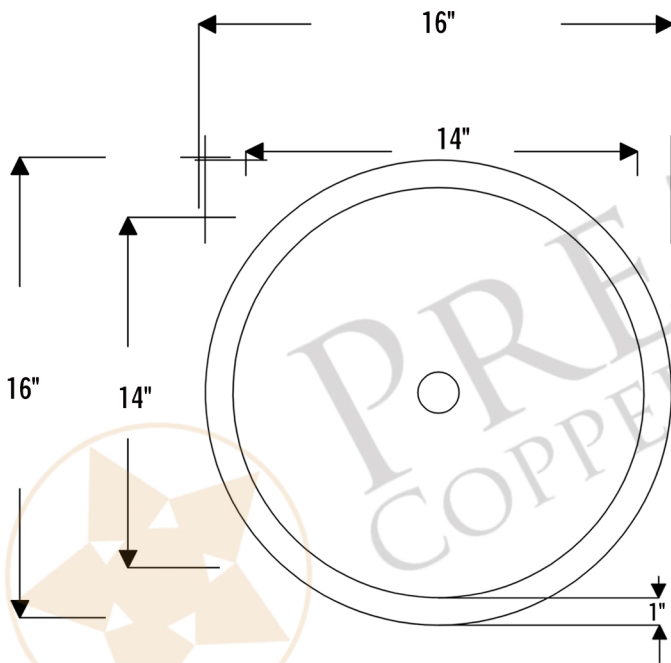

PREMIER
COPPER PRODUCTS

MODEL NUMBER: TFLR16DB

**DESCRIPTION: Terra Firma 16" Round Under Counter
Bathroom Sink**

OUTER DIMENSION: 16" x 4"

INNER DIMENSION: 14" x 4"

BOTTOM SINK FLOOR DIMENSION: 9" Rounded

SINK HEIGHT: 4"

TEXTURE: Terra Firma

FINISH: Living Copper / Oil Rubbed Bronze

RIM: 1"

DRAIN OPENING: 1.5"

INSTALLATION TYPE: Undermount

THIS PRODUCT IS HAND CRAFTED, SMALL VARIANCES IN COLOR AND SIZE MAY OCCUR.
DO NOT MAKE ANY INSTALLATION CUTS UNTIL YOU RECEIVE YOUR ITEM(S).