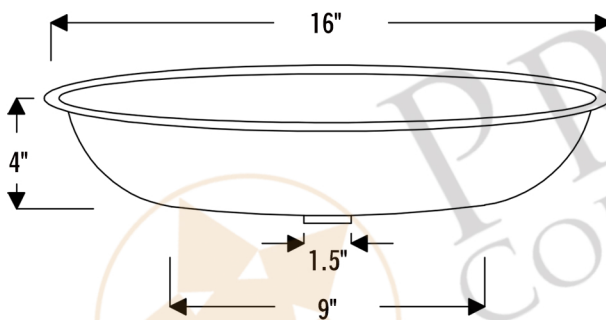

PREMIER
COPPER PRODUCTS

MODEL NUMBER: TFLR16DB

**DESCRIPTION: Terra Firma 16" Round Under Counter
Bathroom Sink**

OUTER DIMENSION: 16" x 4"

INNER DIMENSION: 14" x 4"

BOTTOM SINK FLOOR DIMENSION: 9" Rounded

SINK HEIGHT: 4"

TEXTURE: Terra Firma

FINISH: Living Copper / Oil Rubbed Bronze

RIM: 1"

DRAIN OPENING: 1.5"

INSTALLATION TYPE: Undermount

THIS PRODUCT IS HAND CRAFTED, SMALL VARIANCES IN COLOR AND SIZE MAY OCCUR.
DO NOT MAKE ANY INSTALLATION CUTS UNTIL YOU RECEIVE YOUR ITEM(S).