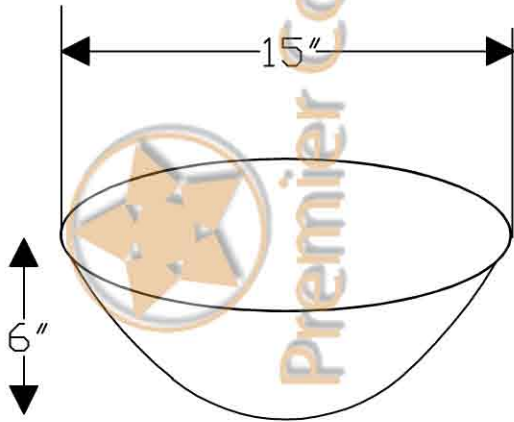

ITEM # VR15BDB MEDIUM ROUND VESSEL

OUTER DIMENSIONS: 15"X6"

INNER DIMENSION: 15"X6"

DRAIN SIZE: 1.5" W/O OVERFLOW

MATERIAL GAUGE: 13

CODE/STANDARD COMPLIANCE

* IAPMO/cUPC LISTED

IMPORTANT: THIS PRODUCT IS HAND CRAFTED AND SMALL VARIANCES MAY OCCUR. DIMENSIONS MAY VARY UP TO 1/4". DO NOT MAKE ANY INSTALLATION CUTS UNTIL YOU RECEIVE YOUR SINK.