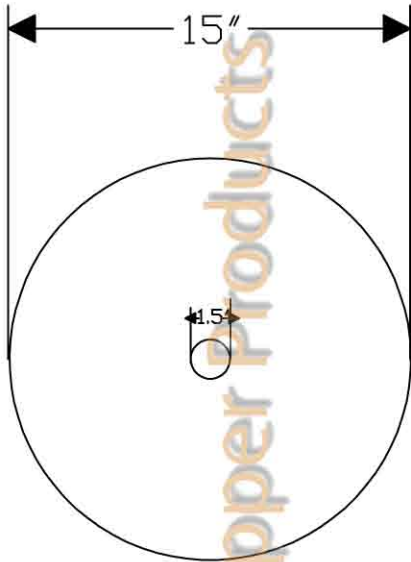

ITEM # VR15BDB MEDIUM ROUND VESSEL

OUTER DIMENSIONS: 15"X6"

INNER DIMENSION: 15"X6"

DRAIN SIZE: 1.5" W/O OVERFLOW

MATERIAL GAUGE: 13

CODE/STANDARD COMPLIANCE

* IAPMO/cUPC LISTED

IMPORTANT: THIS PRODUCT IS HAND CRAFTED AND SMALL VARIANCES MAY OCCUR. DIMENSIONS MAY VARY UP TO 1/4". DO NOT MAKE ANY INSTALLATION CUTS UNTIL YOU RECEIVE YOUR SINK.