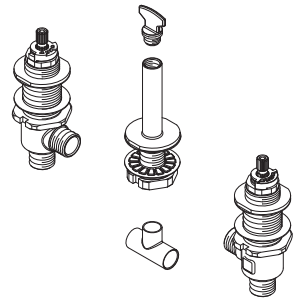

Pfirst Series™ Roman Tub Valve

- OX6-15OR Finish(XX)
- JX6-15OR Finish(XX)

- Two-Handle
- 3-Hole Installation
- Valve Only
- Flexible Installation Options
- Pforever Seal

Specifications

Features

- Dual 1/2" I.P. or 1/2" Copper Sweat Connections
- Flexible Installation Options
- Job Pack Quantities (JX6 Only)
- Pforever Seal Ceramic Disc Valves
- Includes Inlet Line Test Plug
- Loose Body
- Reversible Hot or Cold Valves
- Valve Only
- Pforever Warranty®