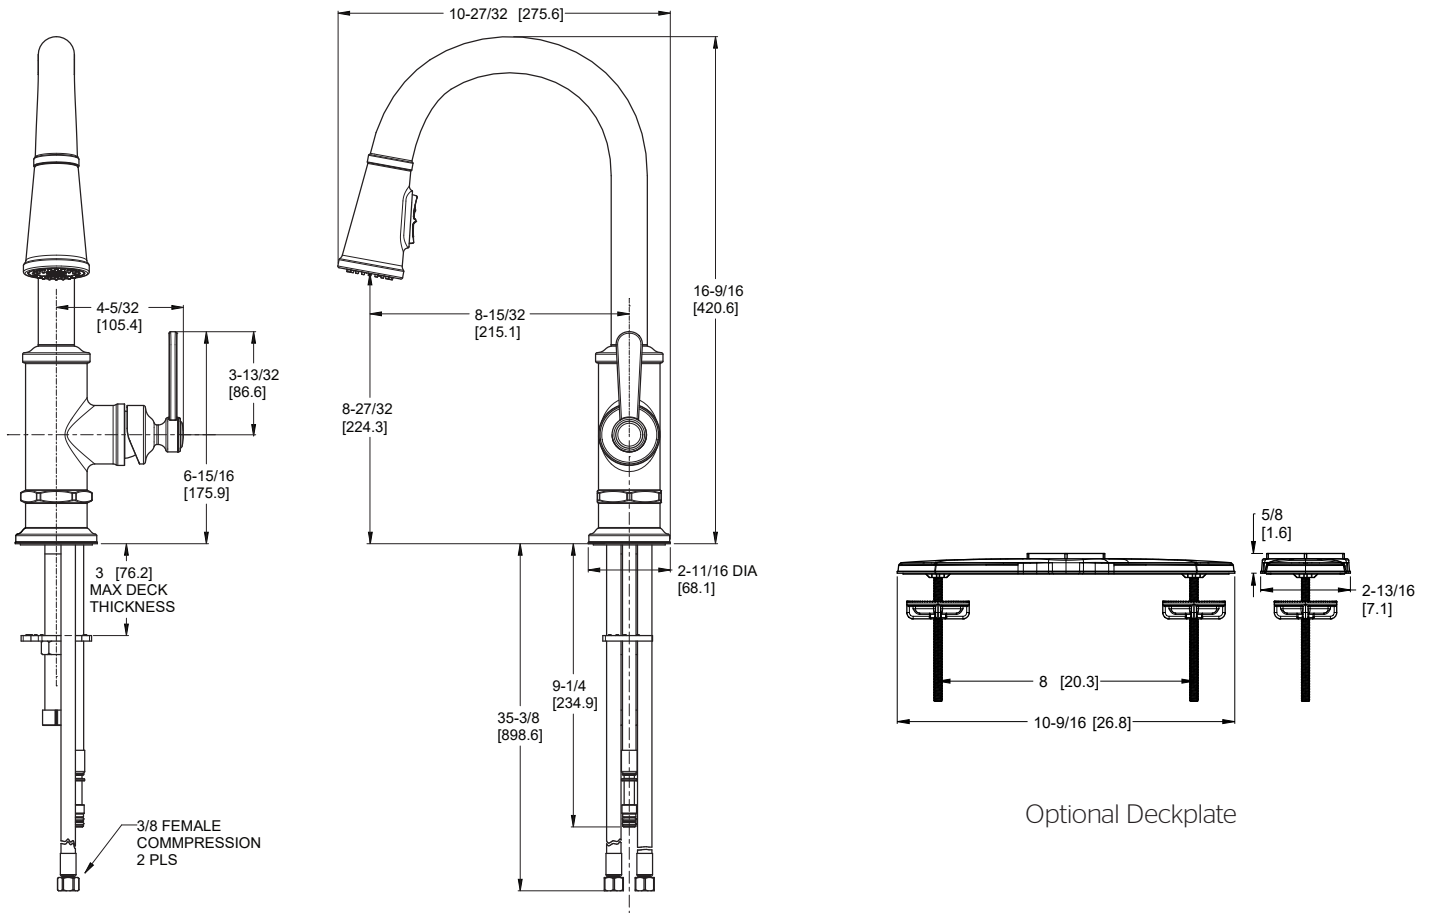

#### Features

- 1.8 GPM Flow Rate
- 13.5" Pull-Down Hose Length
- Nylon Braided Hose
- 3 Function Pull-Down Sprayer (Spray, Stream, and Hydroblade™)
- Auto-Align™ Sprayhead Docking
- MagnePfit™ Sprayhead Docking
- 36 in Nylon Flex-Line Supply Lines
- Forward Handle Operation
- 360° Rotating Spout
- High Arc Spout
- Optional Soap Dispenser Available, Order KSD-SRD\* Separately
- Optional Deckplate Available, Order 961-254\* Separately
- Convert to LEED Requirements with Separate Insert: Low Flow Regulator 1.5 GPM (941-683) and 1.0 GPM (941-444)
- Pforever Seal Ceramic Disc Valve
- Pforever Warranty®

### Dimensions

Ø1-3/8 Min to Ø1-1/2 Max. Deck Hole Openings