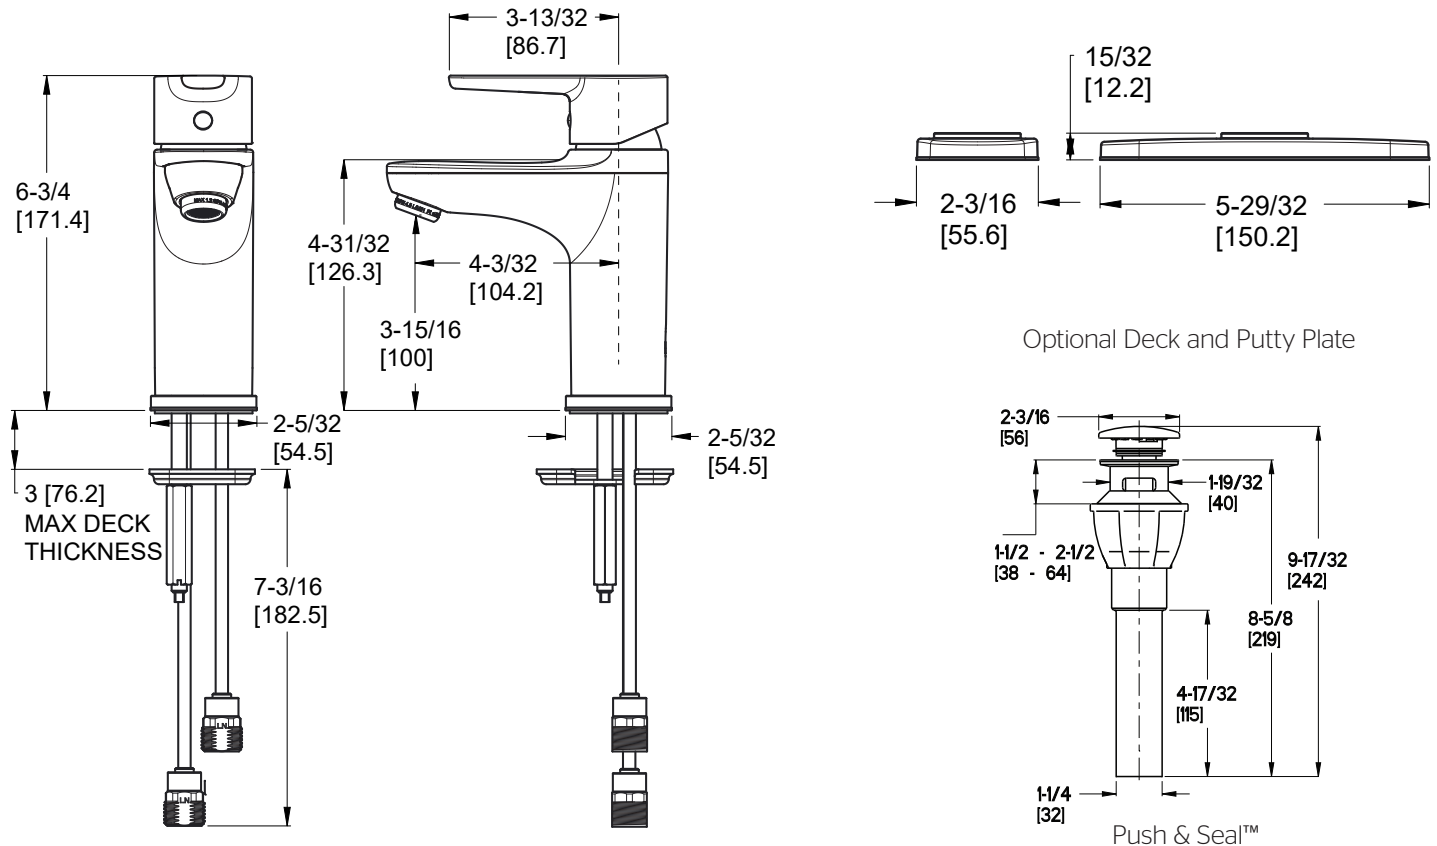

Pfirst Modern™ Single Control Lavatory Faucet

- LG142-060B Finish(B)
- LG142-0600 Finish(C)
- LG142-060K Finish(K)

Specifications

- Pforever Seal
- Push & Seal™ Pop-Up

Features

- 1.2 GPM Flow Rate
- Optional 3-Hole Deckplate 961-217* (Order Separately)
- Push & Seal™ Drain Included
- Pre-Drilled and Plugged for Standard Pop-up (Order Pop-Up Separately)
- Pforever Seal Ceramic Disc Valve
- Temperature Limit Stop
- Pforever Warranty®

Dimensions

Ø1 Min to Ø1-1/2 Max. Deck Hole Openings