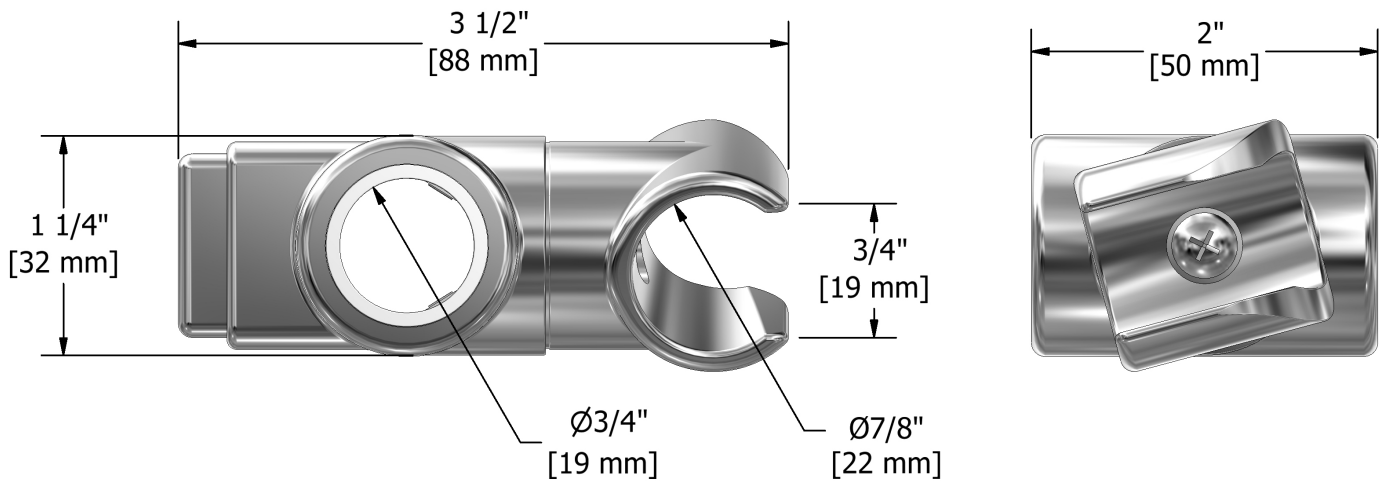

Sizes, models and finishes may differ from thoses presented.

Warranty

This **Riobel Inc.** product you have purchased carries a Limited Lifetime Warranty on the chrome, PVD finish, blacks and all working parts and is guaranteed from the initial purchase date against all manufacturing defects. All other finishes, including plastic components, are guaranteed for one year. All electric and/or electronic parts are covered by a 5-year limited warranty.

Customer Service

Ontario, West Canada : 888-287-5354 Quebec, Maritimes, United States : 866-473-8442

2020.06.11