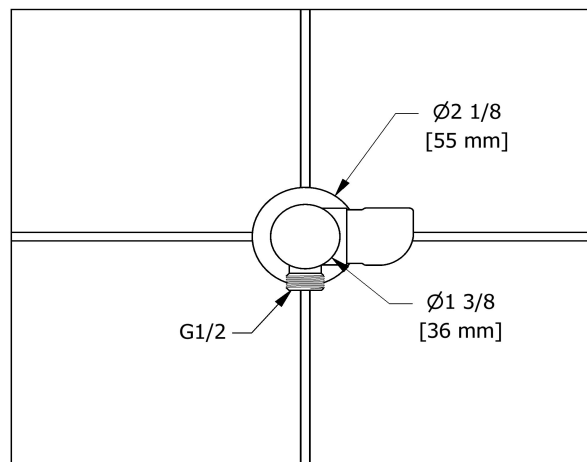

Sizes, models and finishes may differ from thoses presented.

Warranty

This **Riobel Inc.** product you have purchased carries a Limited Lifetime Warranty on the chrome, PVD finish, blacks and all working parts and is guaranteed from the initial purchase date against all manufacturing defects. All other finishes, including plastic components, are guaranteed for one year. All electric and/or electronic parts are covered by a 5-year limited warranty.

Customer Service

Ontario, West Canada : 888-287-5354 Quebec, Maritimes, United States : 866-473-8442