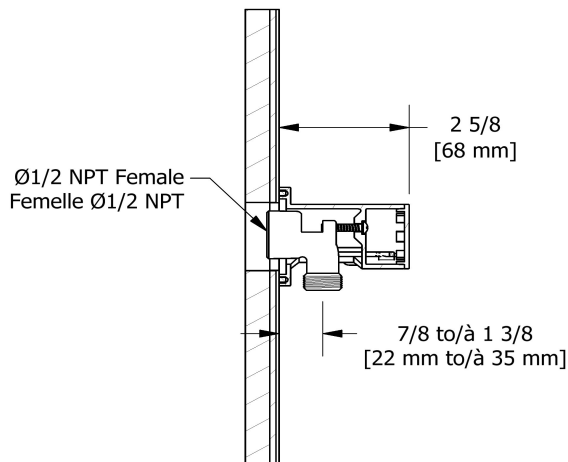

Sizes, models and finishes may differ from thoses presented.

Warranty

This **Riobel Inc.** product you have purchased carries a Limited Lifetime Warranty on the chrome, PVD finish, blacks and all working parts and is guaranteed from the initial purchase date against all manufacturing defects. All other finishes, including plastic components, are guaranteed for one year. All electric and/or electronic parts are covered by a 5-year limited warranty.

Customer Service

Ontario, West Canada : 888-287-5354 Quebec, Maritimes, United States : 866-473-8442